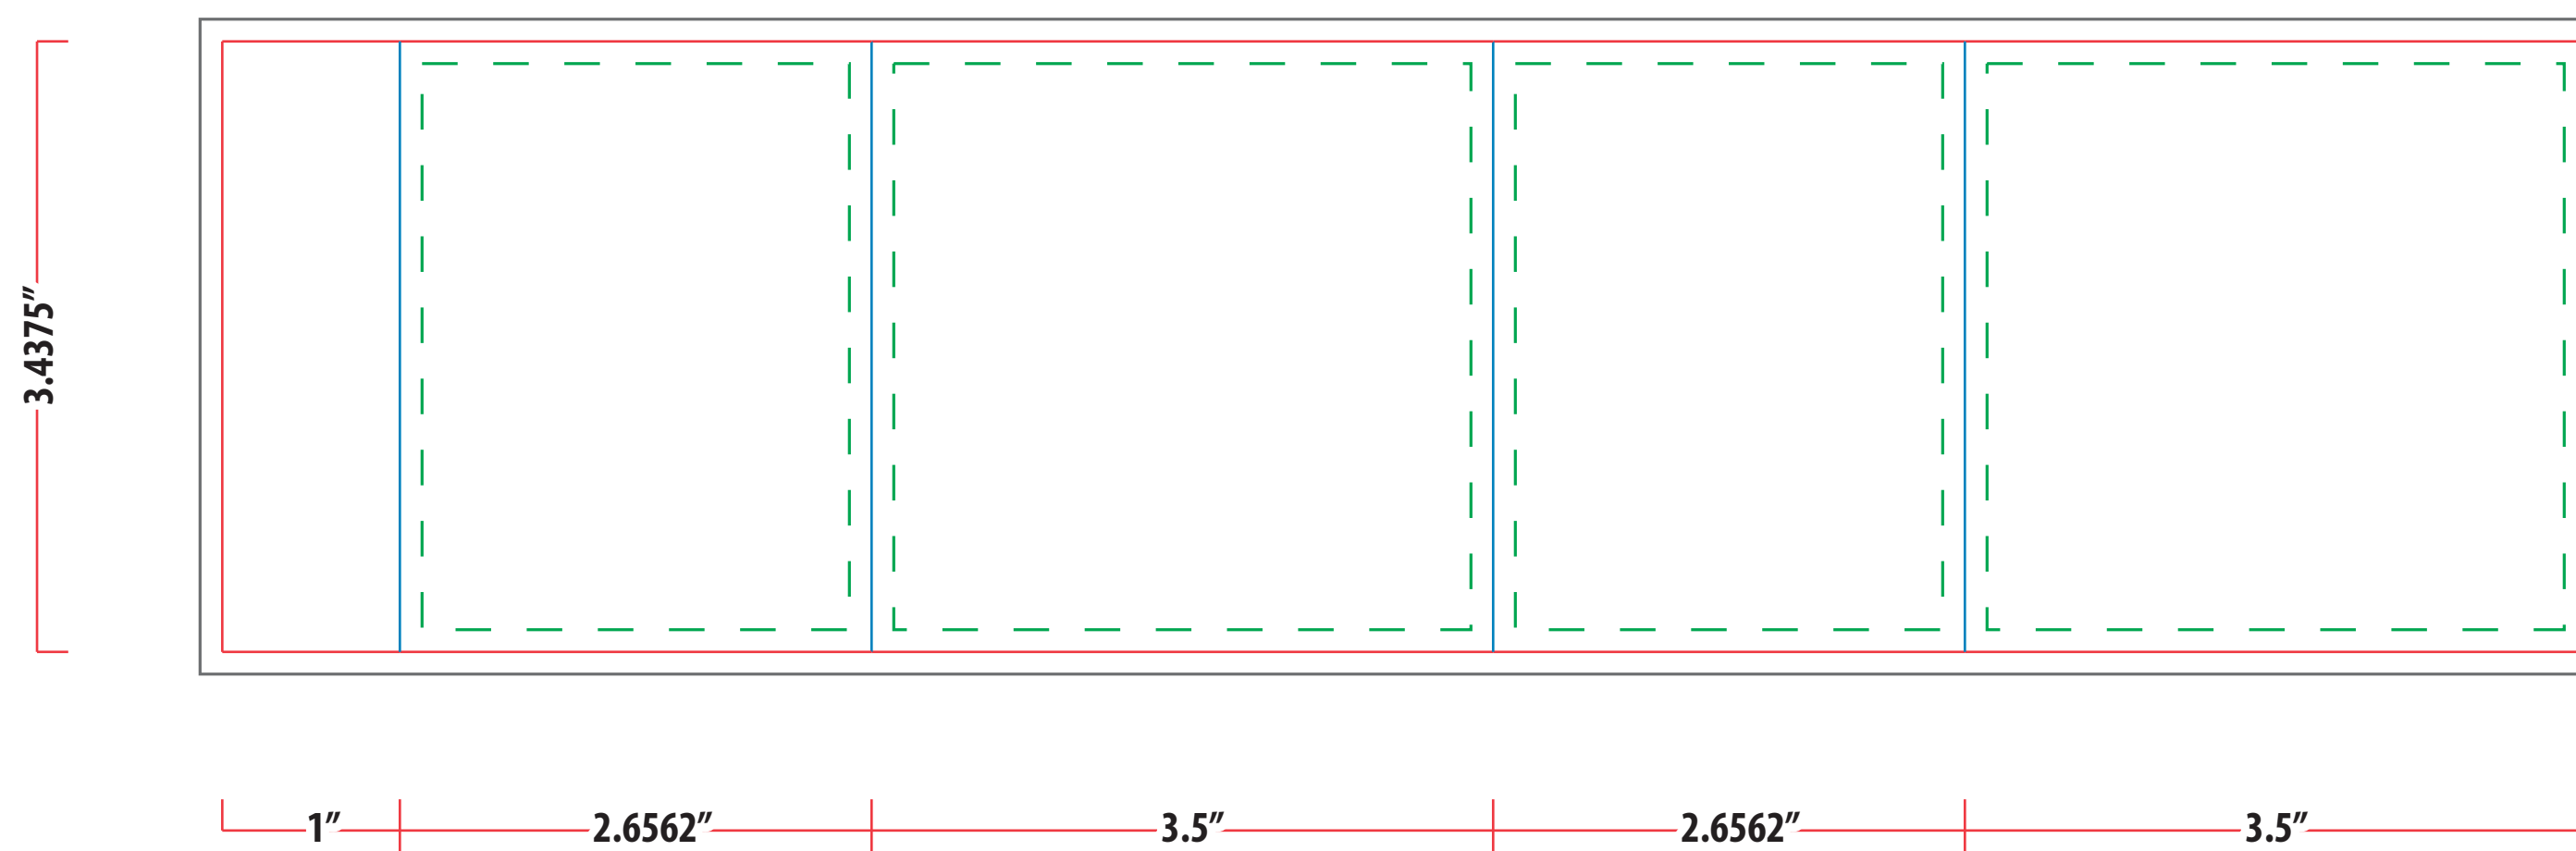

PMS COLORS: We print all artwork in process color (CMYK). All PMS colors will be converted and matched to their process color equivalents. To ensure your artwork prints as you expect, we request PMS values for all colors. If PMS values are not supplied we will print the artwork as it was sent in. We are not able to match PMS colors that are in gradients.

BOX LAYOUT POSITIONS - For Visual Reference Only

Design artwork on template below

Dashed Line For Imprint Area Only, Will Not Print.

Order #	Item #	Imprint Colors:
XXXXXXXX	#CHOCBOMB	XXX