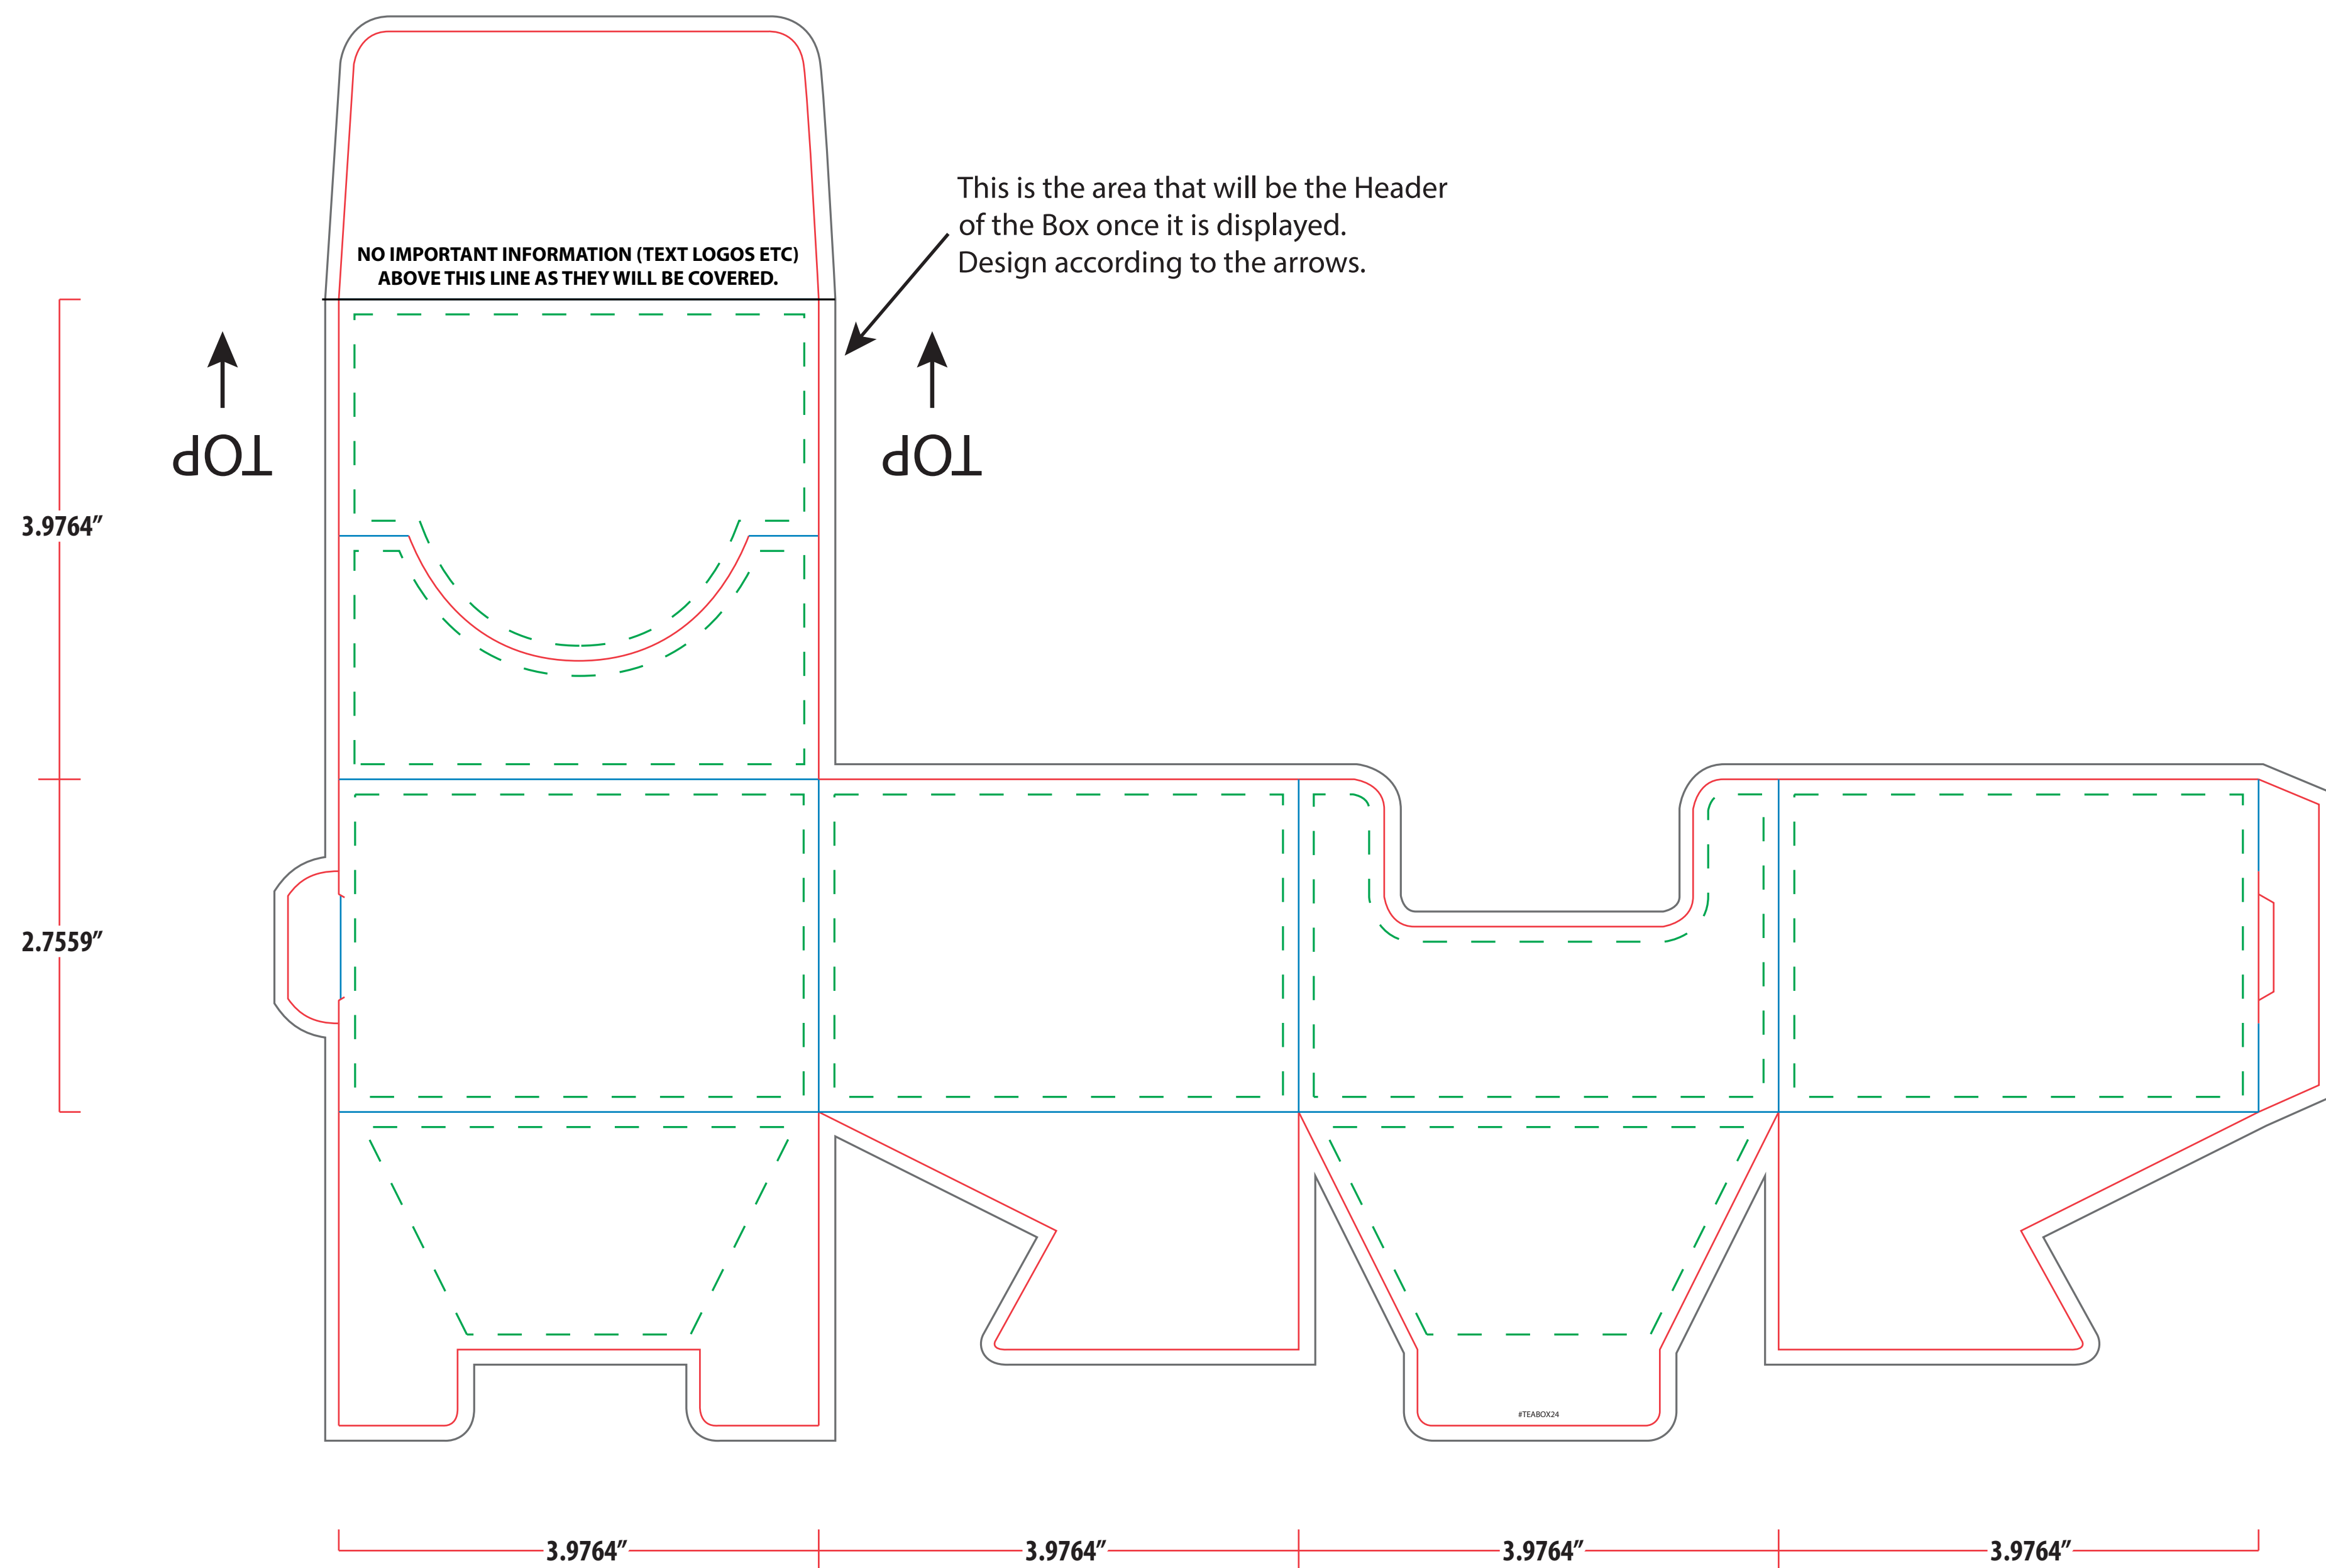

PMS COLORS: We print all artwork in process color (CMYK). All PMS colors will be converted and matched to their process color equivalents. To ensure your artwork prints as you expect, we request PMS values for all colors. If PMS values are not supplied we will print the artwork as it was sent in. We are not able to match PMS colors that are in gradients.

BOX LAYOUT POSITIONS - For Visual Reference Only

Design artwork on template below

Dashed Line For Imprint Area Only, Will Not Print.

Order #	Item #	Imprint Colors:
XXXXXXXX	TEABOX24	XXX