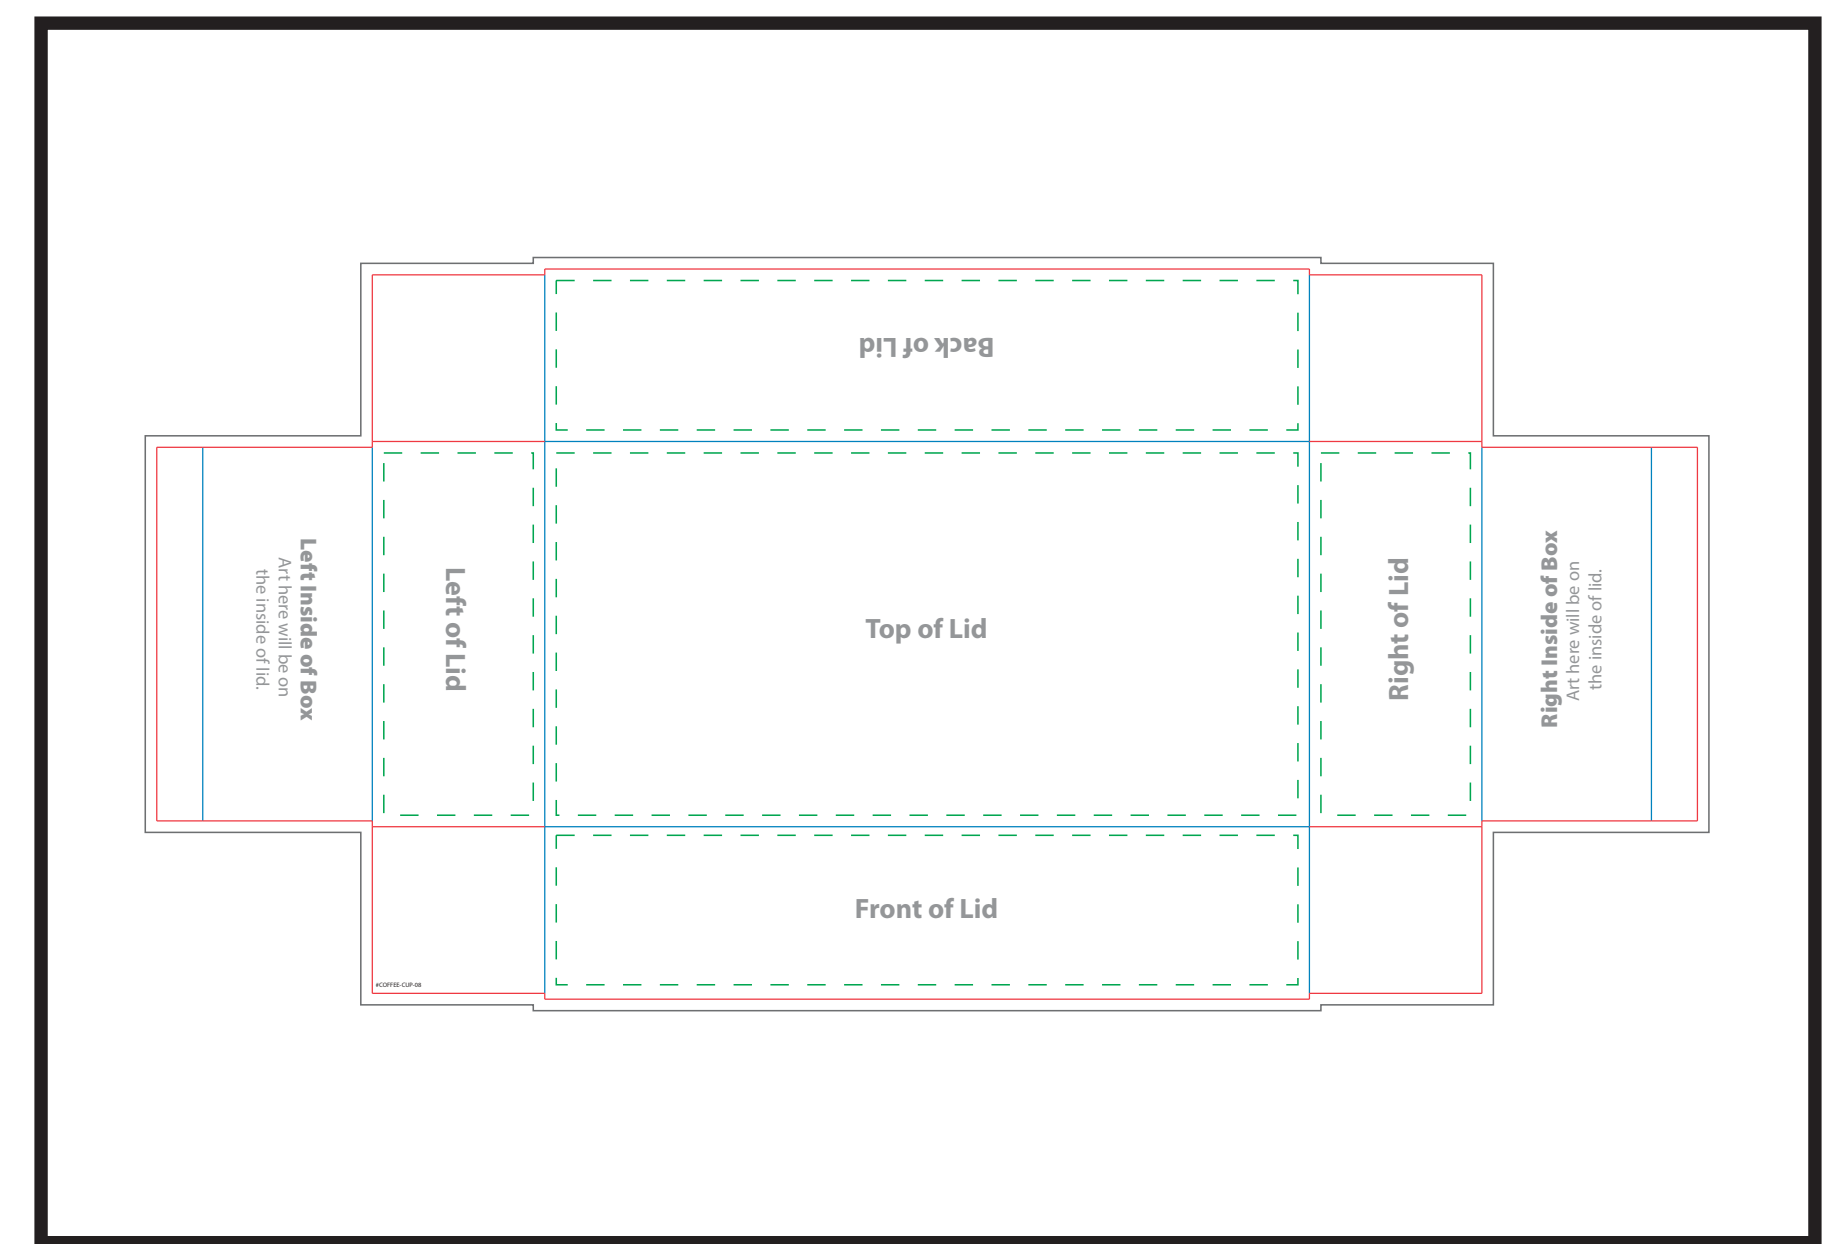

PMS COLORS: We print all artwork in process color (CMYK). All PMS colors will be converted and matched to their process color equivalents. To ensure your artwork prints as you expect, we request PMS values for all colors. If PMS values are not supplied we will print the artwork as it was sent in. We are not able to match PMS colors that are in gradients.

BOX LAYOUT POSITIONS - For Visual Reference Only

Design artwork on template below

Dashed Line For Imprint Area Only, Will Not Print.

Order #	Item #	Imprint Colors:
XXXXXXX	COFFEE-CUP-08	XXX