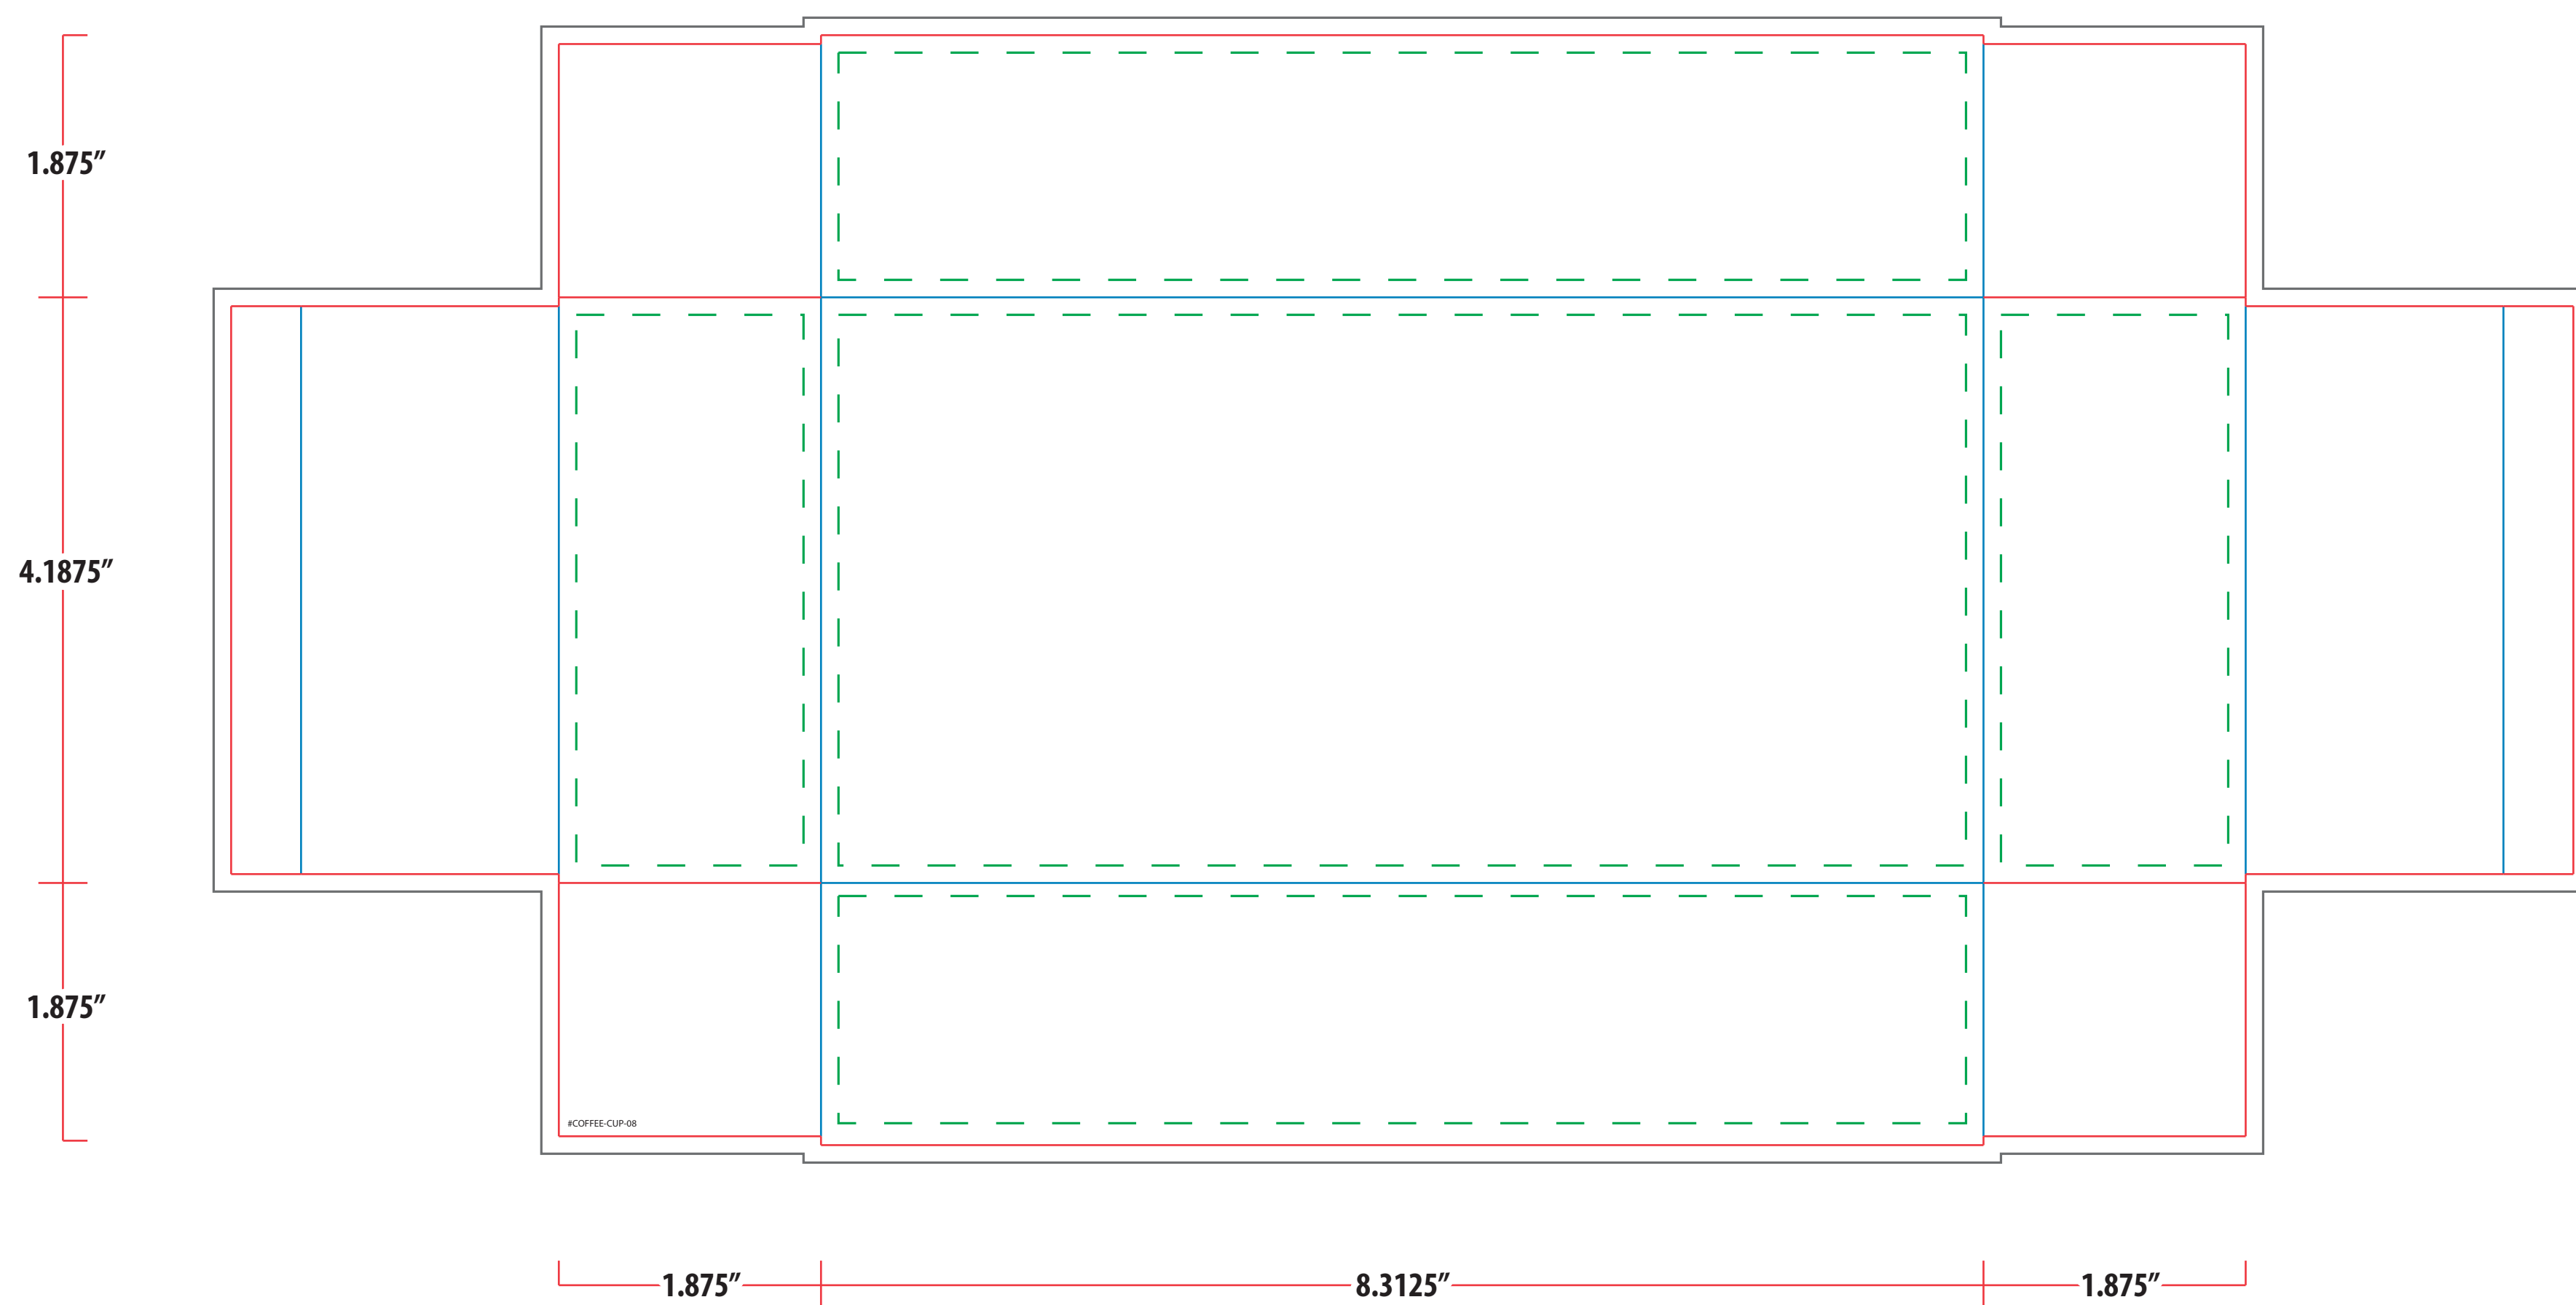

PMS COLORS: We print all artwork in process color (CMYK). All PMS colors will be converted and matched to their process color equivalents. To ensure your artwork prints as you expect, we request PMS values for all colors. If PMS values are not supplied we will print the artwork as it was sent in. We are not able to match PMS colors that are in gradients.

BOX LAYOUT POSITIONS - For Visual Reference Only

Design artwork on template below

Dashed Line For Imprint Area Only, Will Not Print.

Order #	Item #	Imprint Colors:
XXXXXXX	COFFEE-CUP-08	XXX