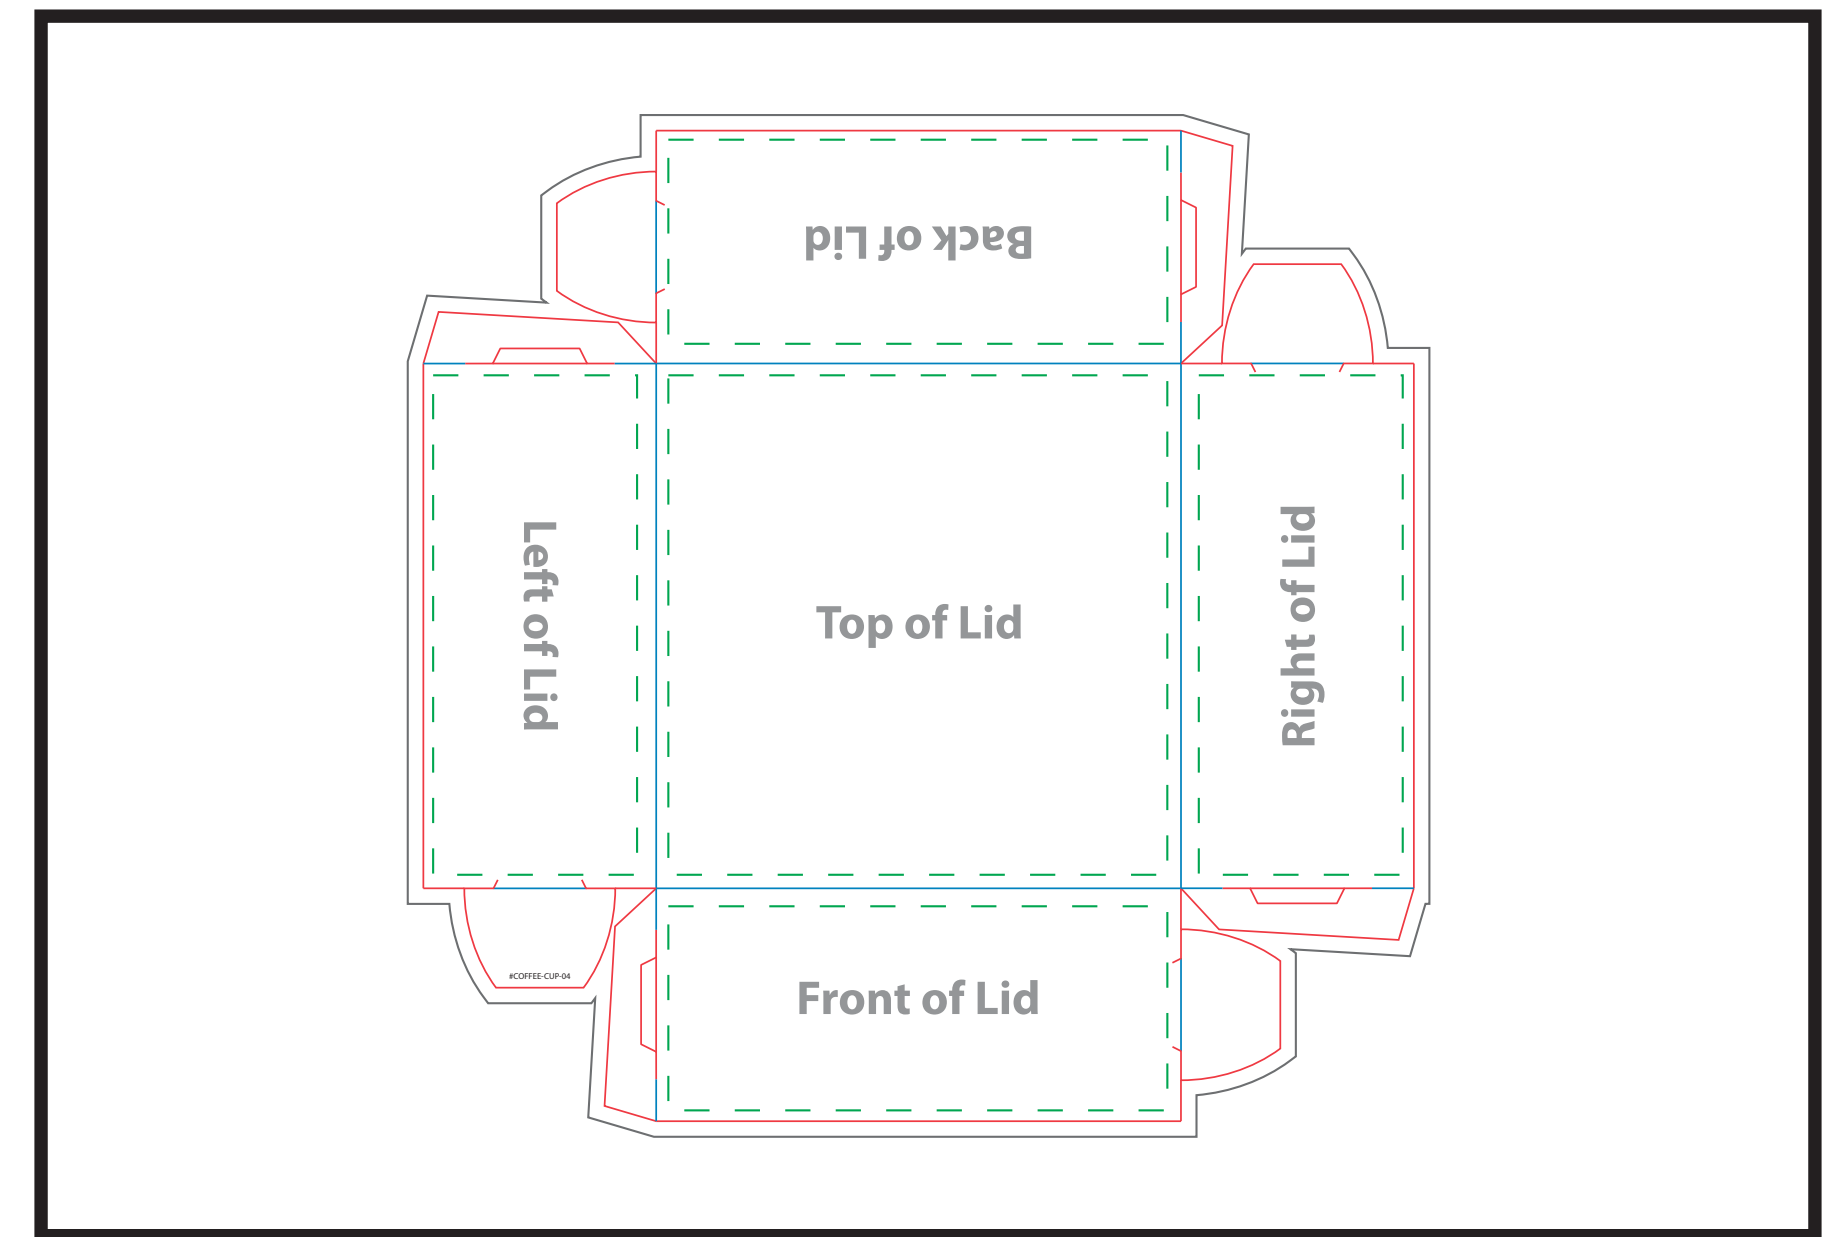

**PMS COLORS:** We print all artwork in process color (CMYK). All PMS colors will be converted and matched to their process color equivalents. To ensure your artwork prints as you expect, we request PMS values for all colors. If PMS values are not supplied we will print the artwork as it was sent in. We are not able to match PMS colors that are in gradients.

**BOX LAYOUT POSITIONS - For Visual Reference Only**

*Design artwork on template below*

**Dashed Line For Imprint Area Only, Will Not Print.**

Order #	Item #	Imprint Colors:
XXXXXXXX	Coffee Cup 4	XXX