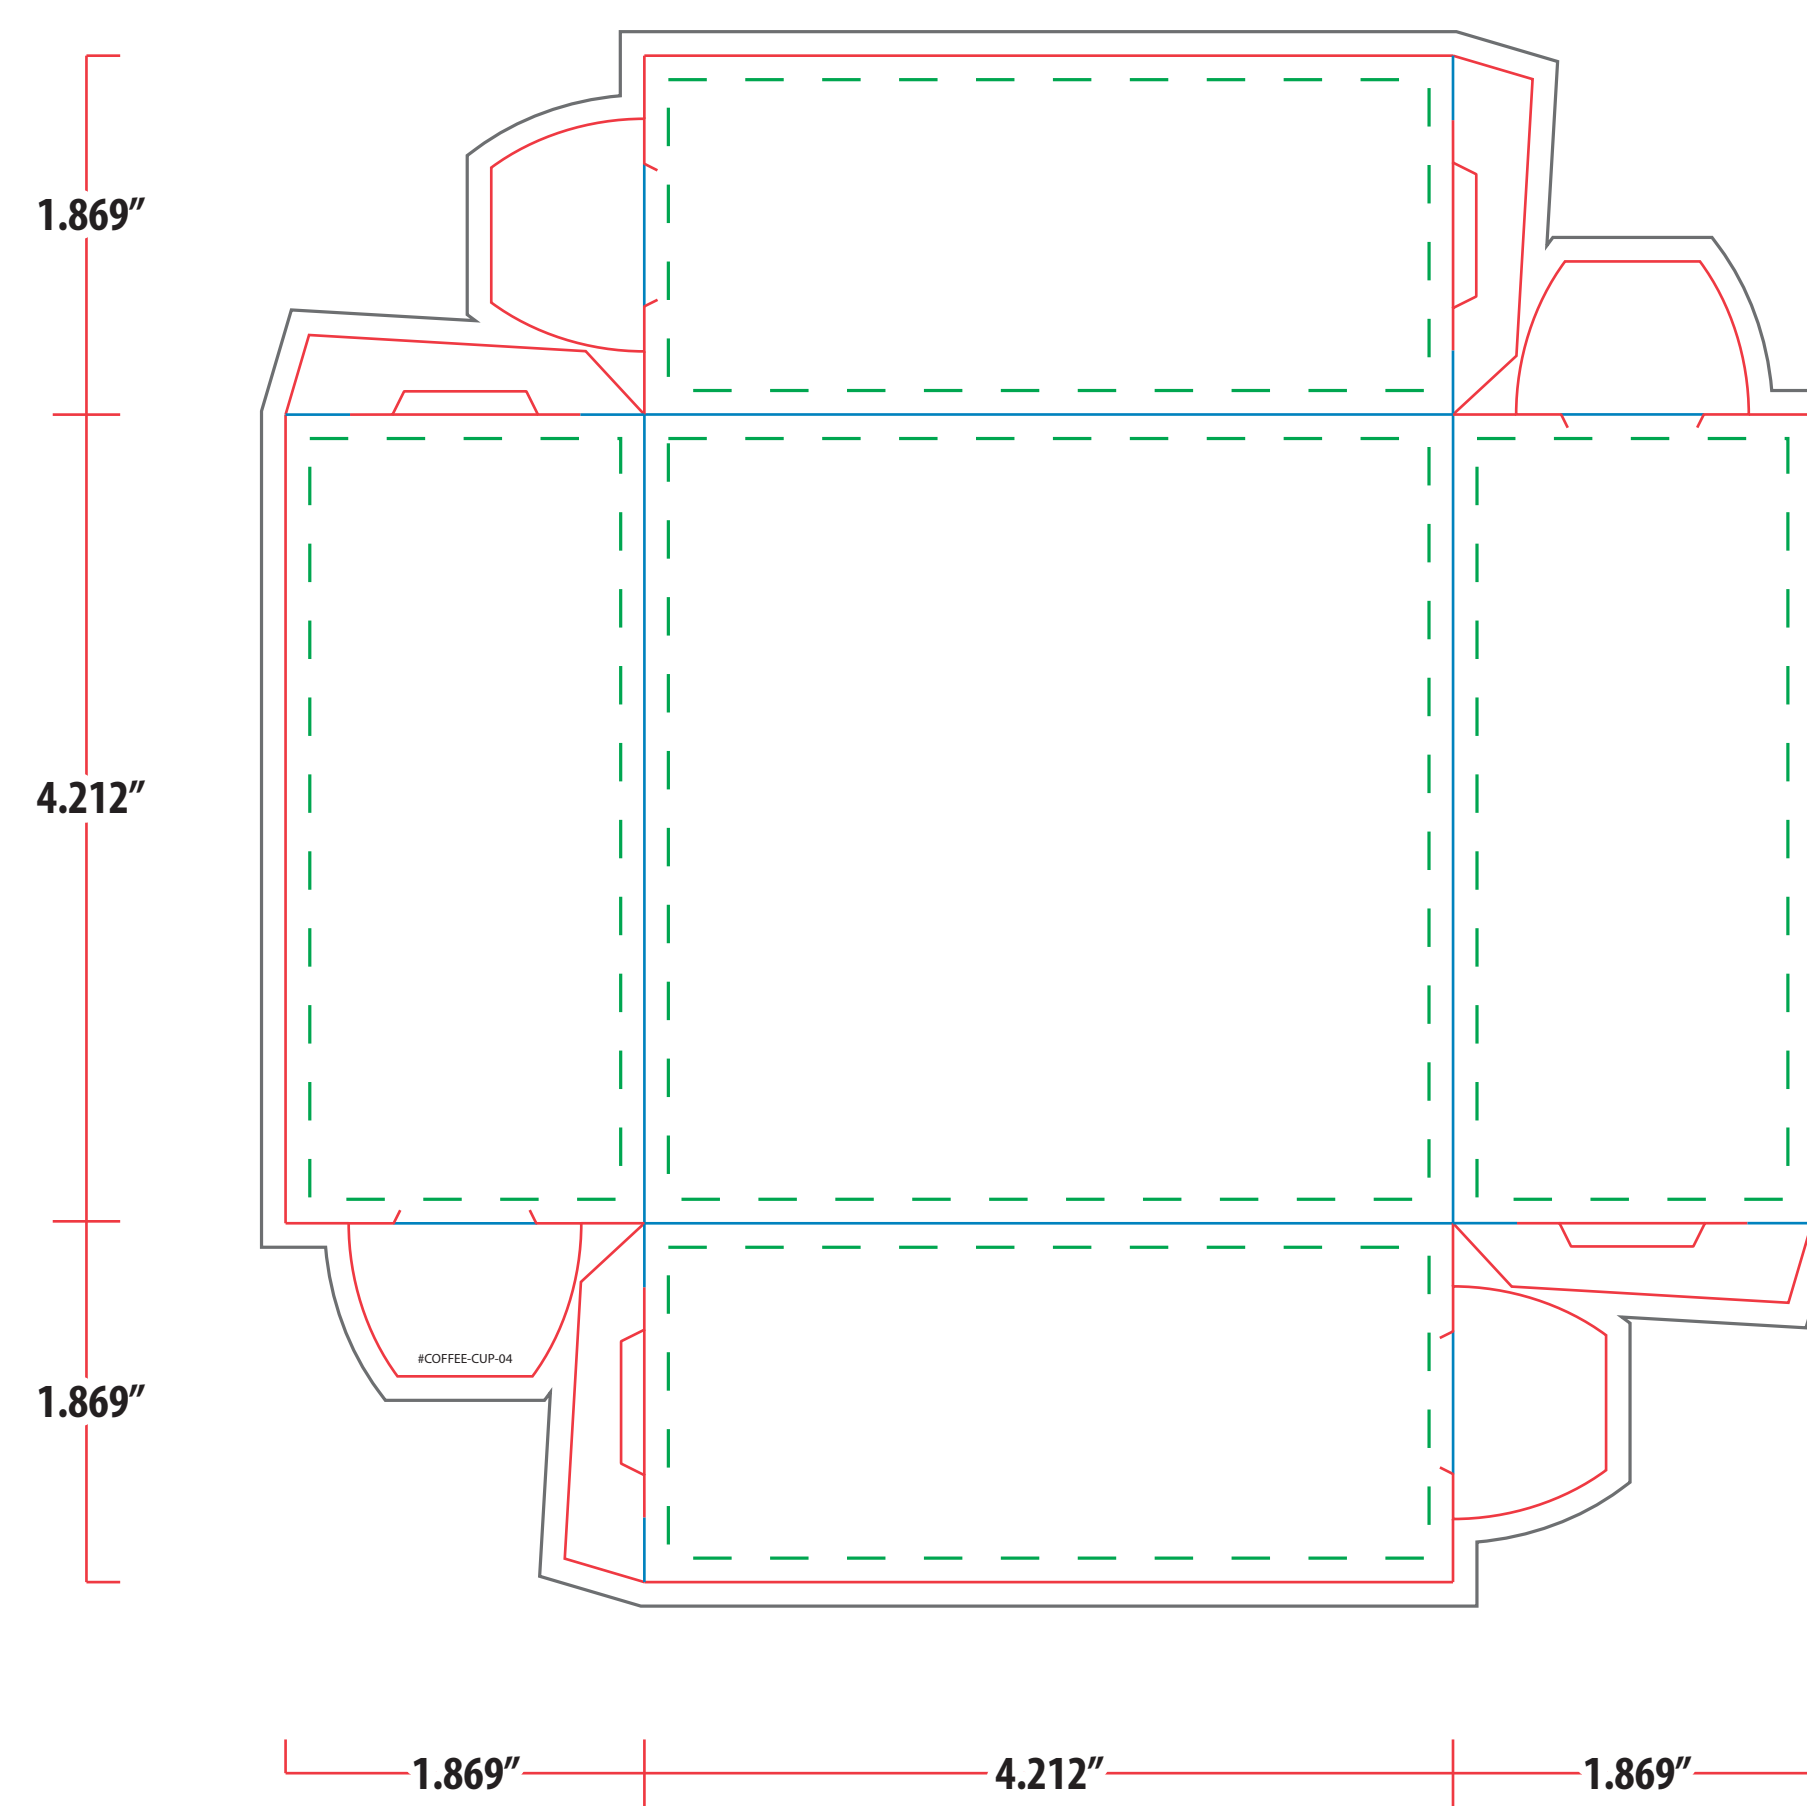

**PMS COLORS:** We print all artwork in process color (CMYK). All PMS colors will be converted and matched to their process color equivalents. To ensure your artwork prints as you expect, we request PMS values for all colors. If PMS values are not supplied we will print the artwork as it was sent in. We are not able to match PMS colors that are in gradients.

**BOX LAYOUT POSITIONS - For Visual Reference Only**

*Design artwork on template below*

**Dashed Line For Imprint Area Only, Will Not Print.**

Order #	Item #	Imprint Colors:
XXXXXXXX	Coffee Cup 4	XXX