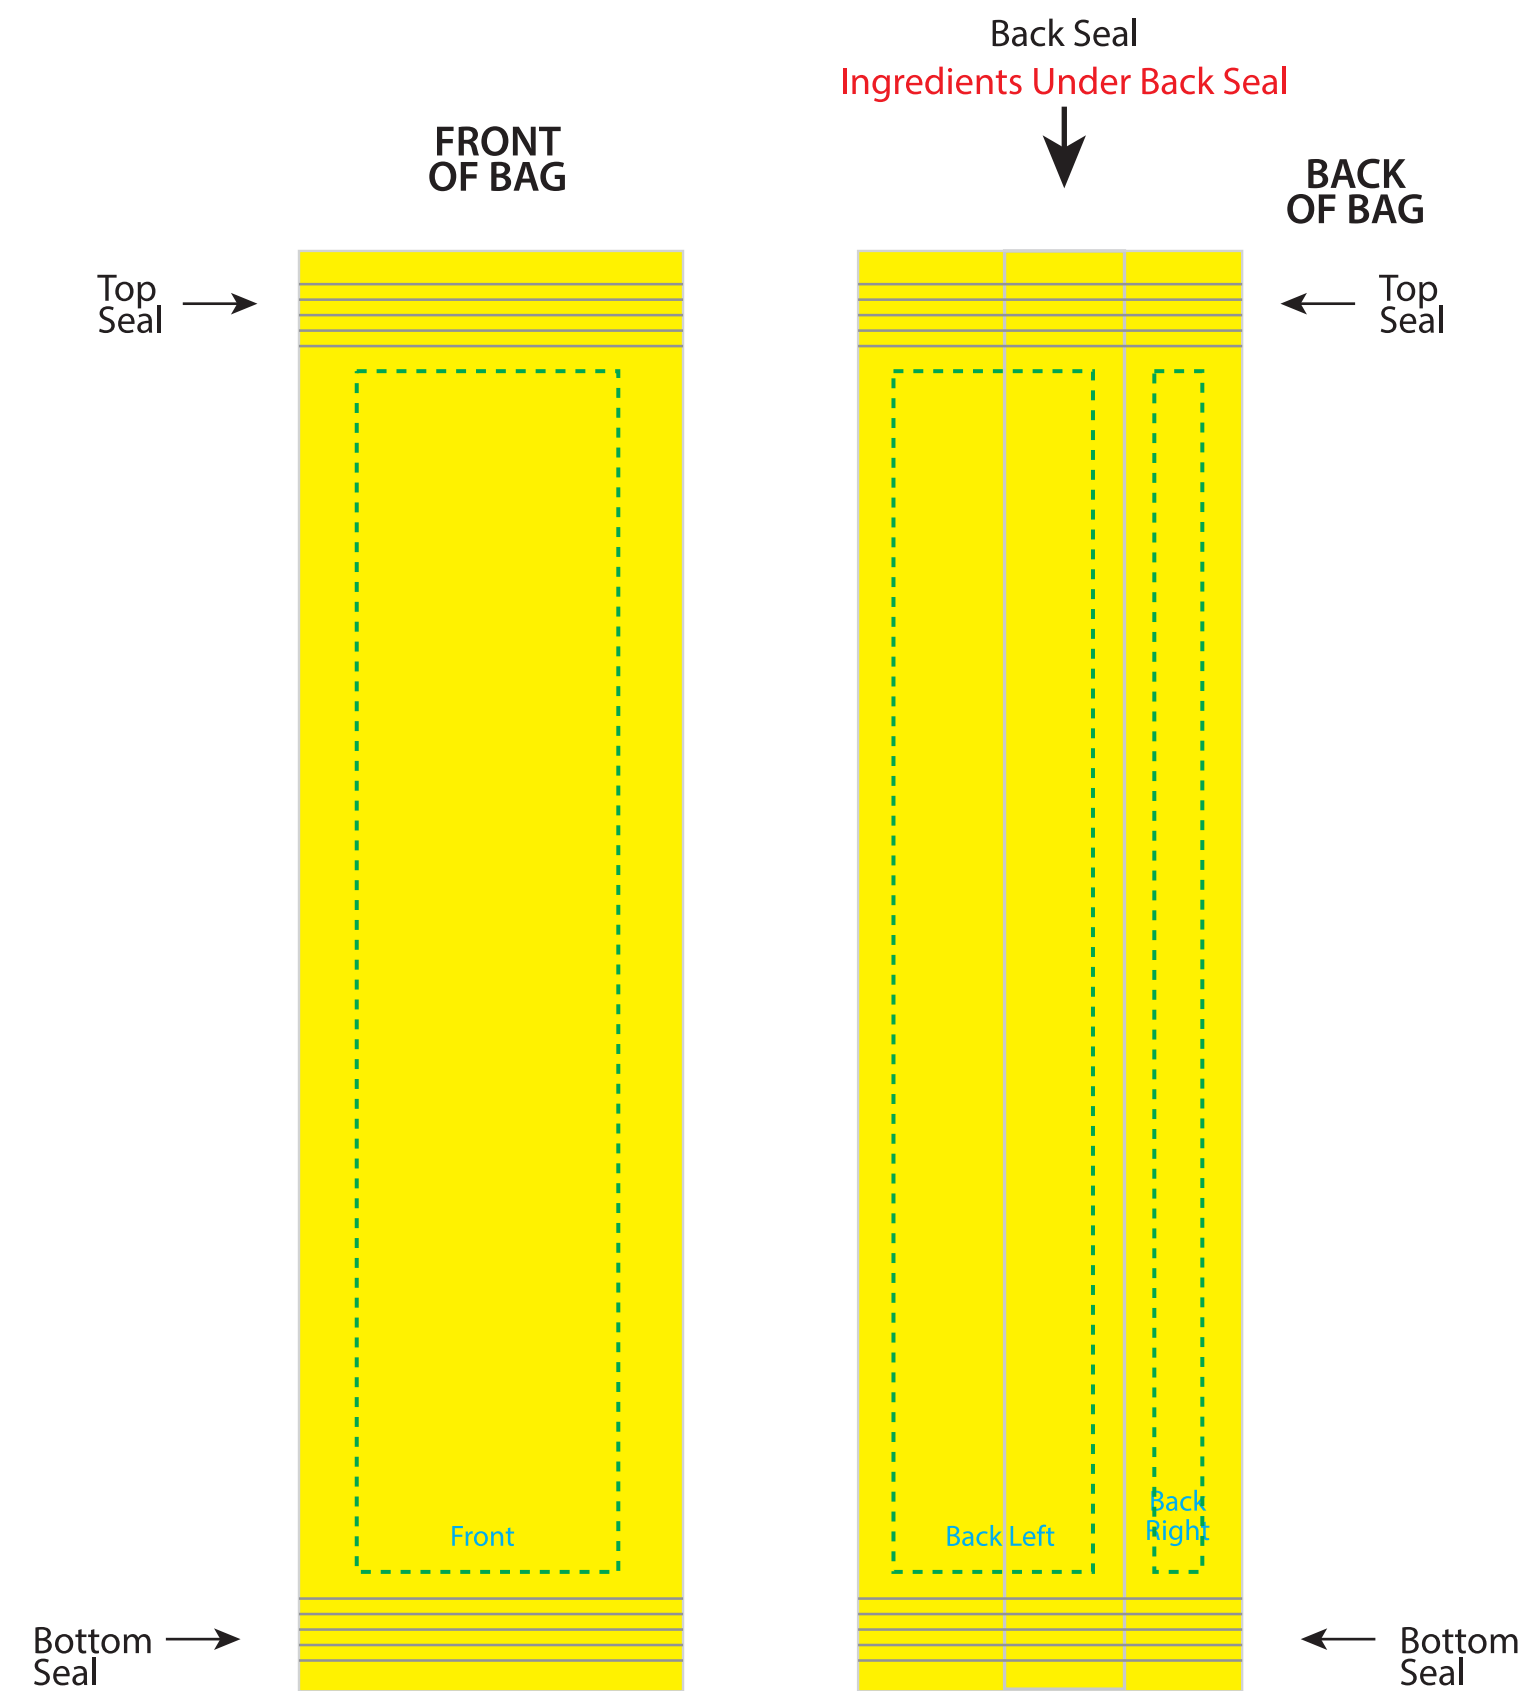

PROOF

The yellow artwork bleed area is the full bleed background printing area. The blue dotted line is the safe area that all important text and logos need to be inside or they will be hard to read.

The Purple PMS 2385 color represents the clear window that will show the fill.

Use PMS 2385 color to represent the clear window that will show the fill

Safe Area
Artwork Bleed

Granola Bar

FOLDED BAG COMPOSITE

This is a custom over-wrap of a branded granola bar that is still sealed in its original wrapper for freshness.

PLEASE BE ADVISED

During the printing and manufacturing process your artwork may shift up to .125" in any direction.

Because of slight shifting in the production of the bags, it is best to have the artwork/color of the TOP SEAL match the BOTTOM SEAL. This will ensure that if shifting occurs the bags will still look seamless and not have a thin strip of misplaced artwork/color.

Dashed Line For Imprint Area Only. Will Not Print.