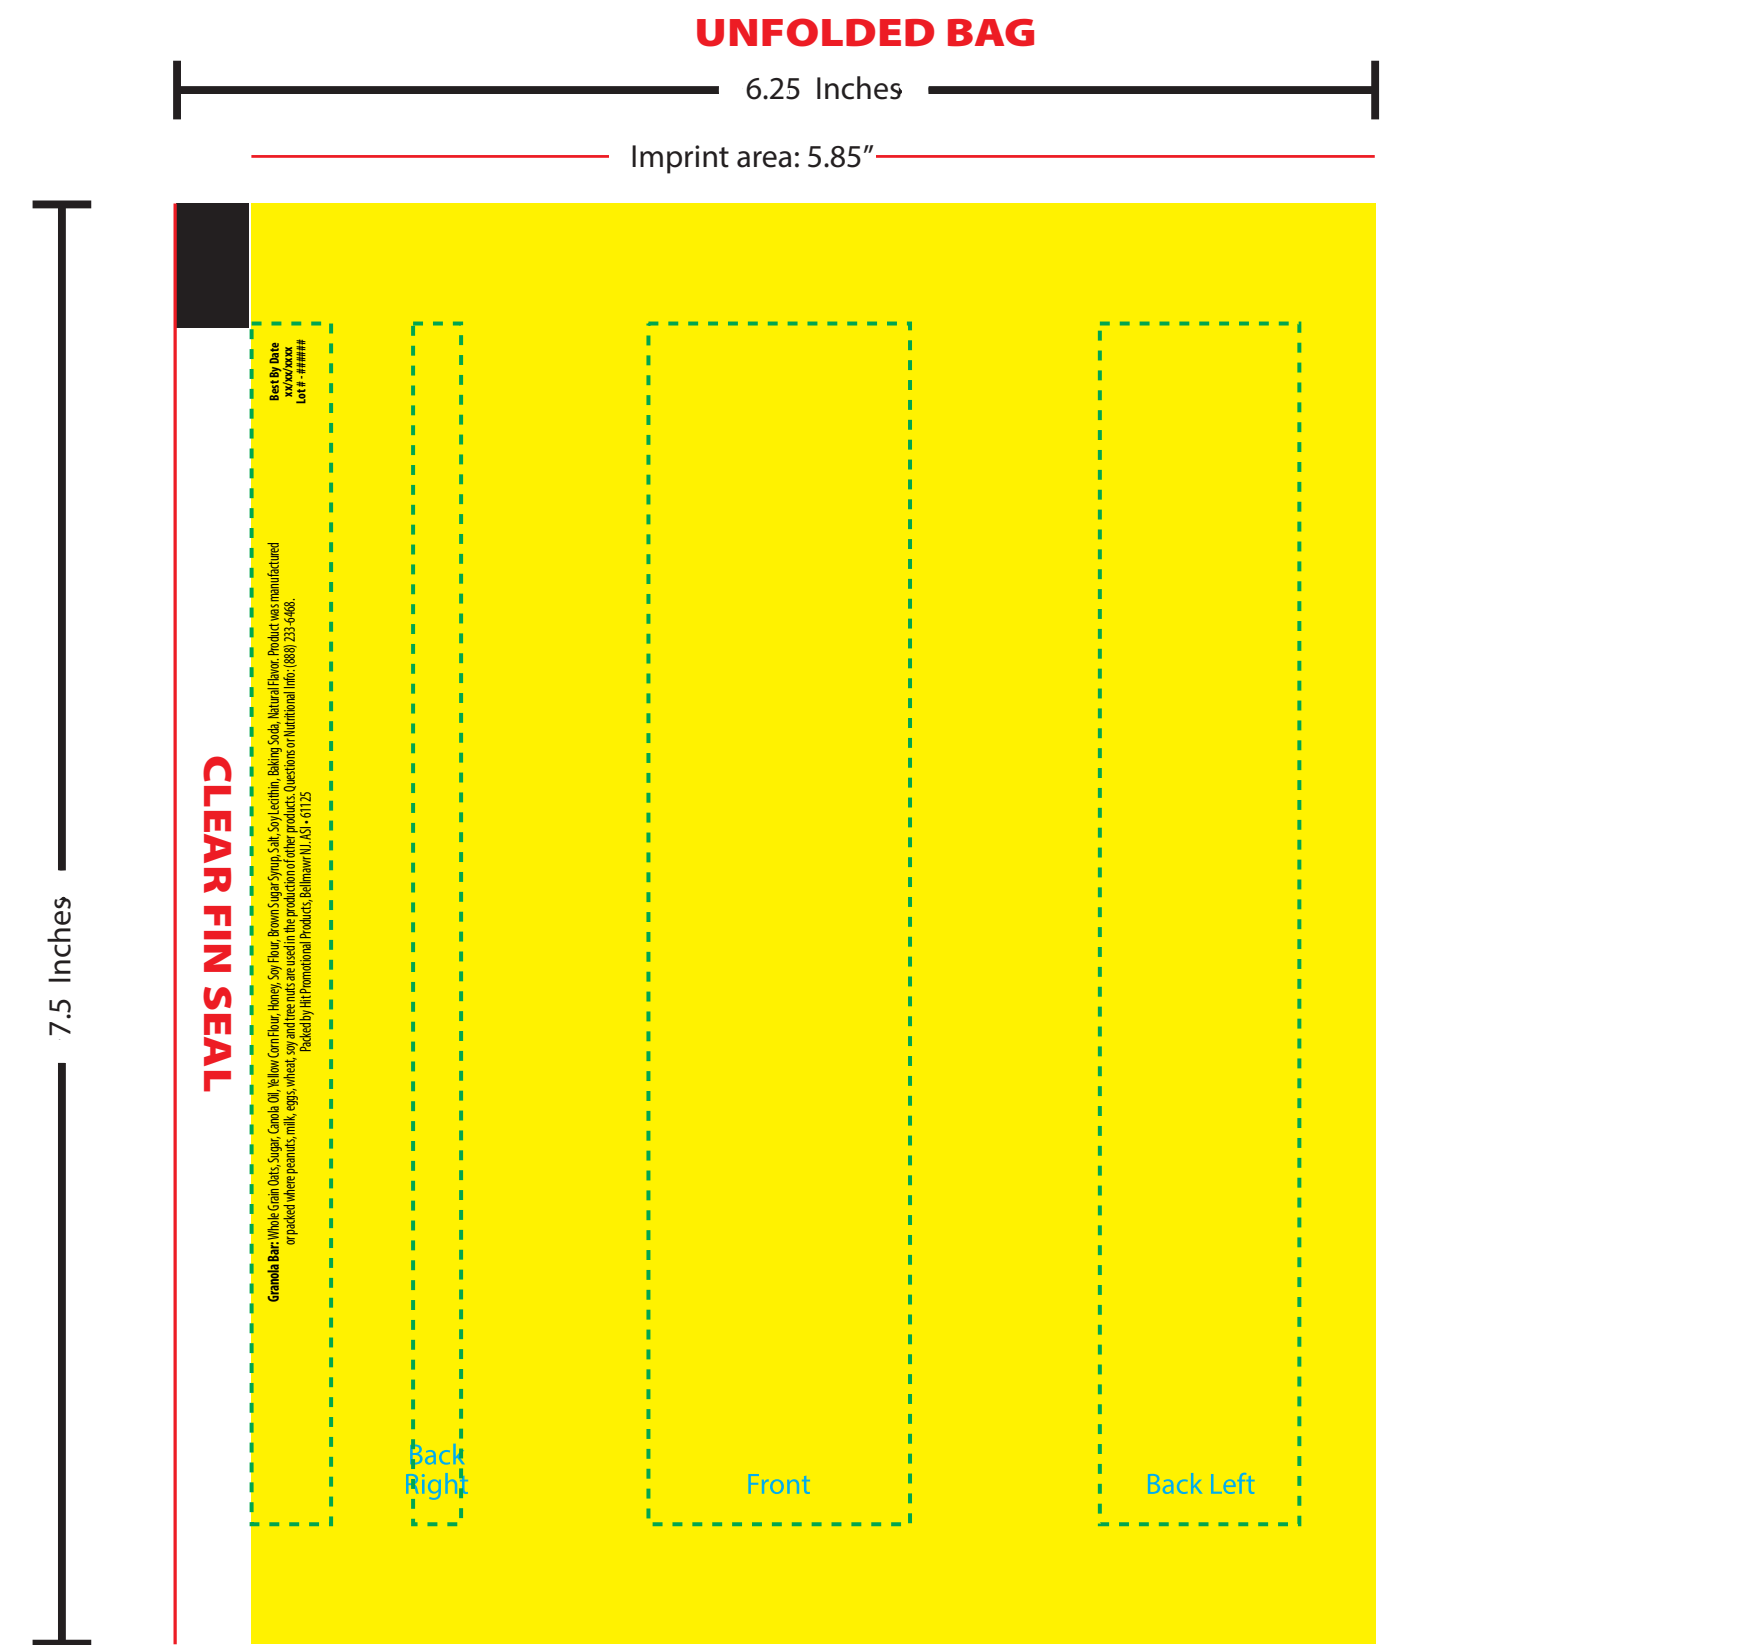

PROOF

The yellow artwork bleed area is the full bleed background printing area. The blue dotted line is the safe area that all important text and logos need to be inside or they will be hard to read.

The Purple PMS 2385 color represents the clear window that will show the fill.

Left Fin Seal. This will be hidden by the Right Fin Seal.

This area will be covered once the Fin Seal is folded over in production.

Right Fin Seal. This will be visible on the back of the bag. Art Placed here will be partially on seal.

PLEASE BE ADVISED

During the printing and manufacturing process your artwork may shift up to .125" in any direction.

Because of slight shifting in the production of the bags, it is best to have the artwork/color of the TOP SEAL match the BOTTOM SEAL. This will ensure that if shifting occurs the bags will still look seamless and not have a thin strip of misplaced artwork/color.

Dashed Line For Imprint Area Only. Will Not Print.