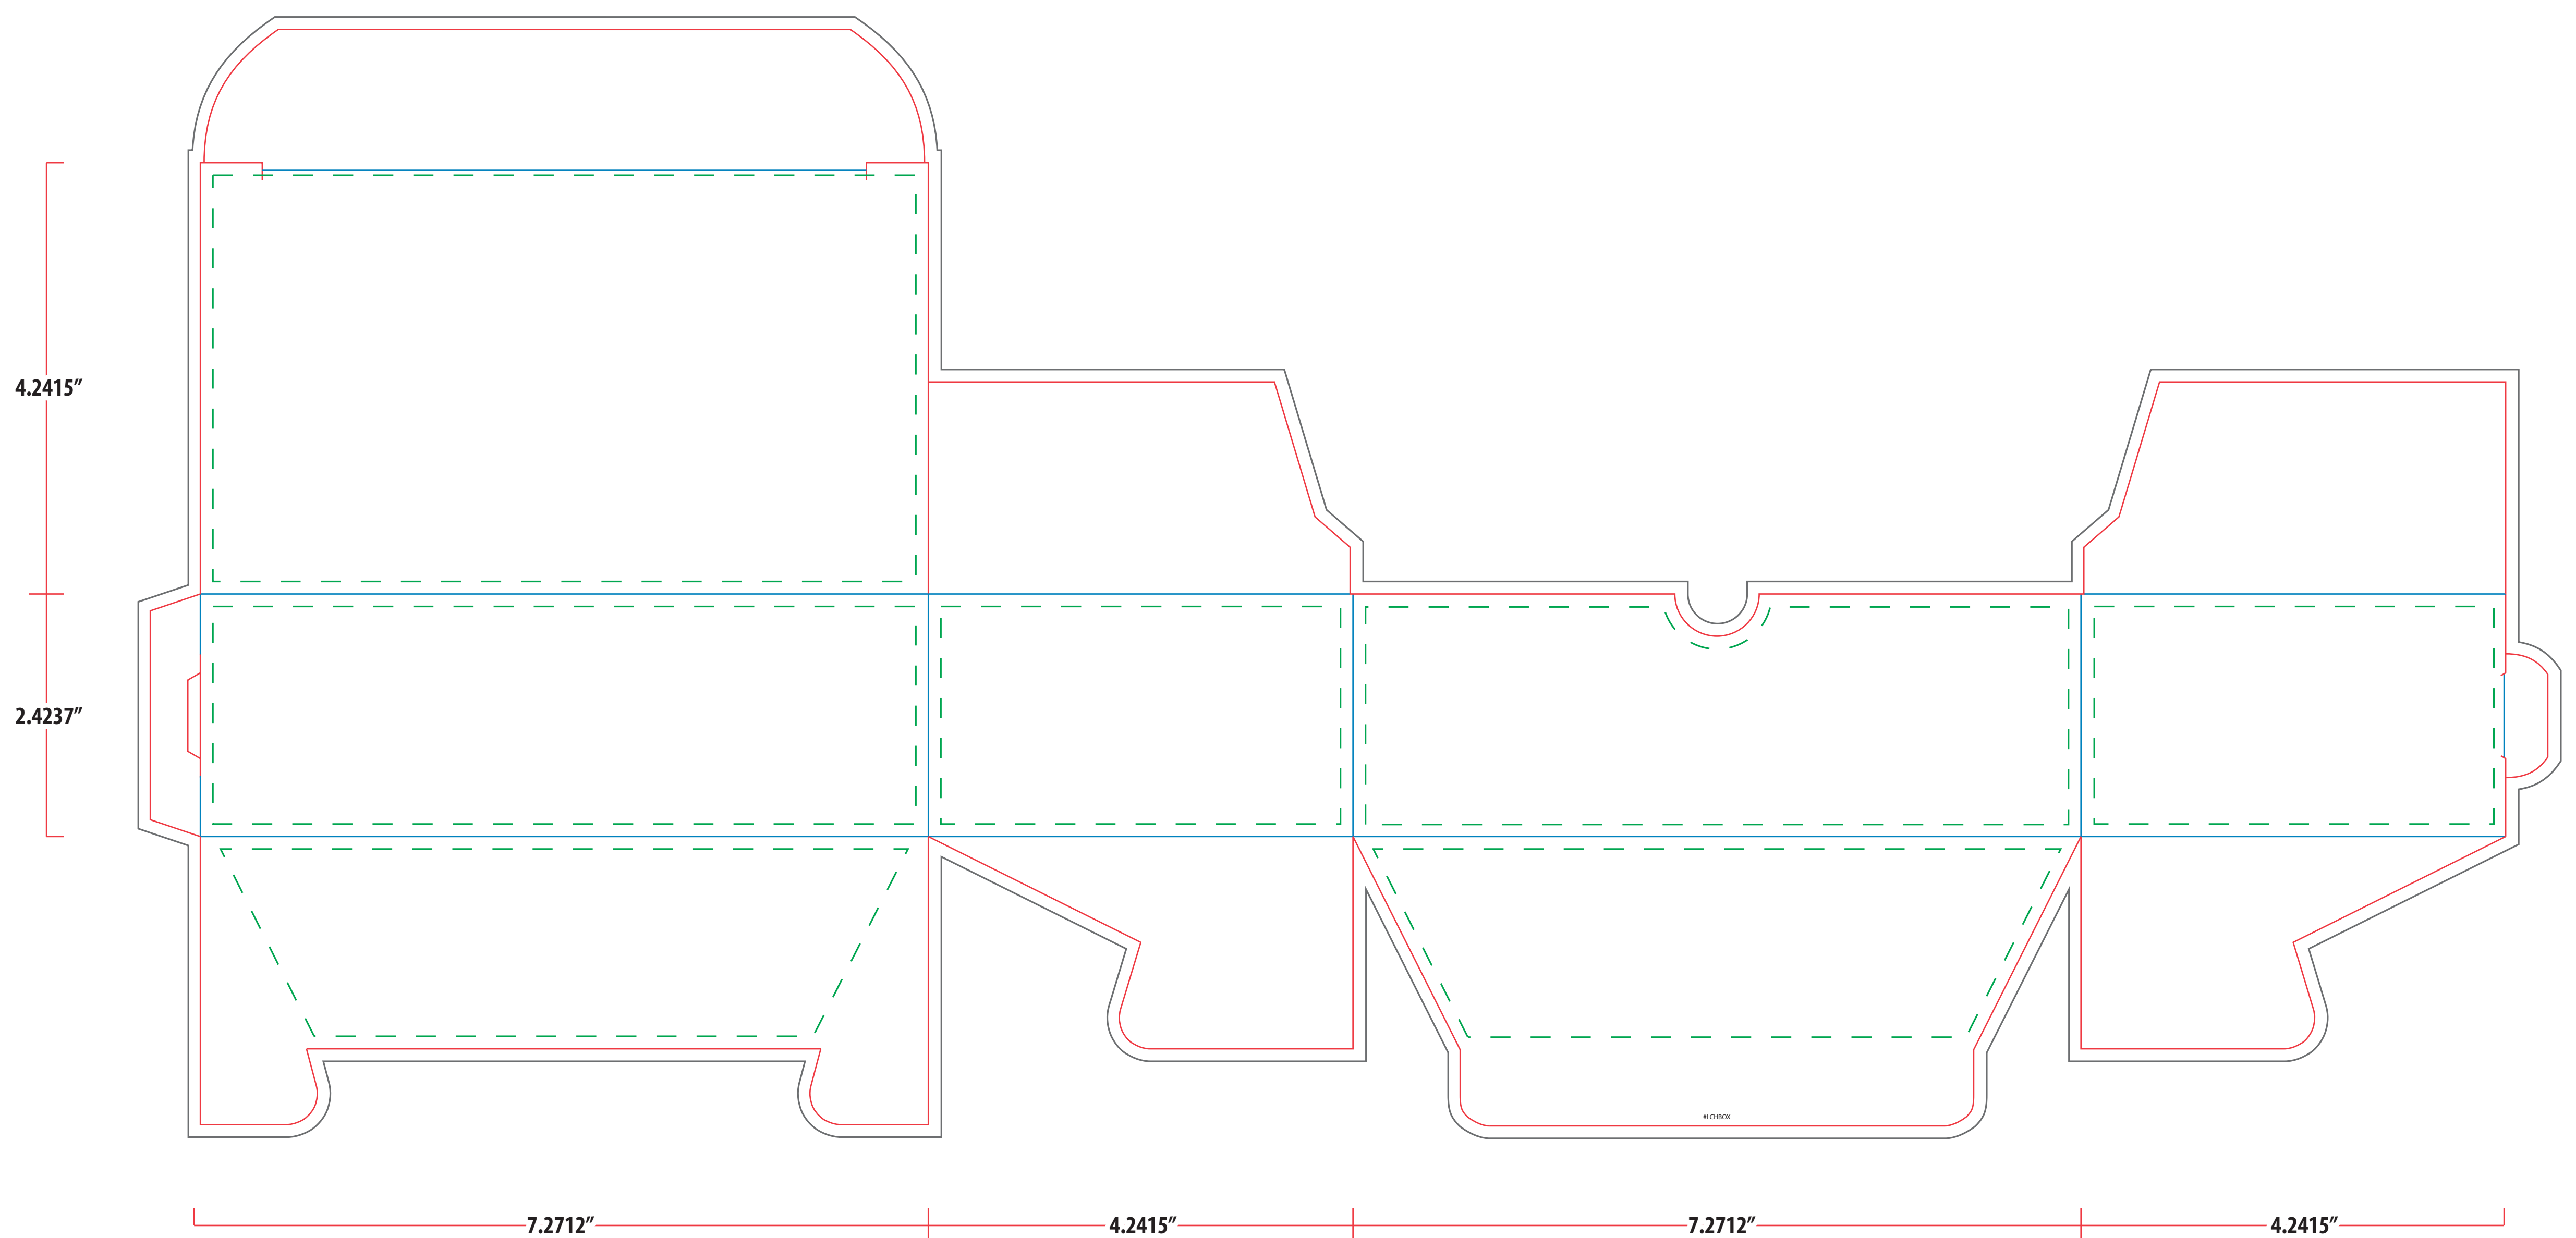

PMS COLORS: We print all artwork in process color (CMYK). All PMS colors will be converted and matched to their process color equivalents. To ensure your artwork prints as you expect, we request PMS values for all colors. If PMS values are not supplied we will print the artwork as it was sent in. We are not able to match PMS colors that are in gradients.

BOX LAYOUT POSITIONS - For Visual Reference Only

IMPORTANT NOTE:
 "This single use individual coffee cup is the original size and is not compatible with the newer 2.0 large size machines"

Design artwork on template below

Dashed Line For Imprint Area Only, Will Not Print.

Order #	Item #	Imprint Colors:
XXXXXXXX	LCHBOX	XXX