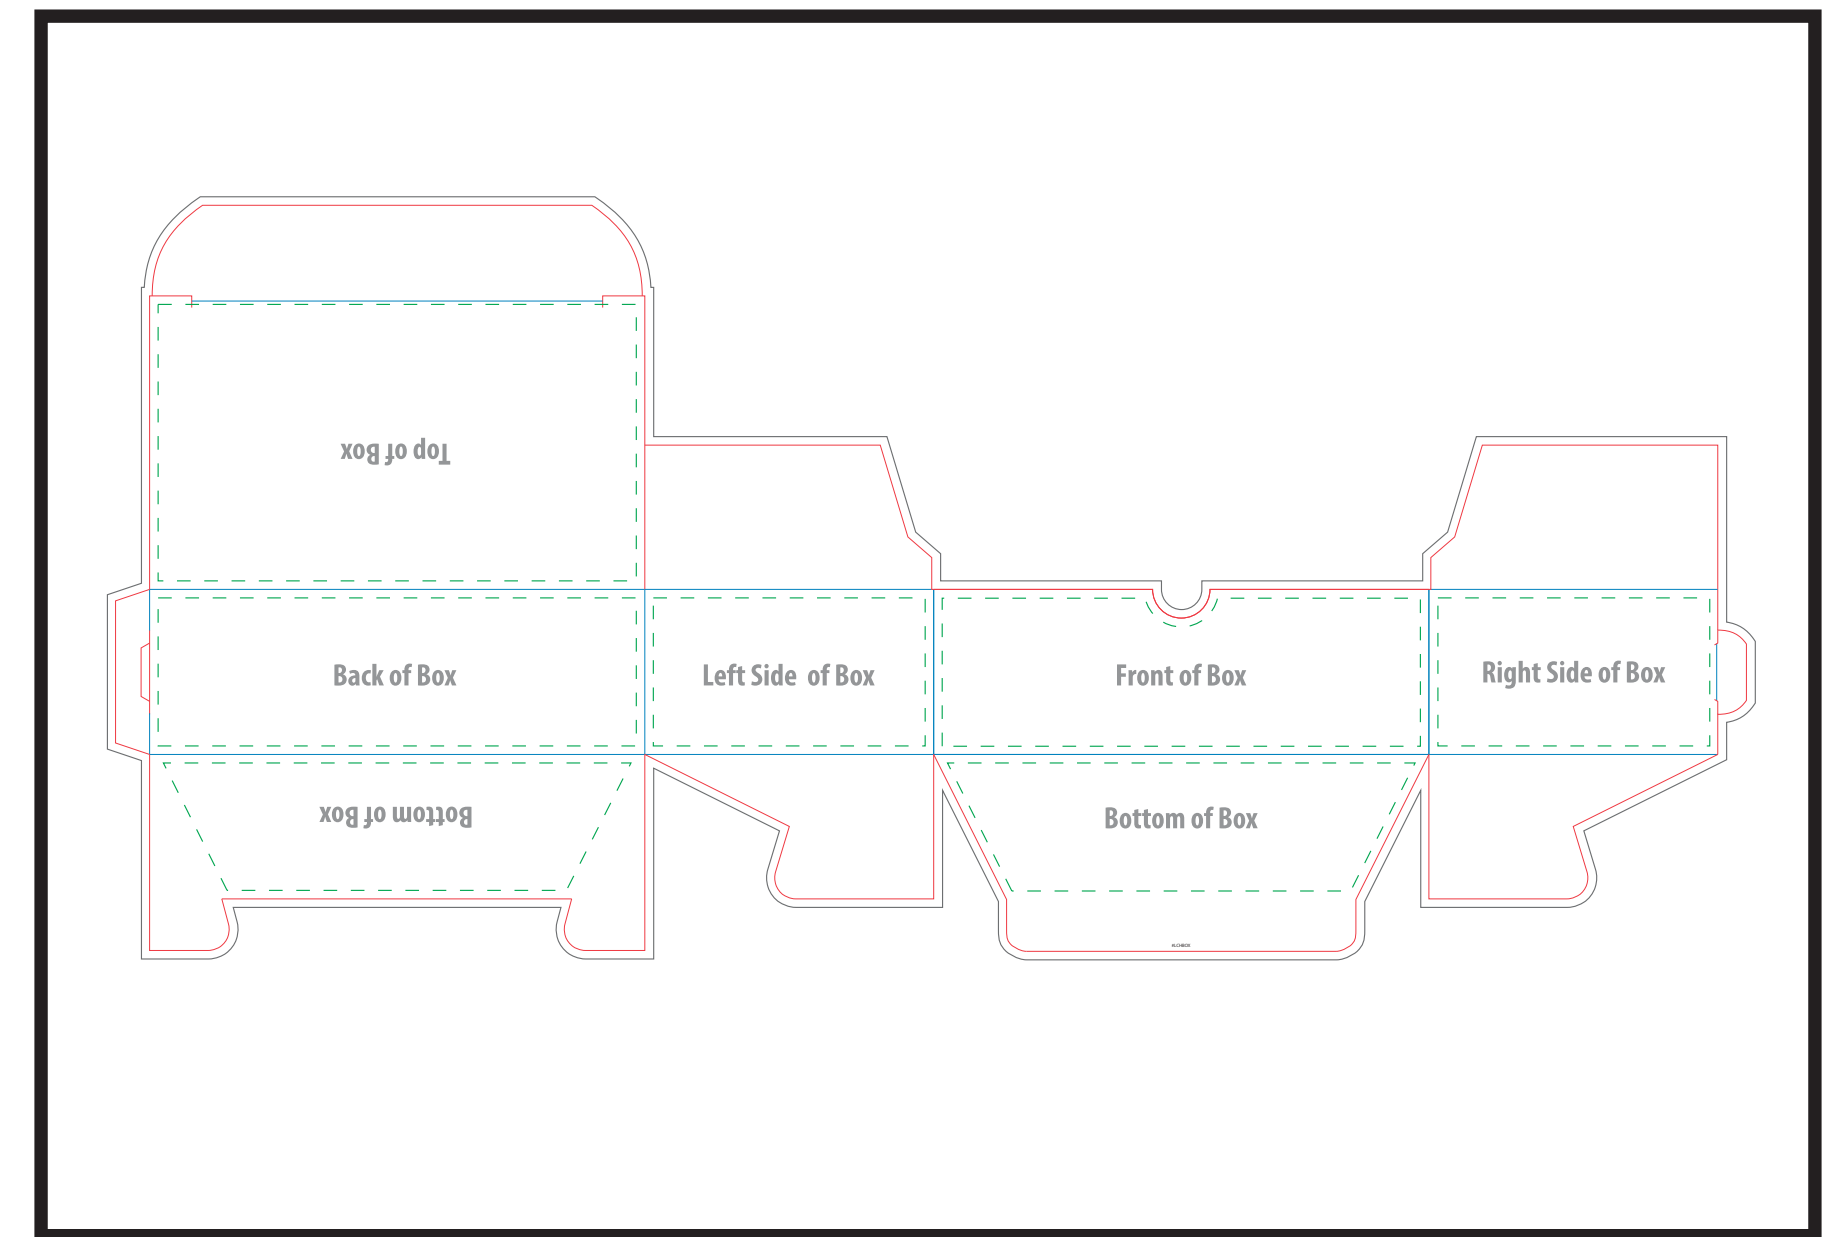

PMS COLORS: We print all artwork in process color (CMYK). All PMS colors will be converted and matched to their process color equivalents. To ensure your artwork prints as you expect, we request PMS values for all colors. If PMS values are not supplied we will print the artwork as it was sent in. We are not able to match PMS colors that are in gradients.

BOX LAYOUT POSITIONS - For Visual Reference Only

IMPORTANT NOTE:
 "This single use individual coffee cup is the original size and is not compatible with the newer 2.0 large size machines"

Design artwork on template below

Dashed Line For Imprint Area Only, Will Not Print.

Order #	Item #	Imprint Colors:
XXXXXXXX	LCHBOX	XXX