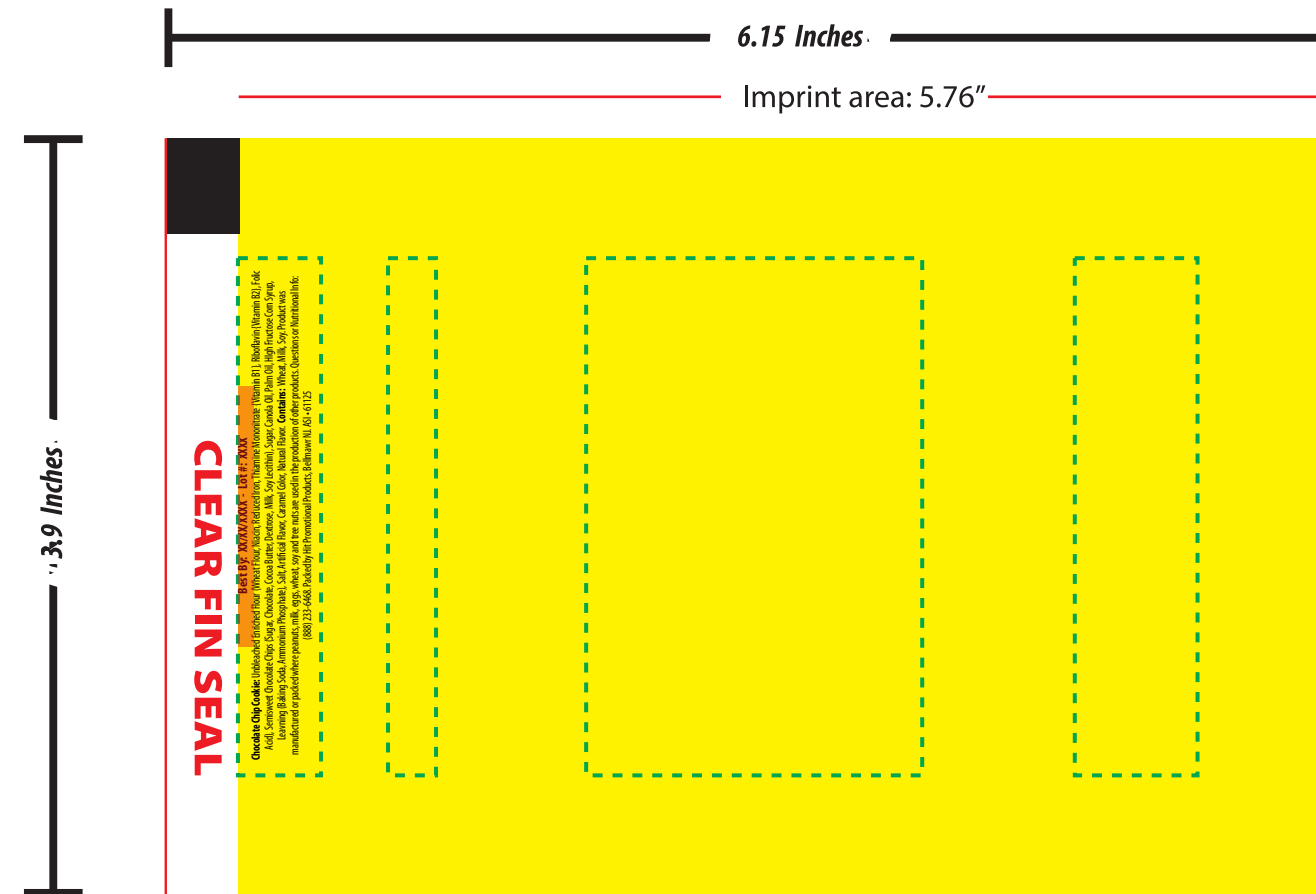

PRESS FILE

PROOF

The yellow artwork bleed area is the full bleed background printing area. The blue dotted line is the safe area that all important text and logos need to be inside or they will be hard to read.

The Purple color represents the clear window that will show the fill.

PMS COLORS: We print all artwork in process color (CMYK). All PMS colors will be converted and matched to their process color equivalents. To ensure your artwork prints as you expect, we request PMS values for all colors. If PMS values are not supplied we will print the artwork as it was sent in. We are not able to match PMS colors that are in gradients.

ZAGASNACK LAYOUT POSITIONS - For Visual Reference Only

UNFOLDED BAG

Left Fin Seal. This will be hidden by the Right Fin Seal.

This area will be covered once the Fin Seal is folded over in production.

Right Fin Seal. This will be visible on the back of the bag. Art Placed here will be partially on seal.

Because of slight shifting in the production of the bags, it is best to have the artwork/color of the TOP SEAL match the BOTTOM SEAL. This will ensure that if shifting occurs the bags will still look seamless and not have a thin strip of misplaced artwork/color.