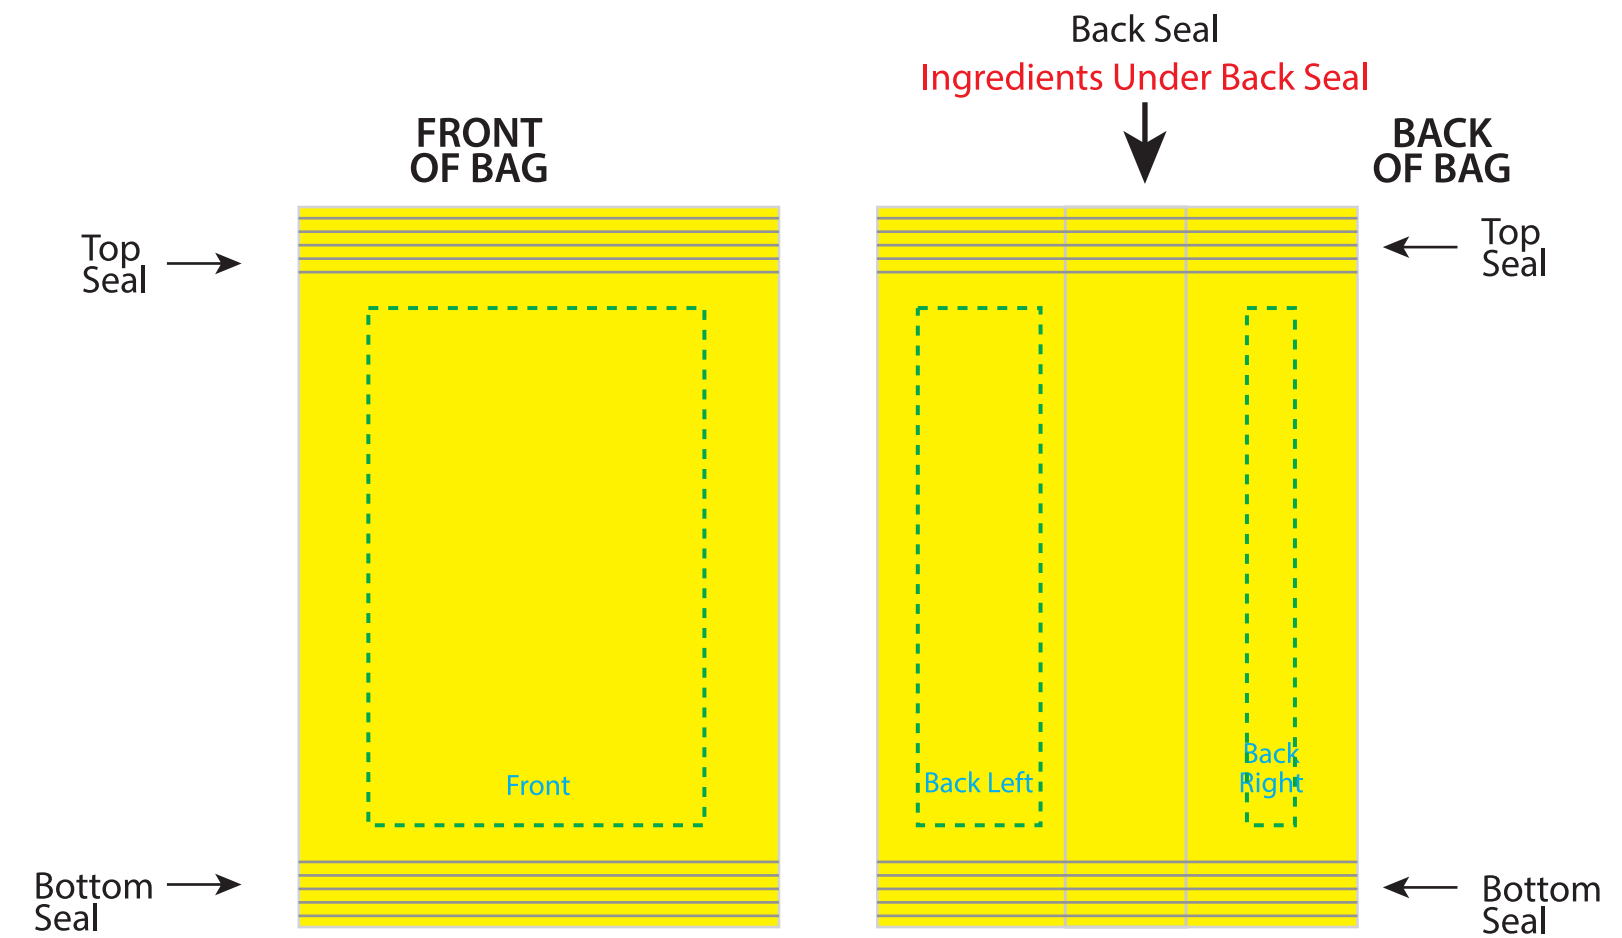

PRESS FILE

PROOF

The yellow artwork bleed area is the full bleed background printing area. The blue dotted line is the safe area that all important text and logos need to be inside or they will be hard to read.

ZAGASNACK LAYOUT POSITIONS - For Visual Reference Only

UNFOLDED BAG

Left Fin Seal. This will be hidden by the Right Fin Seal.

This area will be covered once the Fin Seal is folded over in production.

Right Fin Seal. This will be visible on the back of the bag. Art Placed here will be partially on seal.

--- Safe Area
 ■ Artwork Bleed

Use the Purple color to represent the clear window that will show the fill

PMS COLORS

Chocolate Chip Cookie

FOLDED BAG COMPOSITE

PLEASE BE ADVISED

During the printing and manufacturing process your artwork may shift up to .125" in any direction.

Because of slight shifting in the production of the bags, it is best to have the artwork/color of the TOP SEAL match the BOTTOM SEAL. This will ensure that if shifting occurs the bags will still look seamless and not have a thin strip of misplaced artwork/color.