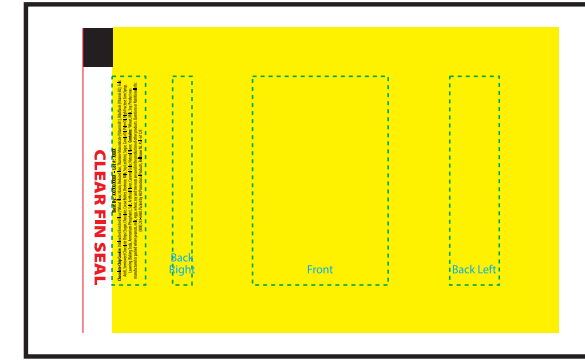

PRESS FILE

PROOF

The yellow artwork bleed area is the full bleed background printing area. The blue dotted line is the safe area that all important text and logos need to be inside or they will be hard to read.

The Purple color represents the clear window that will show the fill.

PMS COLORS: We print all artwork in process color (CMYK). All PMS colors will be converted and matched to their process color equivalents. To ensure your artwork prints as you expect, we request PMS values for all colors. If PMS values are not supplied we will print the artwork as it was sent in. We are not able to match PMS colors that are in gradients.

ZAGASNACK LAYOUT POSITIONS - For Visual Reference Only

UNFOLDED BAG

Left Fin Seal. This will be hidden by the Right Fin Seal.

This area will be covered once the Fin Seal is folded over in production.

Right Fin Seal. This will be visible on the back of the bag. Art Placed here will be partially on seal.

Because of slight shifting in the production of the bags, it is best to have the artwork/color of the TOP SEAL match the BOTTOM SEAL. This will ensure that if shifting occurs the bags will still look seamless and not have a thin strip of misplaced artwork/color.