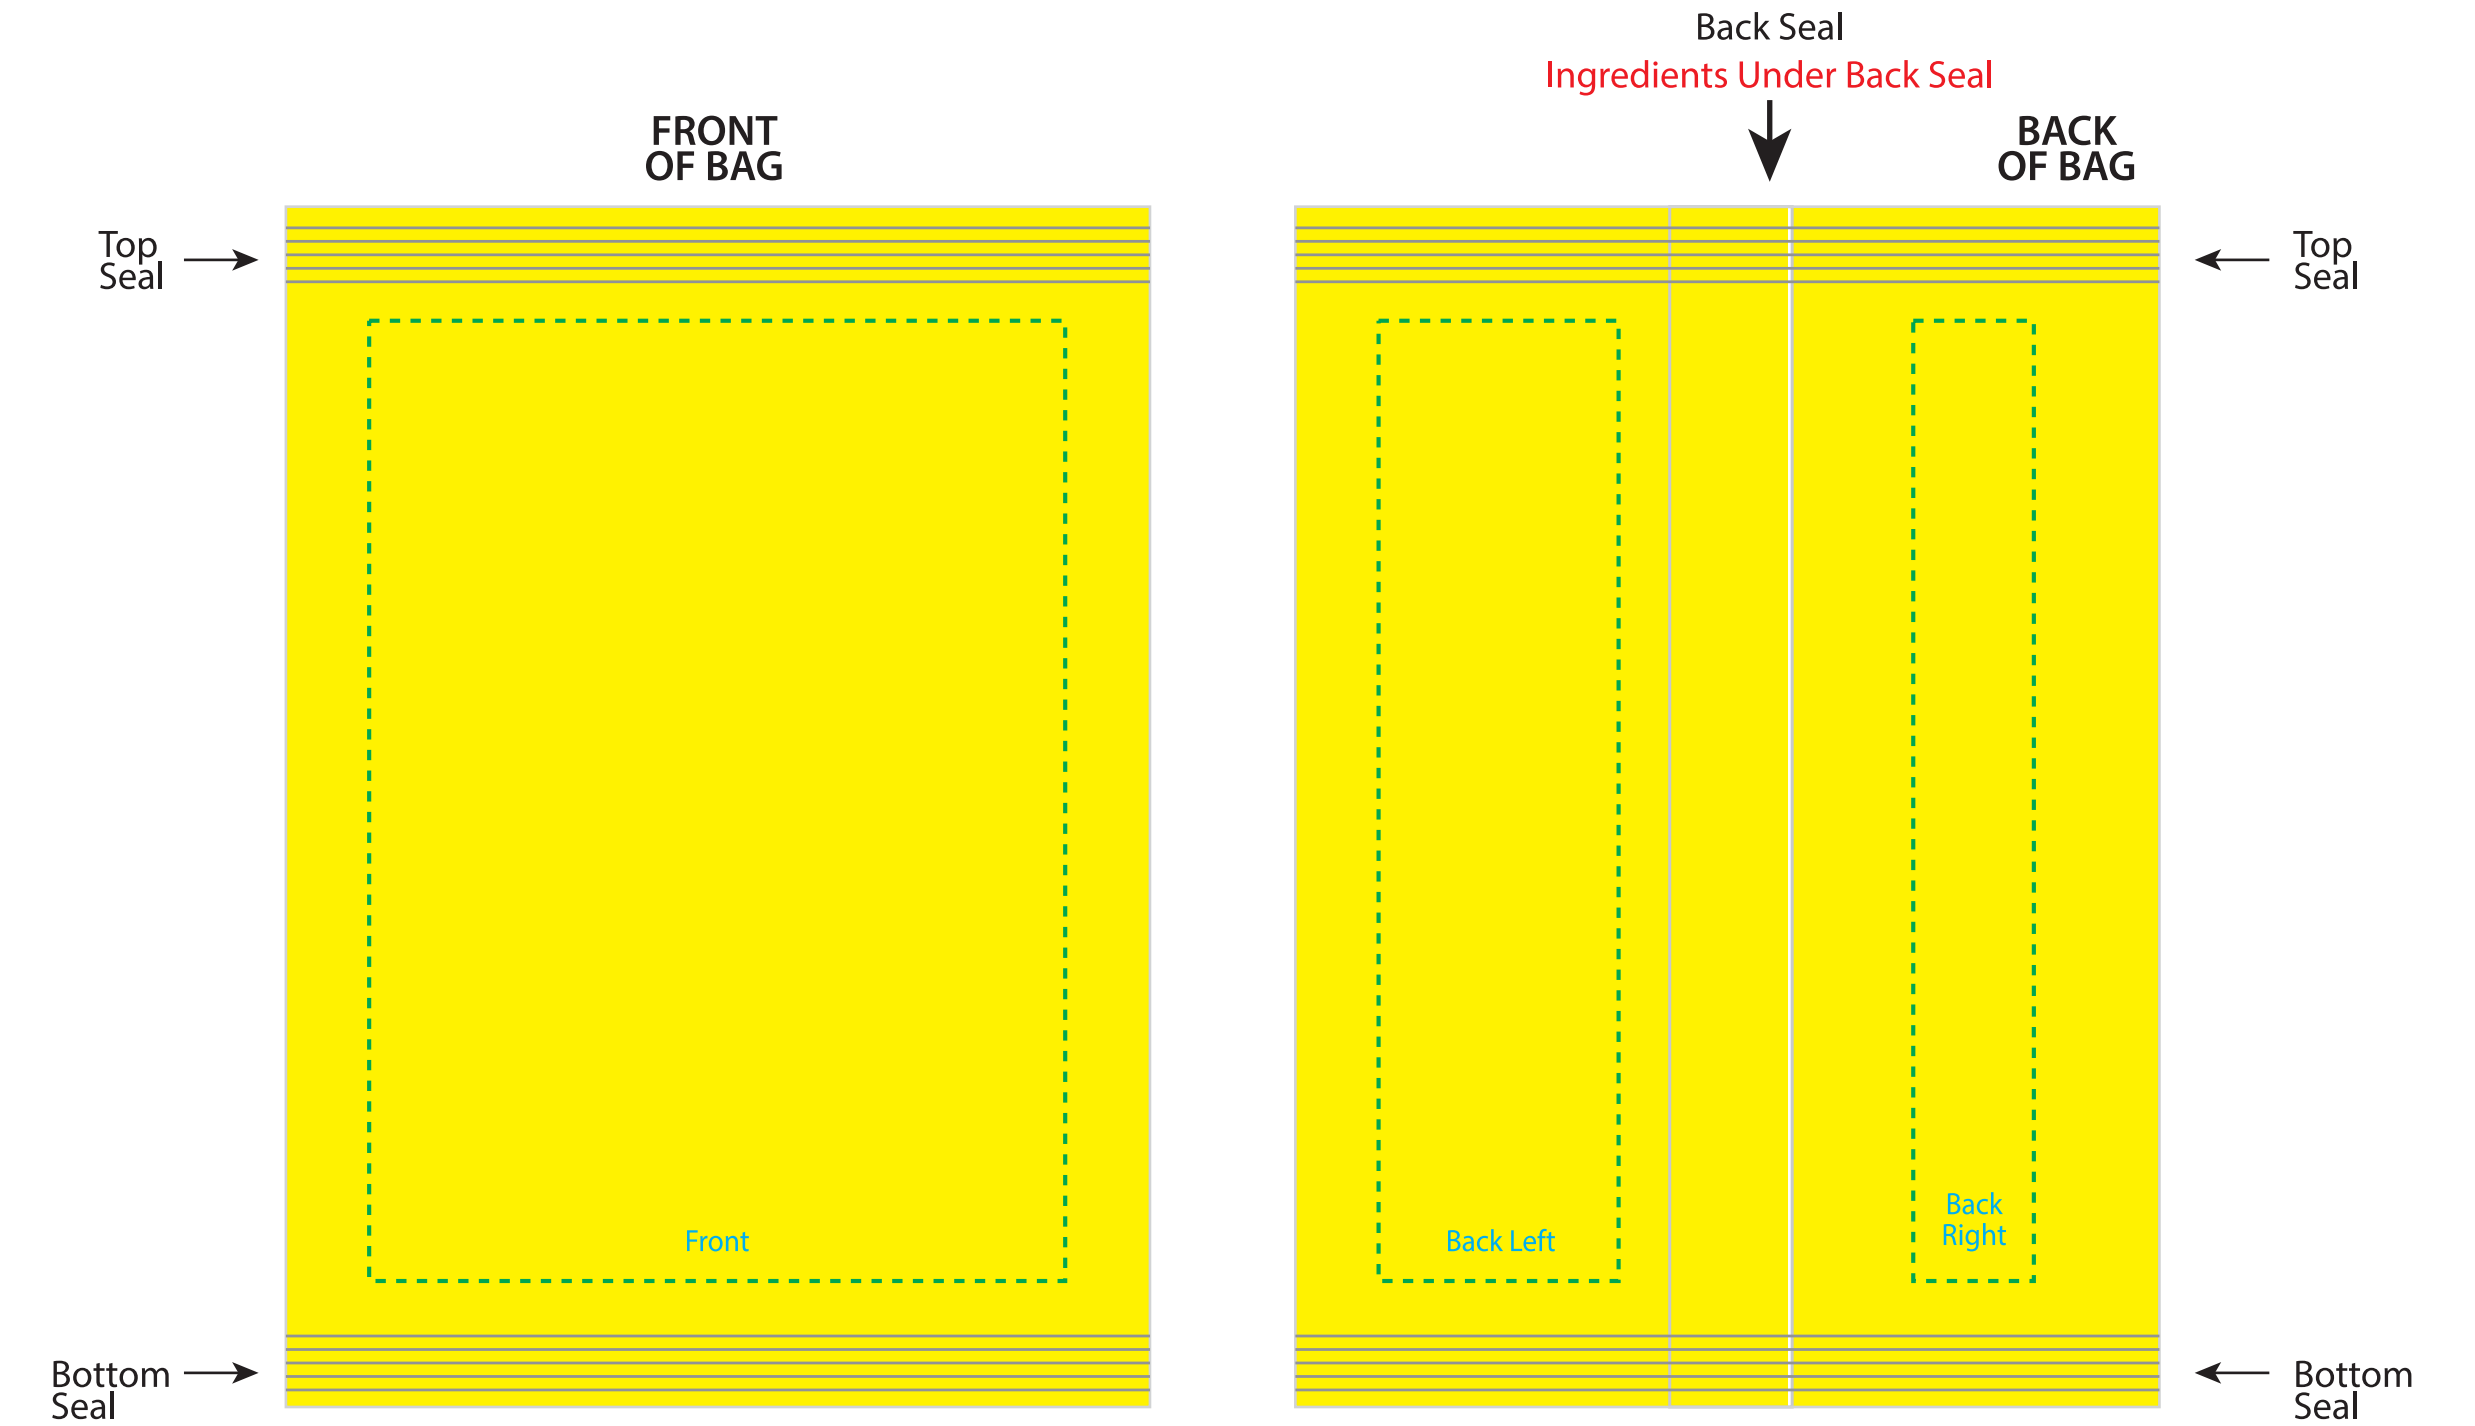

PRESS FILE

PROOF

The yellow artwork bleed area is the full bleed background printing area. The blue dotted line is the safe area that all important text and logos need to be inside or they will be hard to read.

ZAGASNACK LAYOUT POSITIONS - For Visual Reference Only

UNFOLDED BAG

Left Fin Seal. This will be hidden by the Right Fin Seal.

This area will be covered once the Fin Seal is folded over in production.

Right Fin Seal. This will be visible on the back of the bag. Art Placed here will be partially on seal.

--- Safe Area
 Artwork Bleed

Use the Purple color to represent the clear window that will show the fill

PMS COLORS

Large Chocolate Chip Cookie

FOLDED BAG COMPOSITE

PLEASE BE ADVISED

During the printing and manufacturing process your artwork may shift up to .125" in any direction.

Because of slight shifting in the production of the bags, it is best to have the artwork/color of the TOP SEAL match the BOTTOM SEAL. This will ensure that if shifting occurs the bags will still look seamless and not have a thin strip of misplaced artwork/color.