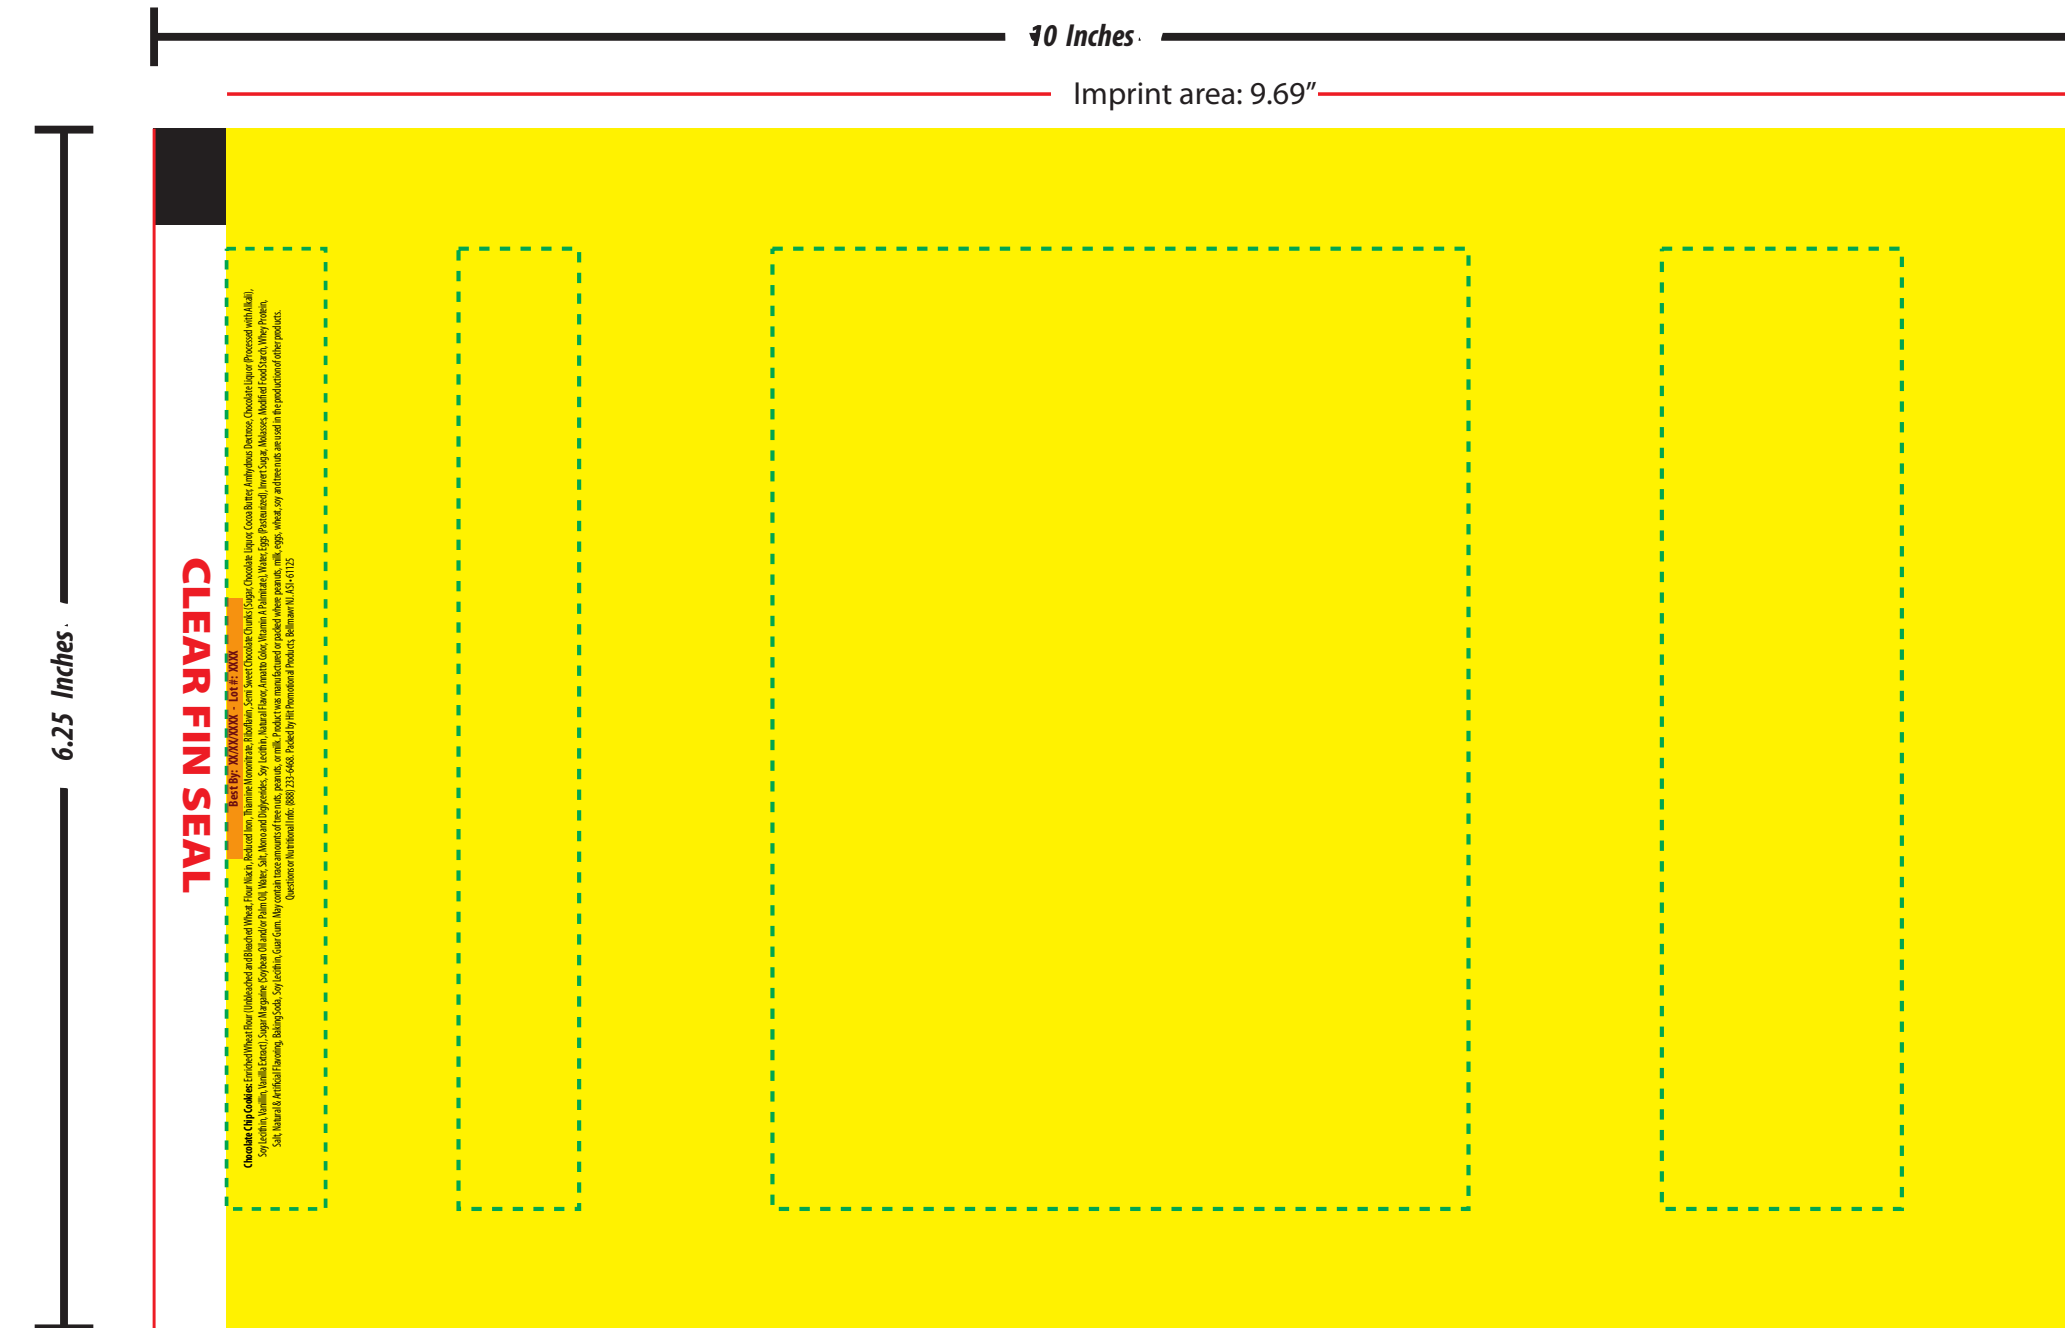

PRESS FILE

PROOF

The yellow artwork bleed area is the full bleed background printing area. The blue dotted line is the safe area that all important text and logos need to be inside or they will be hard to read.

The Purple color represents the clear window that will show the fill.

PMS COLORS: We print all artwork in process color (CMYK). All PMS colors will be converted and matched to their process color equivalents. To ensure your artwork prints as you expect, we request PMS values for all colors. If PMS values are not supplied we will print the artwork as it was sent in. We are not able to match PMS colors that are in gradients.

ZAGASNACK LAYOUT POSITIONS - For Visual Reference Only

UNFOLDED BAG

Left Fin Seal. This will be hidden by the Right Fin Seal.

This area will be covered once the Fin Seal is folded over in production.

Right Fin Seal. This will be visible on the back of the bag. Art Placed here will be partially on seal.

Dashed Line For Imprint Area Only. Will Not Print.

Order #	Item #	Imprint Colors:
XXXXXX	ZSH-CHOCCHIP02	XXX