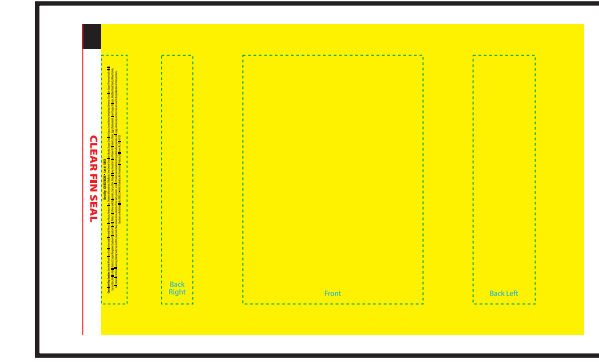

PRESS FILE

PROOF

The yellow artwork bleed area is the full bleed background printing area. The blue dotted line is the safe area that all important text and logos need to be inside or they will be hard to read.

The Purple color represents the clear window that will show the fill.

PMS COLORS: We print all artwork in process color (CMYK). All PMS colors will be converted and matched to their process color equivalents. To ensure your artwork prints as you expect, we request PMS values for all colors. If PMS values are not supplied we will print the artwork as it was sent in. We are not able to match PMS colors that are in gradients.

ZAGASNACK LAYOUT POSITIONS - For Visual Reference Only

UNFOLDED BAG

Left Fin Seal. This will be hidden by the Right Fin Seal.

This area will be covered once the Fin Seal is folded over in production.

Right Fin Seal. This will be visible on the back of the bag. Art Placed here will be partially on seal.

Because of slight shifting in the production of the bags, it is best to have the artwork/color of the TOP SEAL match the BOTTOM SEAL. This will ensure that if shifting occurs the bags will still look seamless and not have a thin strip of misplaced artwork/color.