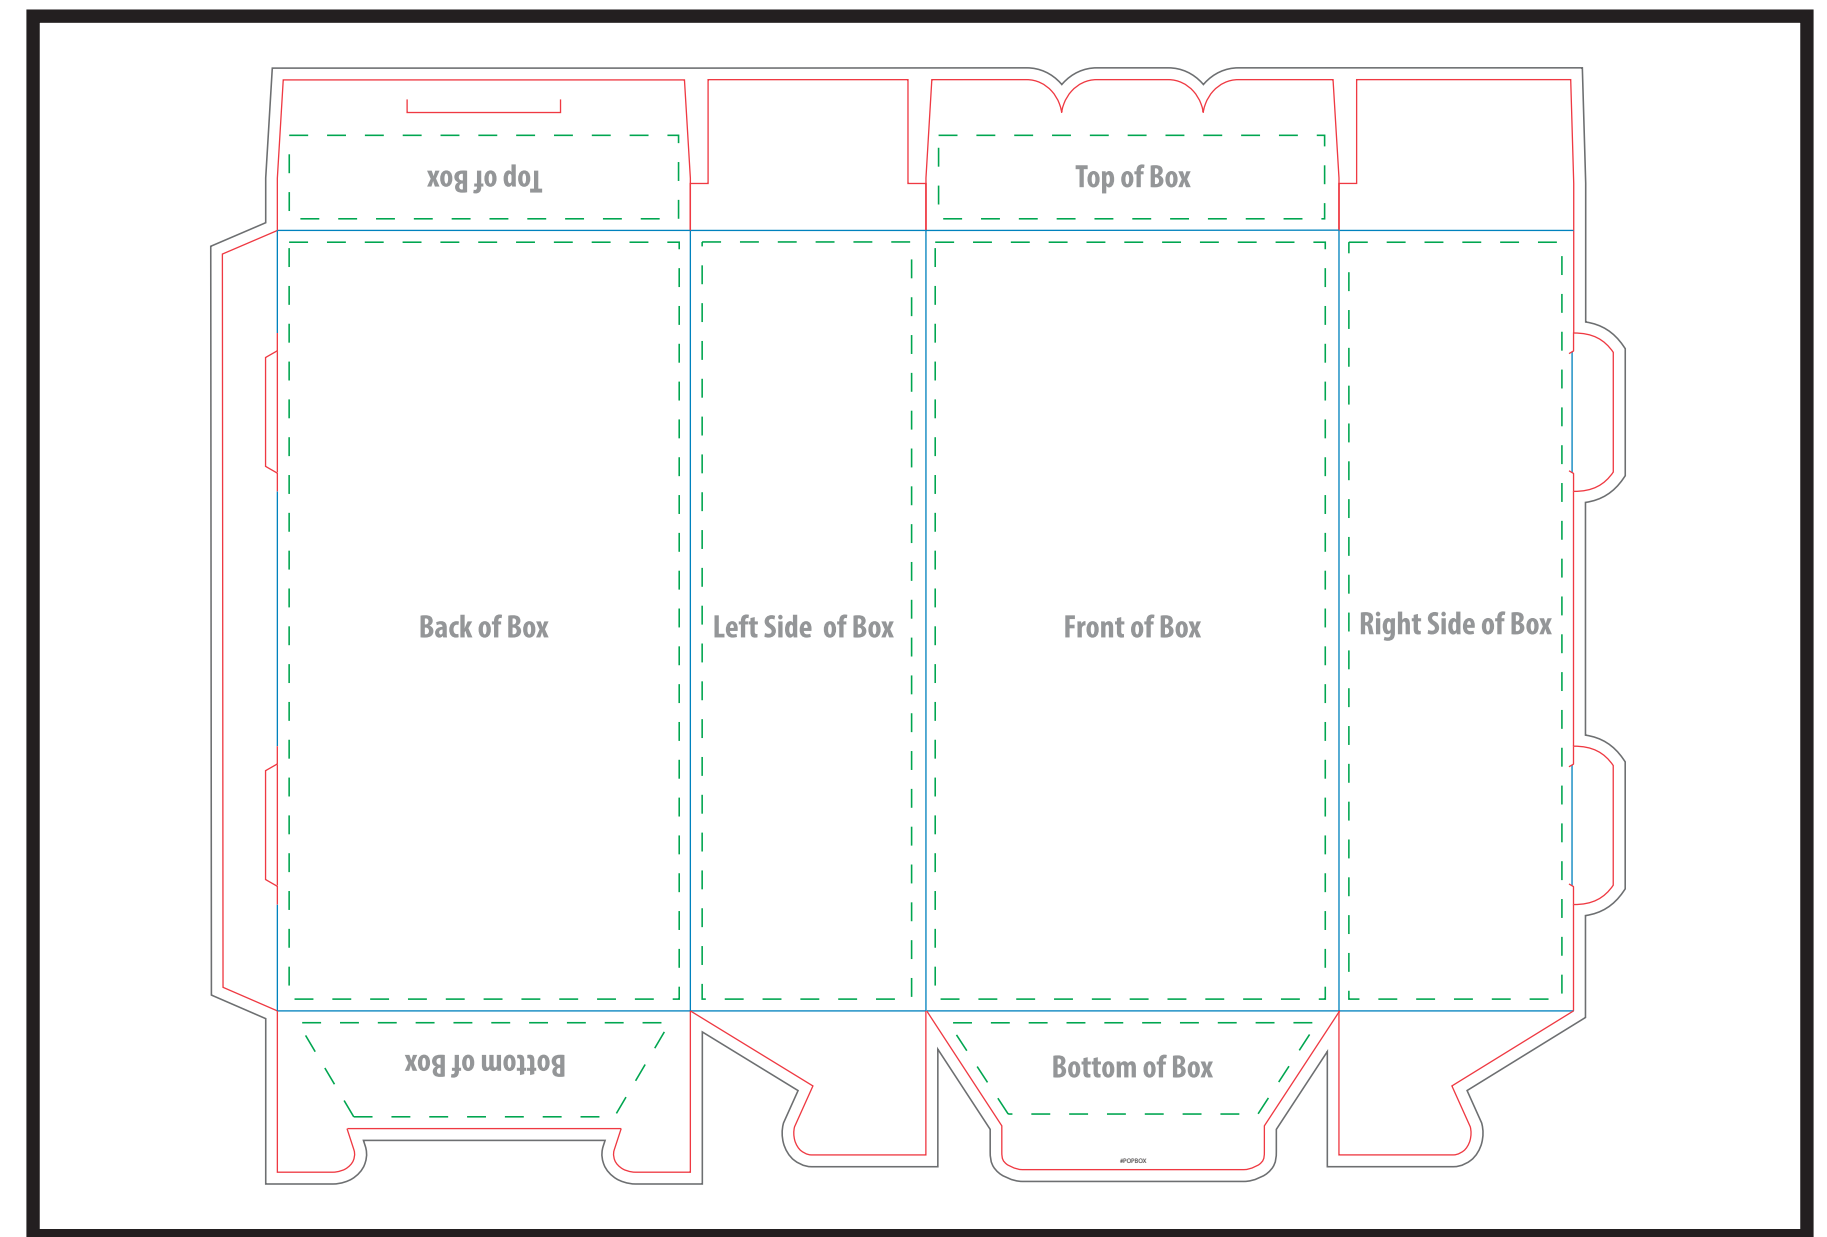

PMS COLORS: We print all artwork in process color (CMYK). All PMS colors will be converted and matched to their process color equivalents. To ensure your artwork prints as you expect, we request PMS values for all colors. If PMS values are not supplied we will print the artwork as it was sent in. We are not able to match PMS colors that are in gradients.

BOX LAYOUT POSITIONS - For Visual Reference Only

Design artwork on template below

Dashed Line For Imprint Area Only, Will Not Print.

Order #	Item #	Imprint Colors:
XXXXXXXX	Pop Box Empty	XXX