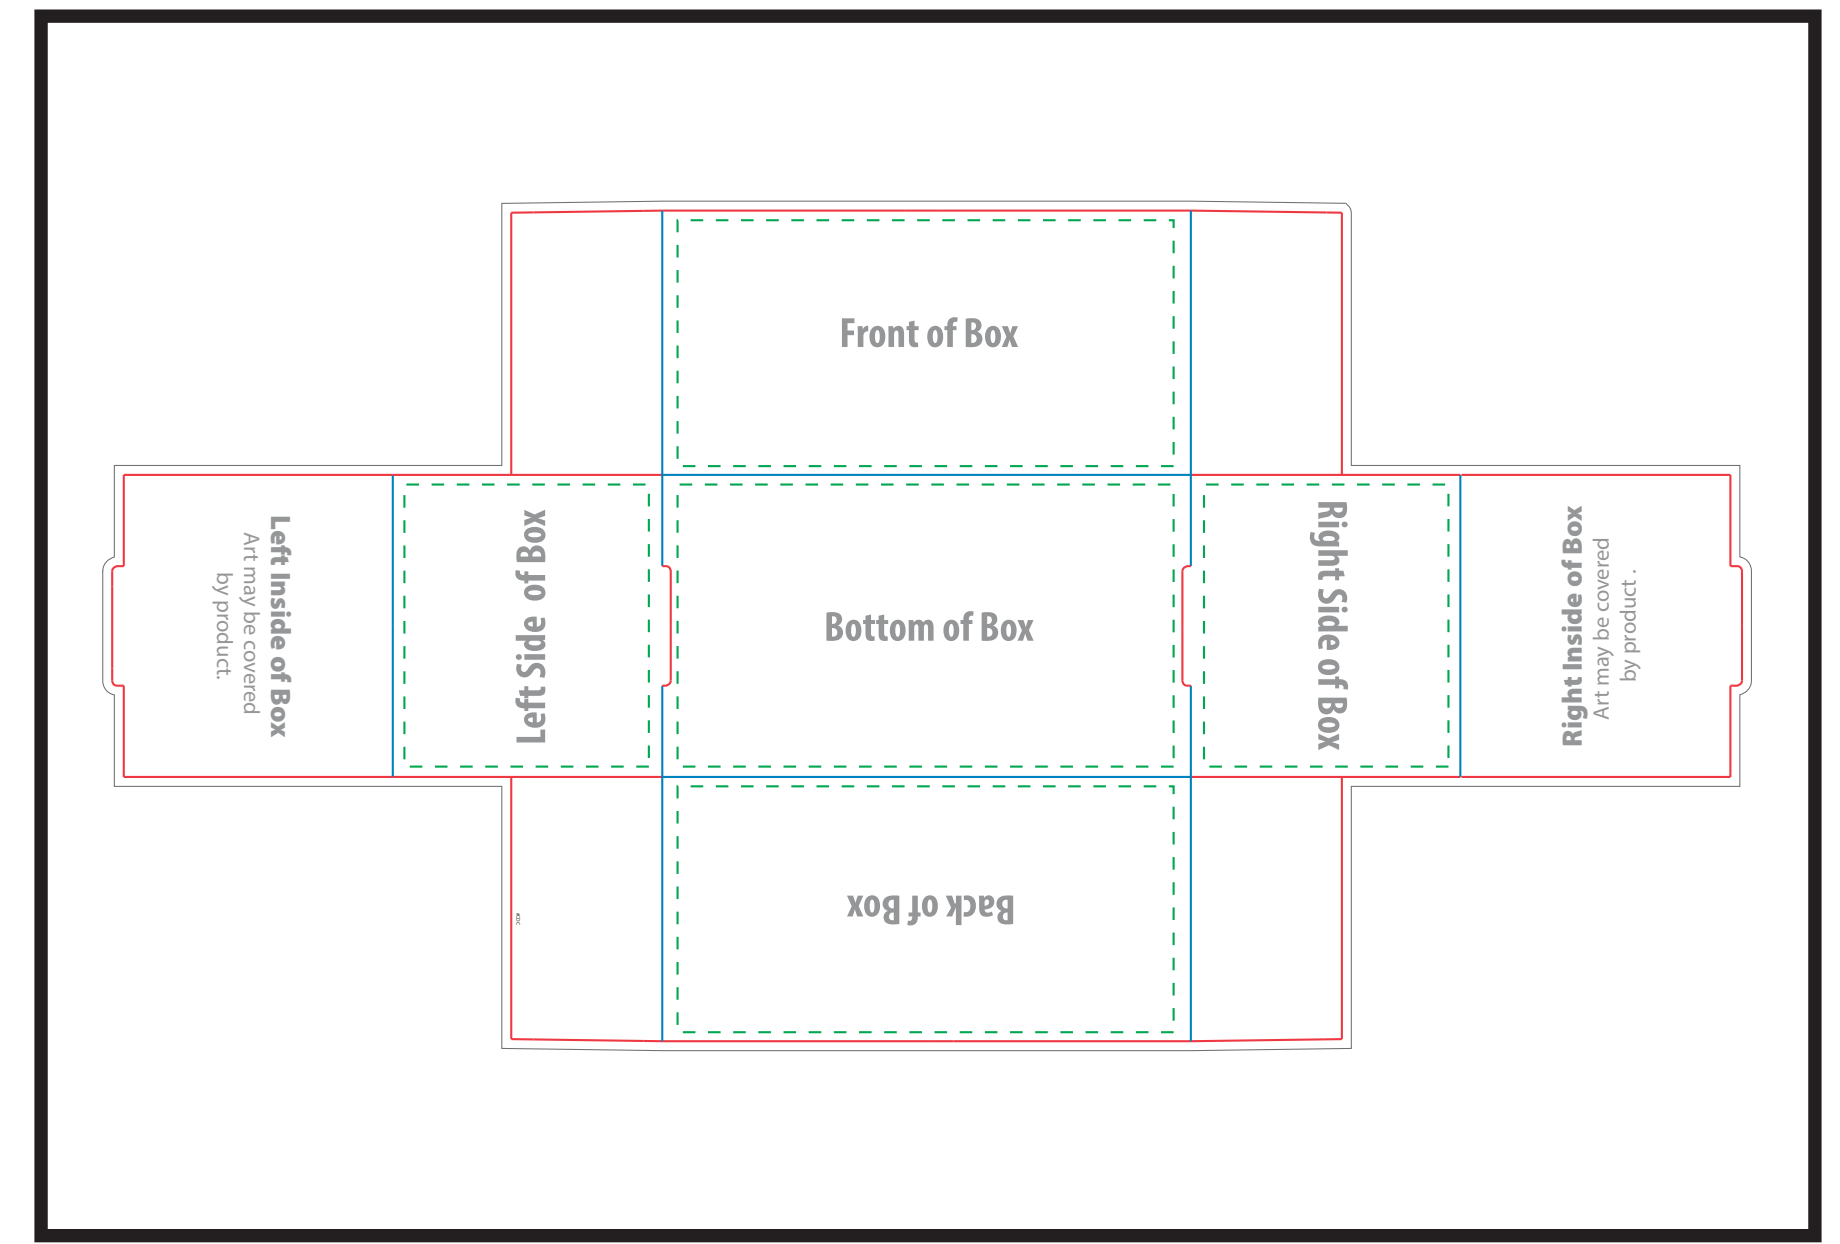

PMS COLORS: We print all artwork in process color (CMYK). All PMS colors will be converted and matched to their process color equivalents. To ensure your artwork prints as you expect, we request PMS values for all colors. If PMS values are not supplied we will print the artwork as it was sent in. We are not able to match PMS colors that are in gradients.

BOX LAYOUT POSITIONS - For Visual Reference Only

Design artwork on template below

Dashed Line For Imprint Area Only, Will Not Print.

Order #	Item #	Imprint Colors:
XXXXXXX	CDC	XXX