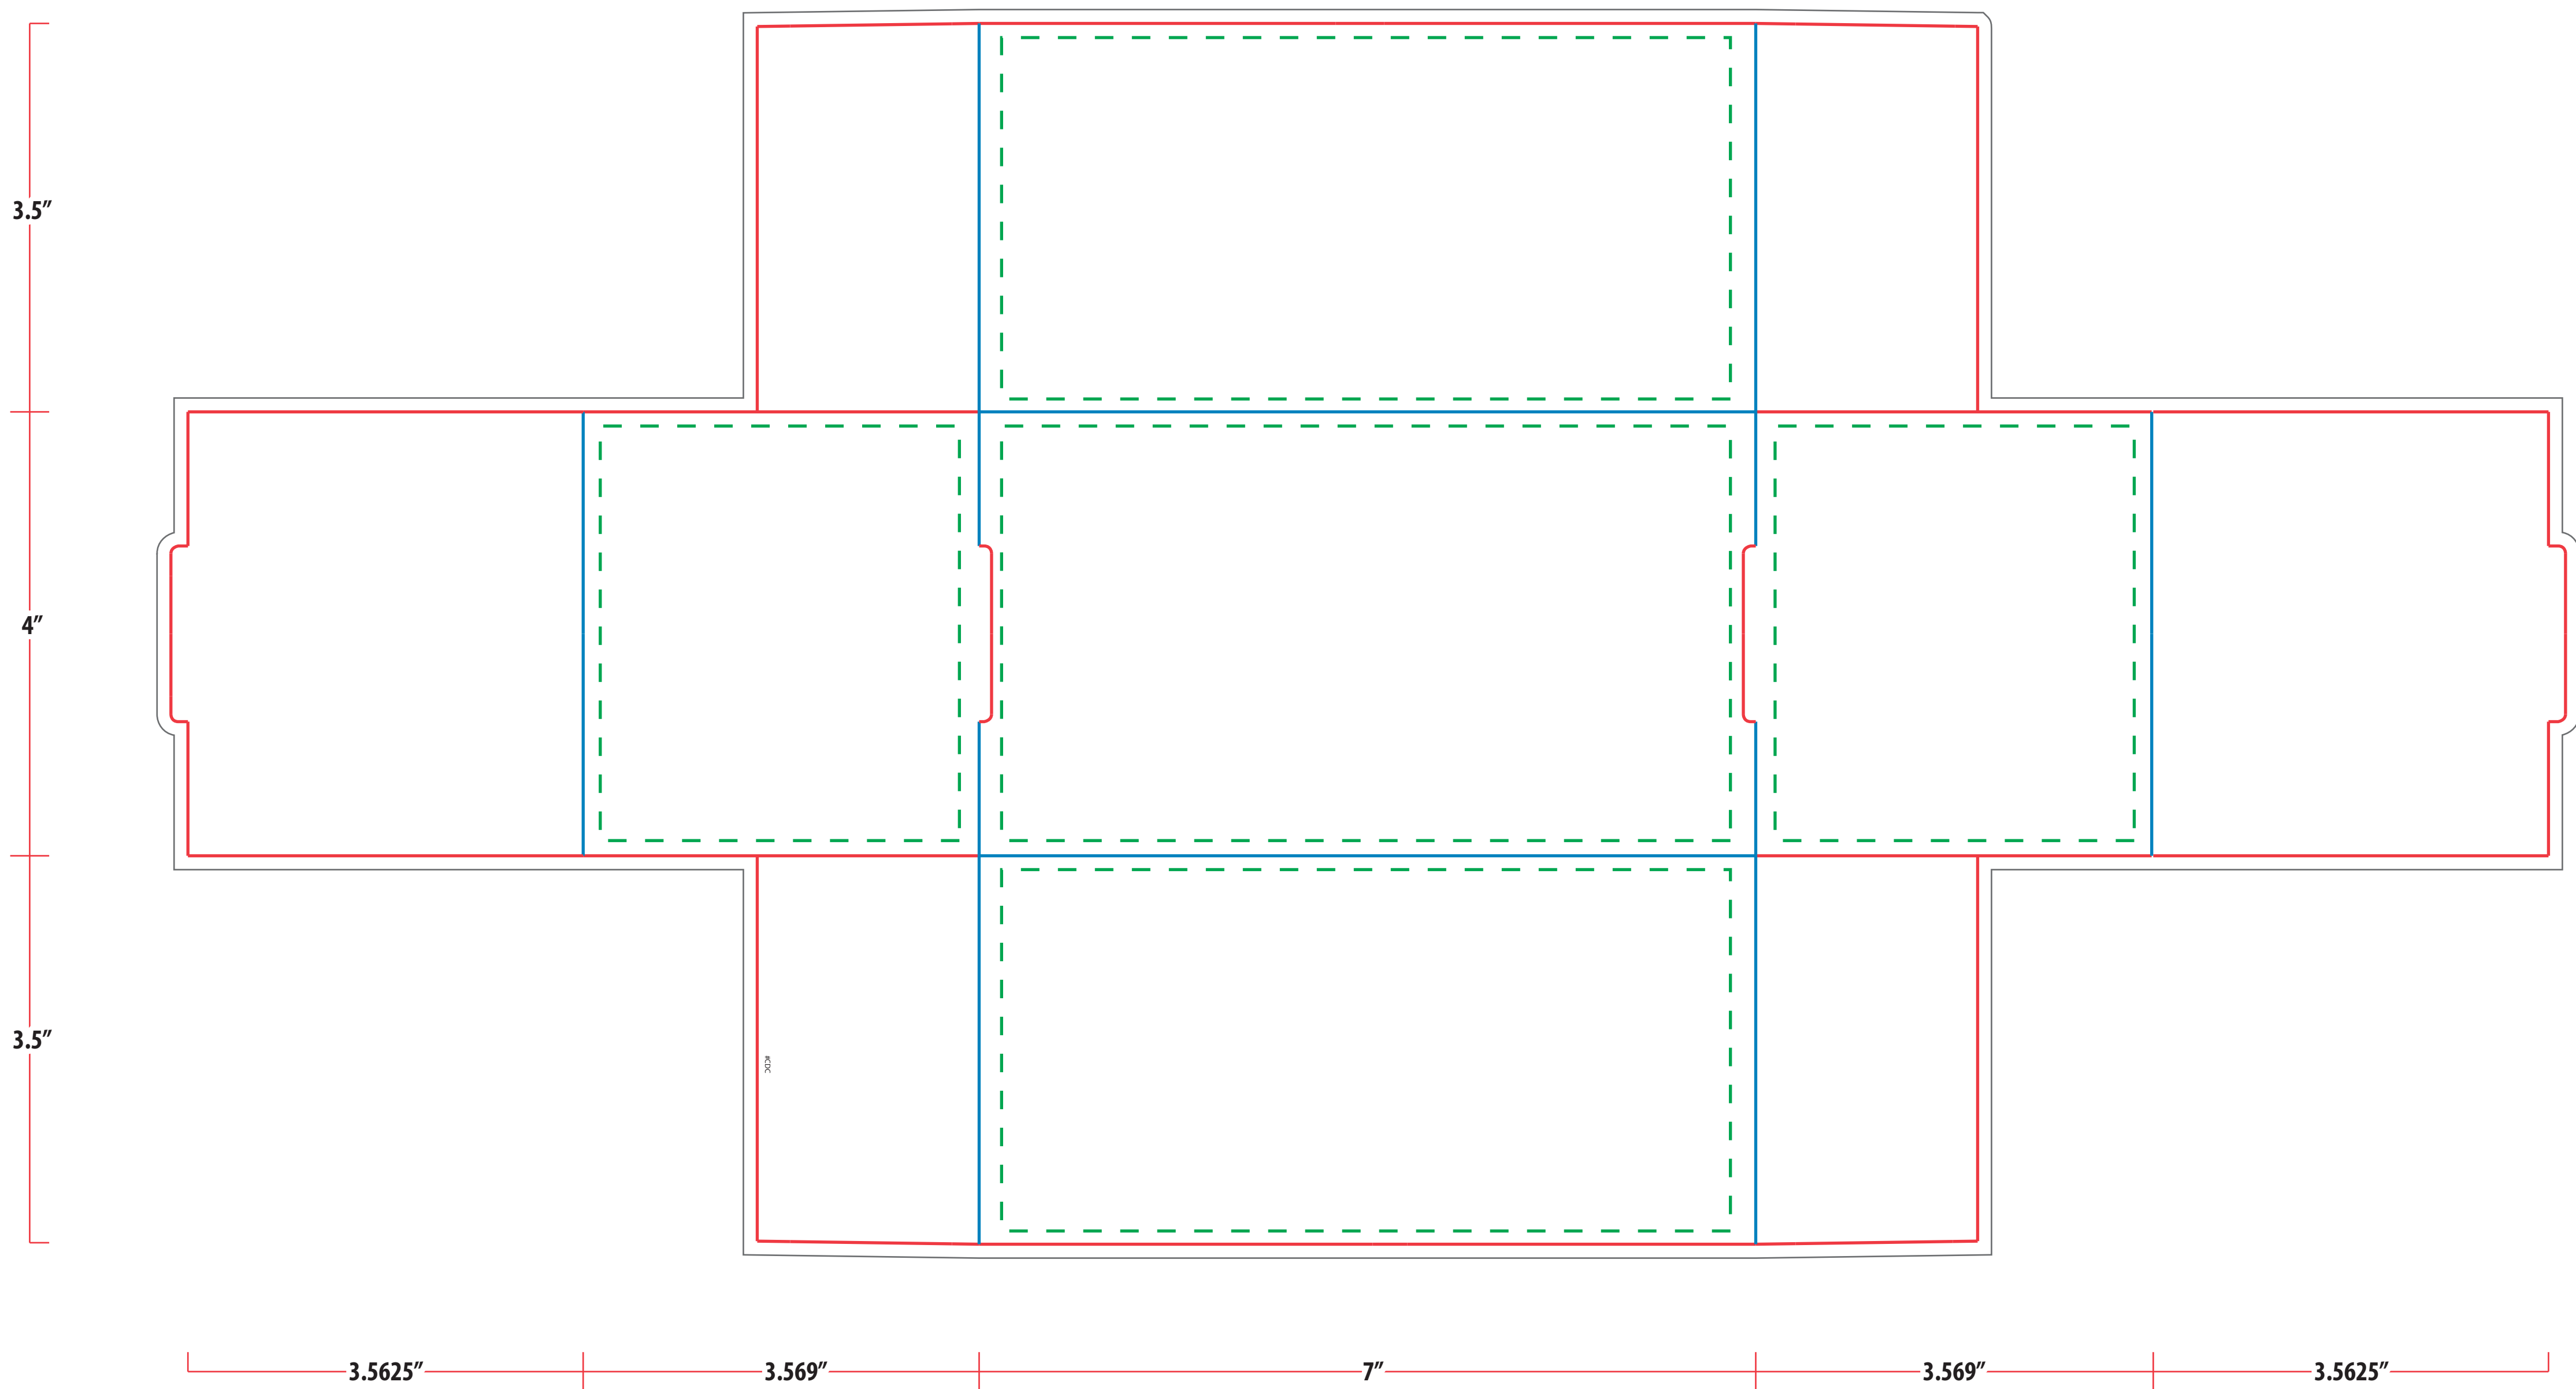

PMS COLORS: We print all artwork in process color (CMYK). All PMS colors will be converted and matched to their process color equivalents. To ensure your artwork prints as you expect, we request PMS values for all colors. If PMS values are not supplied we will print the artwork as it was sent in. We are not able to match PMS colors that are in gradients.

BOX LAYOUT POSITIONS - For Visual Reference Only

Design artwork on template below

Dashed Line For Imprint Area Only, Will Not Print.

Order #	Item #	Imprint Colors:
XXXXXXX	CDC	XXX