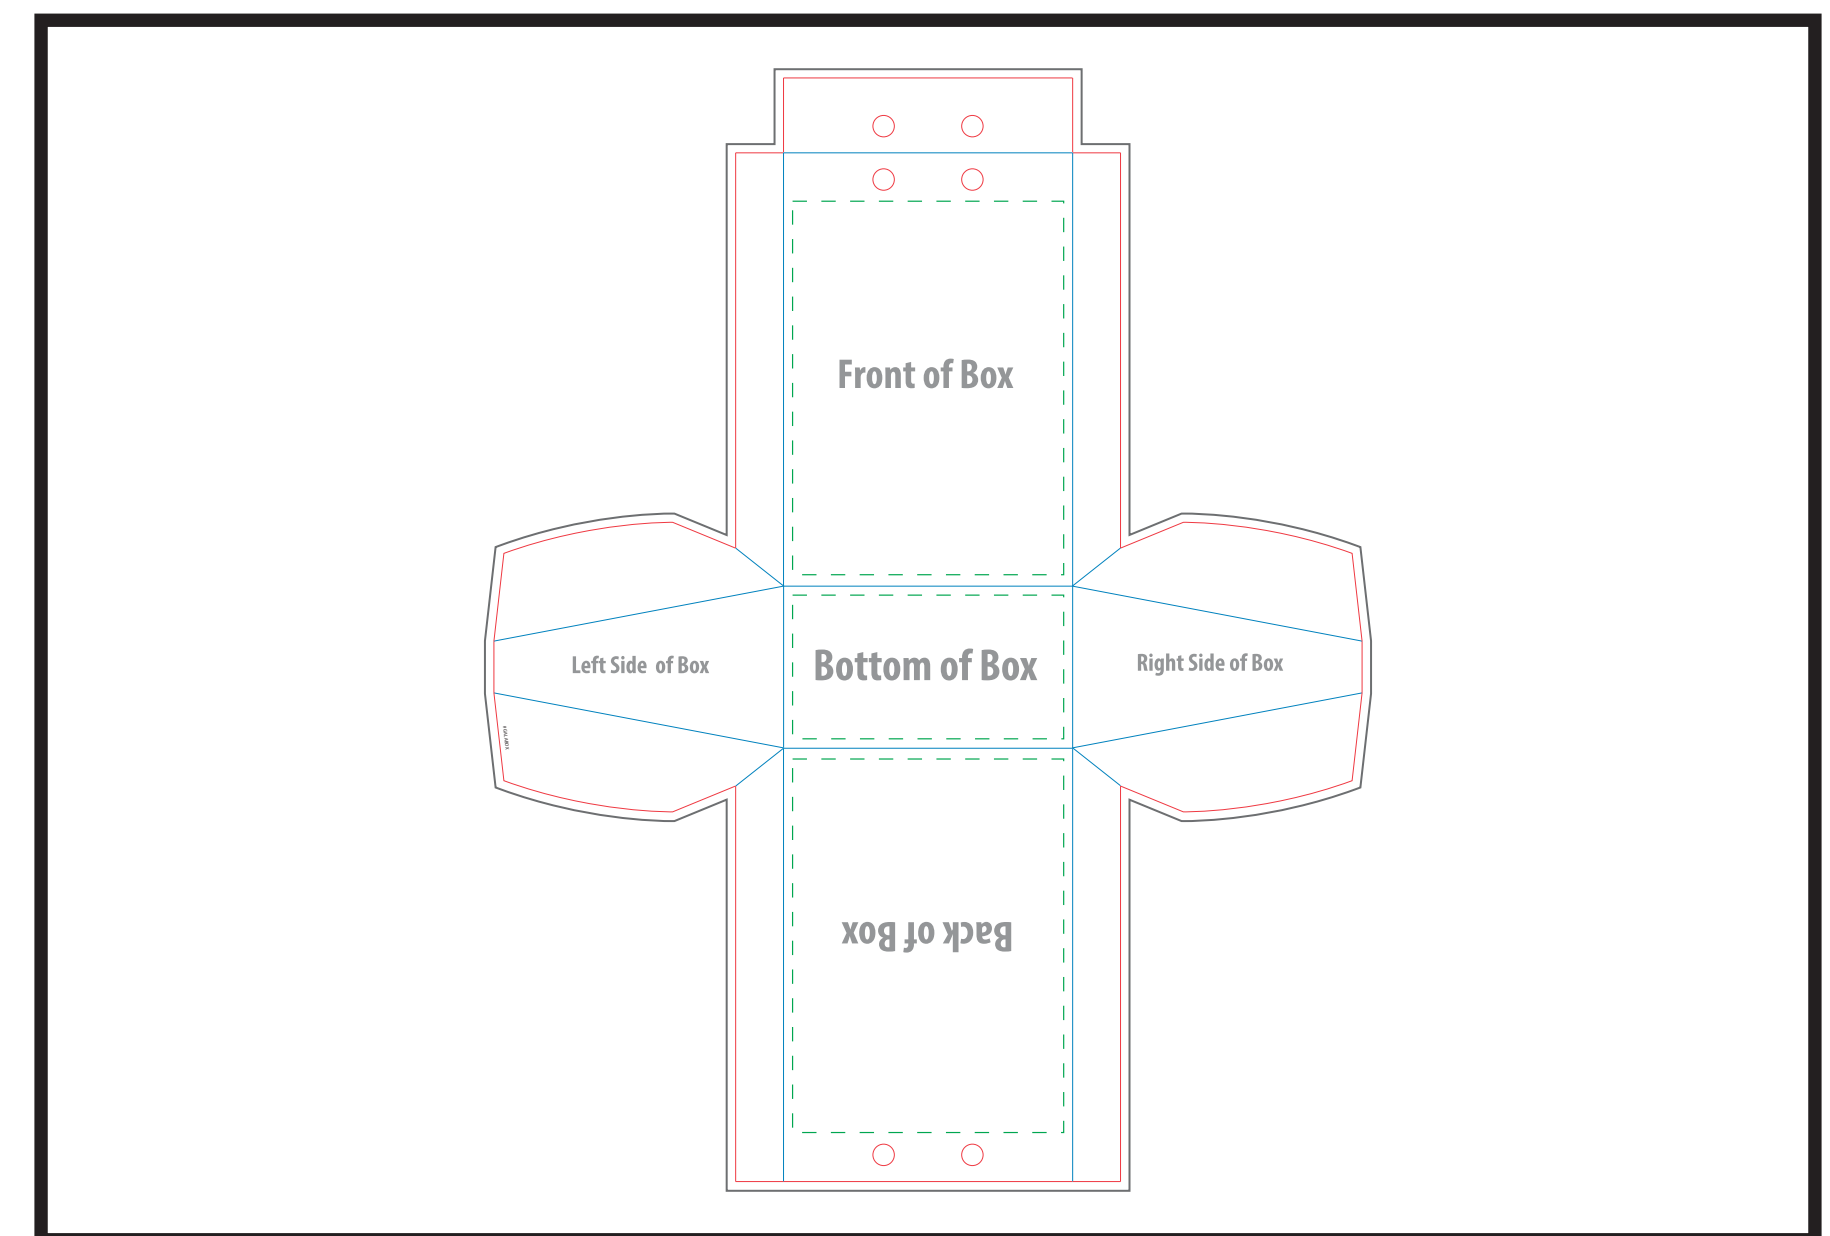

**PMS COLORS:** We print all artwork in process color (CMYK). All PMS colors will be converted and matched to their process color equivalents. To ensure your artwork prints as you expect, we request PMS values for all colors. If PMS values are not supplied we will print the artwork as it was sent in. We are not able to match PMS colors that are in gradients.

**BOX LAYOUT POSITIONS - For Visual Reference Only**

**Design artwork on template below**

**Dashed Line For Imprint Area Only, Will Not Print.**

Order #	Item #	Imprint Colors:
XXXXXXXX	GalaBox	XXX