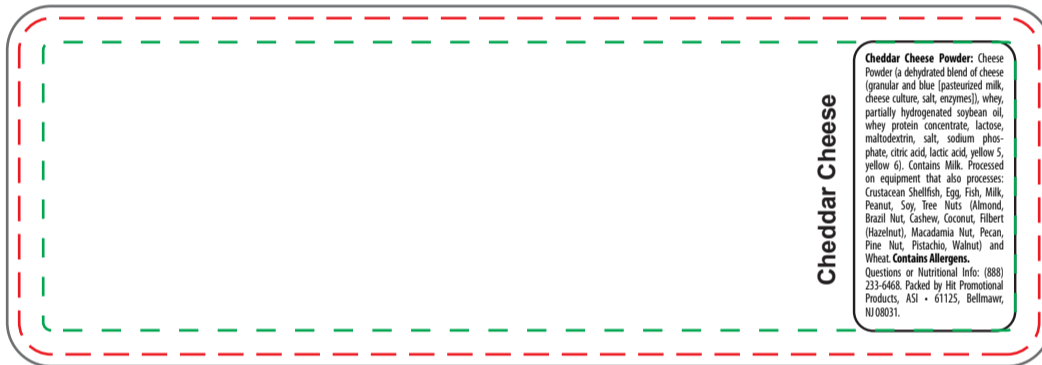

#POPCORN-SET Labels

- Live Imprint Area
- Bleed Line
- Cut Line

PMS COLORS: We print all artwork in process color (CMYK). All PMS colors will be converted and matched to their process color equivalents. To ensure your artwork prints as you expect, we request PMS values for all colors. If PMS values are not supplied we will print the artwork as it was sent in. We are not able to match PMS colors that are in gradients.

Sour Cream & Onion Powder:

Cheddar Cheese Powder:

5.3125"W x 1.75"H

Dashed Line For Imprint Area Only, Will Not Print.

Order #	Item #	Imprint Colors:
XXXXXXXX	POPCORN-SET - Labels	XXX