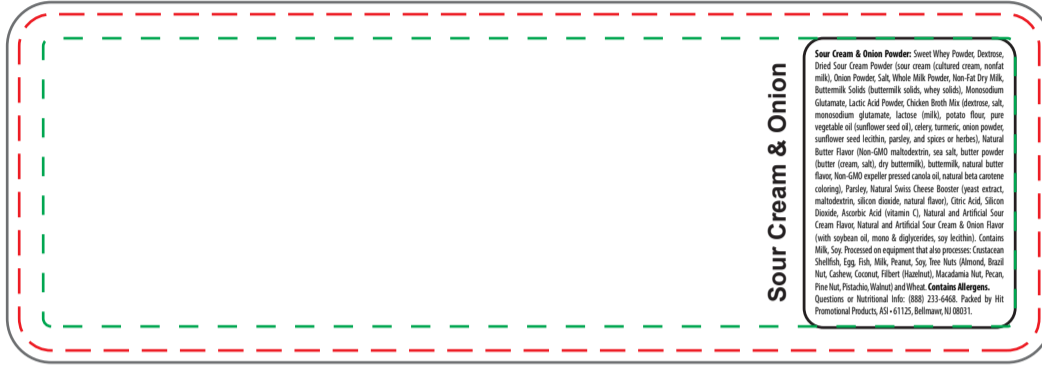

#POPCORN-SET Labels

- Live Imprint Area
- Bleed Line
- Cut Line

PMS COLORS: We print all artwork in process color (CMYK). All PMS colors will be converted and matched to their process color equivalents. To ensure your artwork prints as you expect, we request PMS values for all colors. If PMS values are not supplied we will print the artwork as it was sent in. We are not able to match PMS colors that are in gradients.

Sour Cream & Onion Powder:

Cheddar Cheese Powder:

5.3125"W x 1.75"H

Dashed Line For Imprint Area Only, Will Not Print.

Order #	Item #	Imprint Colors:
XXXXXXXX	POPCORN-SET - Labels	XXX