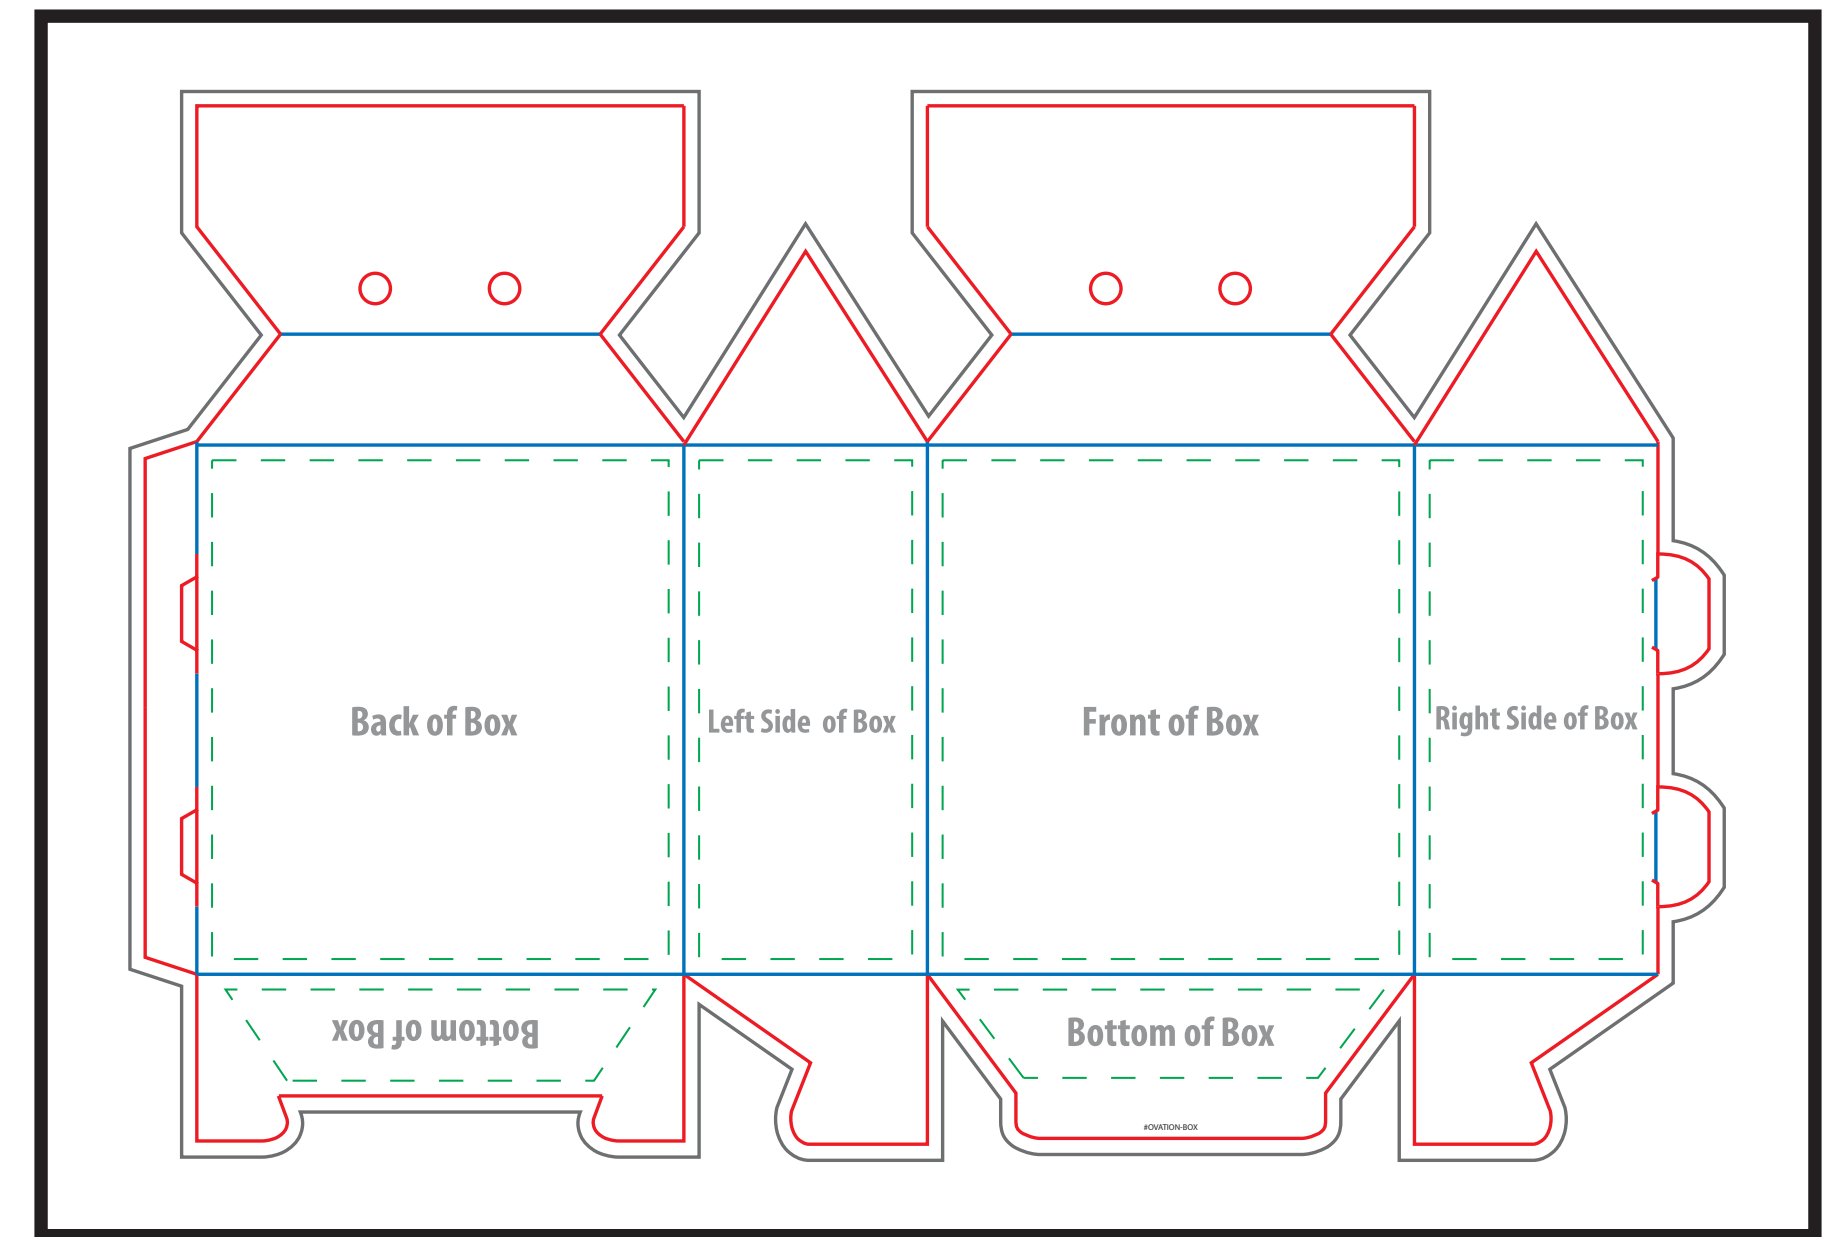

PMS COLORS: We print all artwork in process color (CMYK). All PMS colors will be converted and matched to their process color equivalents. To ensure your artwork prints as you expect, we request PMS values for all colors. If PMS values are not supplied we will print the artwork as it was sent in. We are not able to match PMS colors that are in gradients.

BOX LAYOUT POSITIONS - For Visual Reference Only

Design artwork on template below

Dashed Line For Imprint Area Only, Will Not Print.

Order #	Item #	Imprint Colors:
XXXXXXX	Ovation-Box	XXX