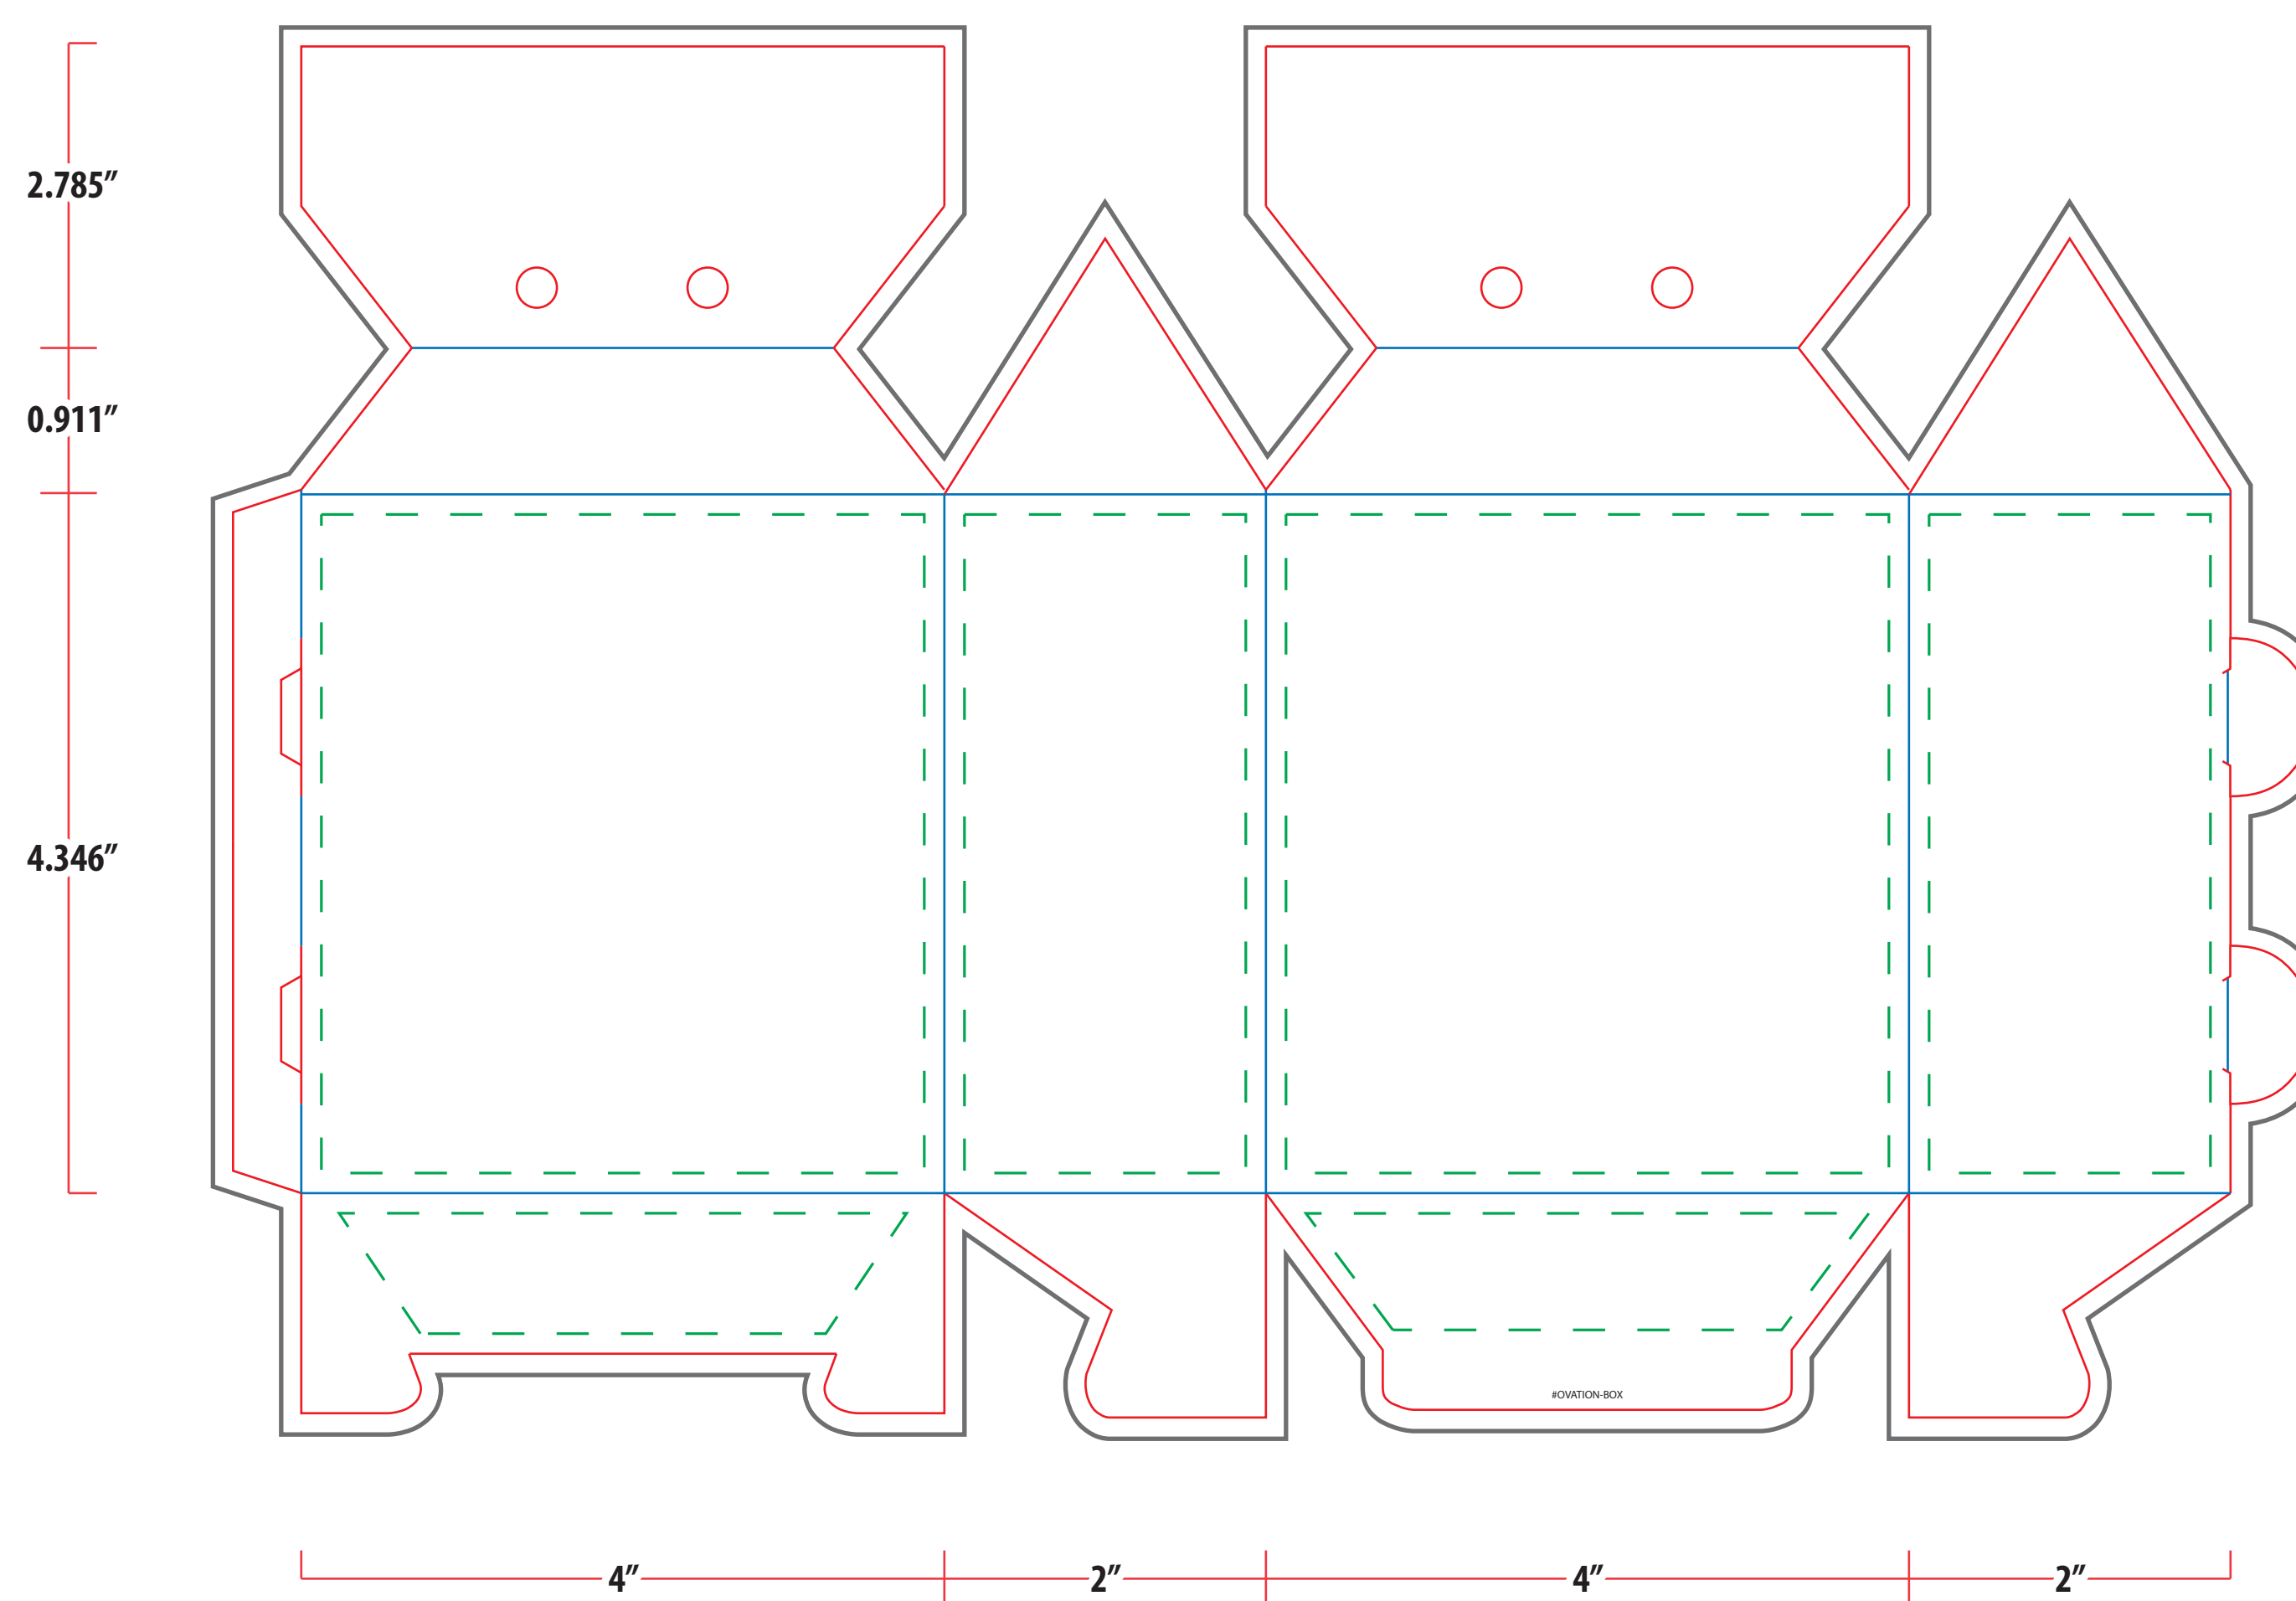

PMS COLORS: We print all artwork in process color (CMYK). All PMS colors will be converted and matched to their process color equivalents. To ensure your artwork prints as you expect, we request PMS values for all colors. If PMS values are not supplied we will print the artwork as it was sent in. We are not able to match PMS colors that are in gradients.

BOX LAYOUT POSITIONS - For Visual Reference Only

Design artwork on template below

Dashed Line For Imprint Area Only, Will Not Print.

Order #	Item #	Imprint Colors:
XXXXXXX	Ovation-Box	XXX