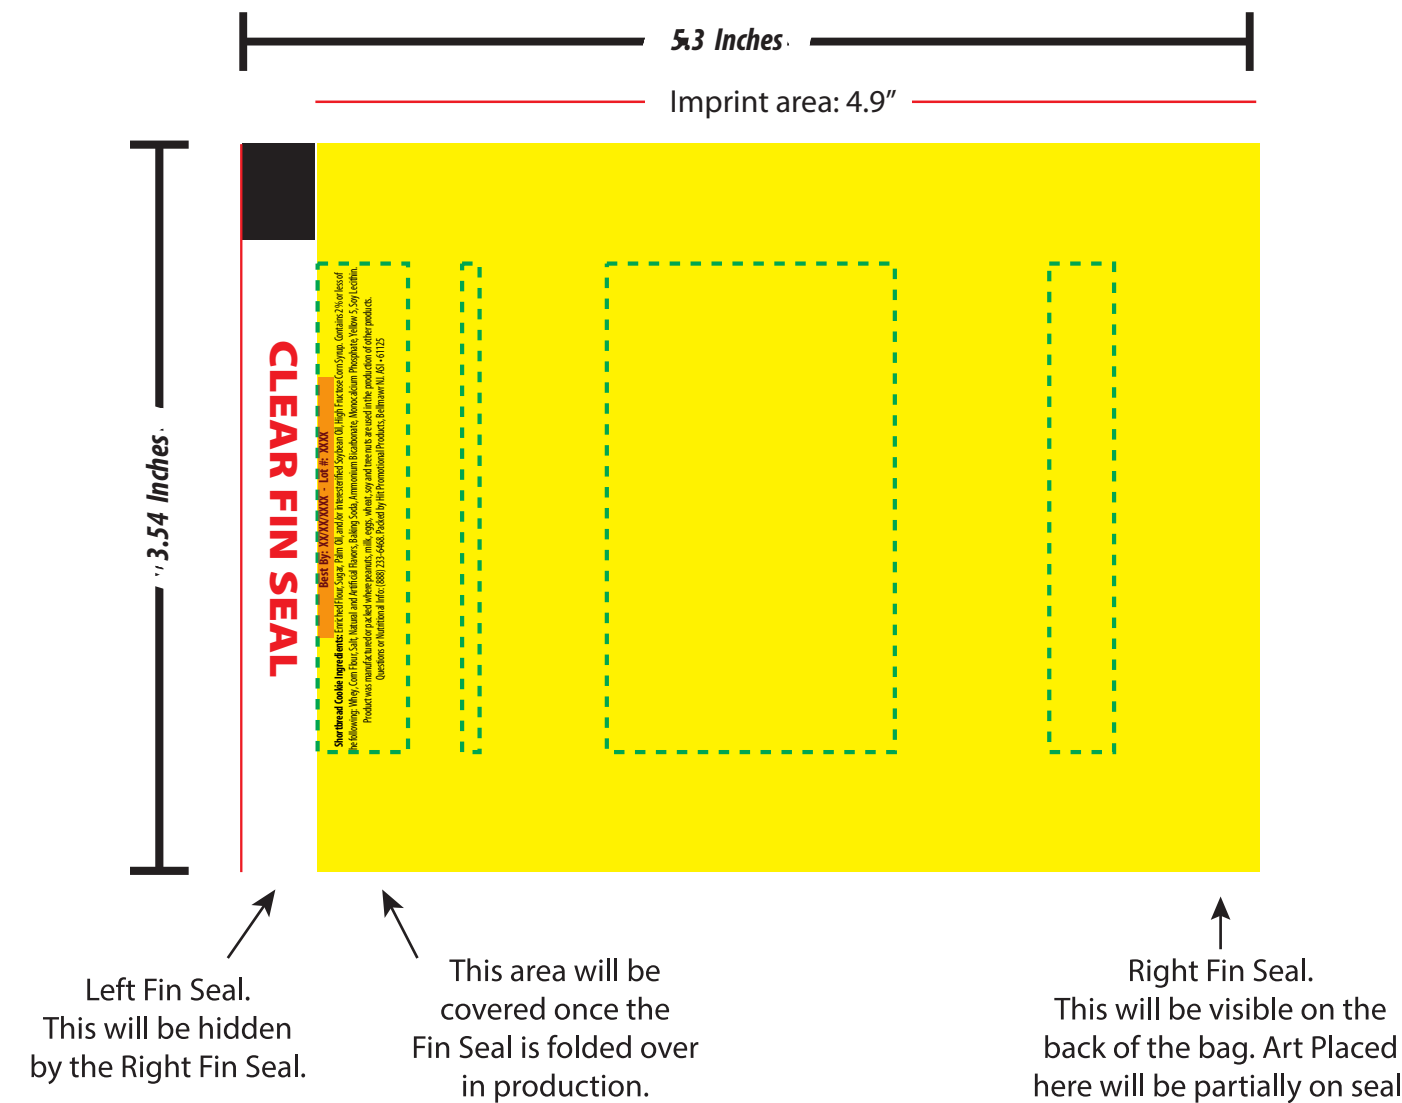

UNFOLDED BAG

Use Purple color to represent the clear window that will show the fill

PMS COLORS

--- Safe Area
Artwork Bleed