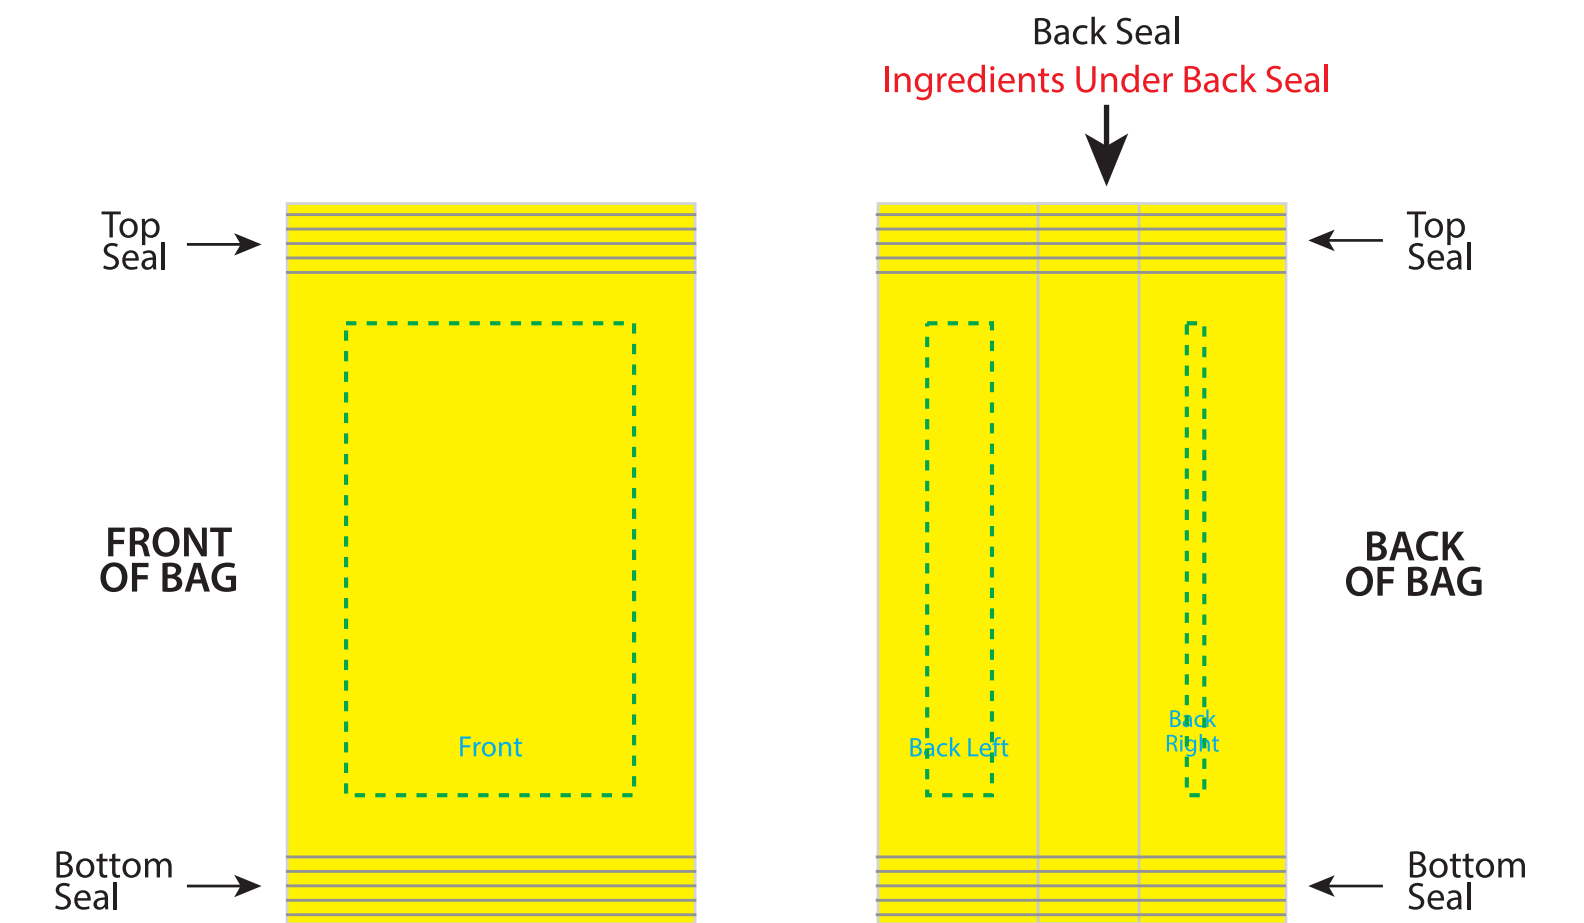

# PRESS FILE

**PROOF**

The yellow artwork bleed area is the full bleed background printing area. The blue dotted line is the safe area that all important text and logos need to be inside or they will be hard to read.

ZAGASNACK LAYOUT POSITIONS - For Visual Reference Only

## UNFOLDED BAG

Use Purple color to represent the clear window that will show the fill

PMS COLORS

--- Safe Area  
Artwork Bleed

## PLEASE BE ADVISED

During the printing and manufacturing process your artwork may shift up to .125" in any direction.

Because of slight shifting in the production of the bags, it is best to have the artwork/color of the TOP SEAL match the BOTTOM SEAL. This will ensure that if shifting occurs the bags will still look seamless and not have a thin strip of misplaced artwork/color.