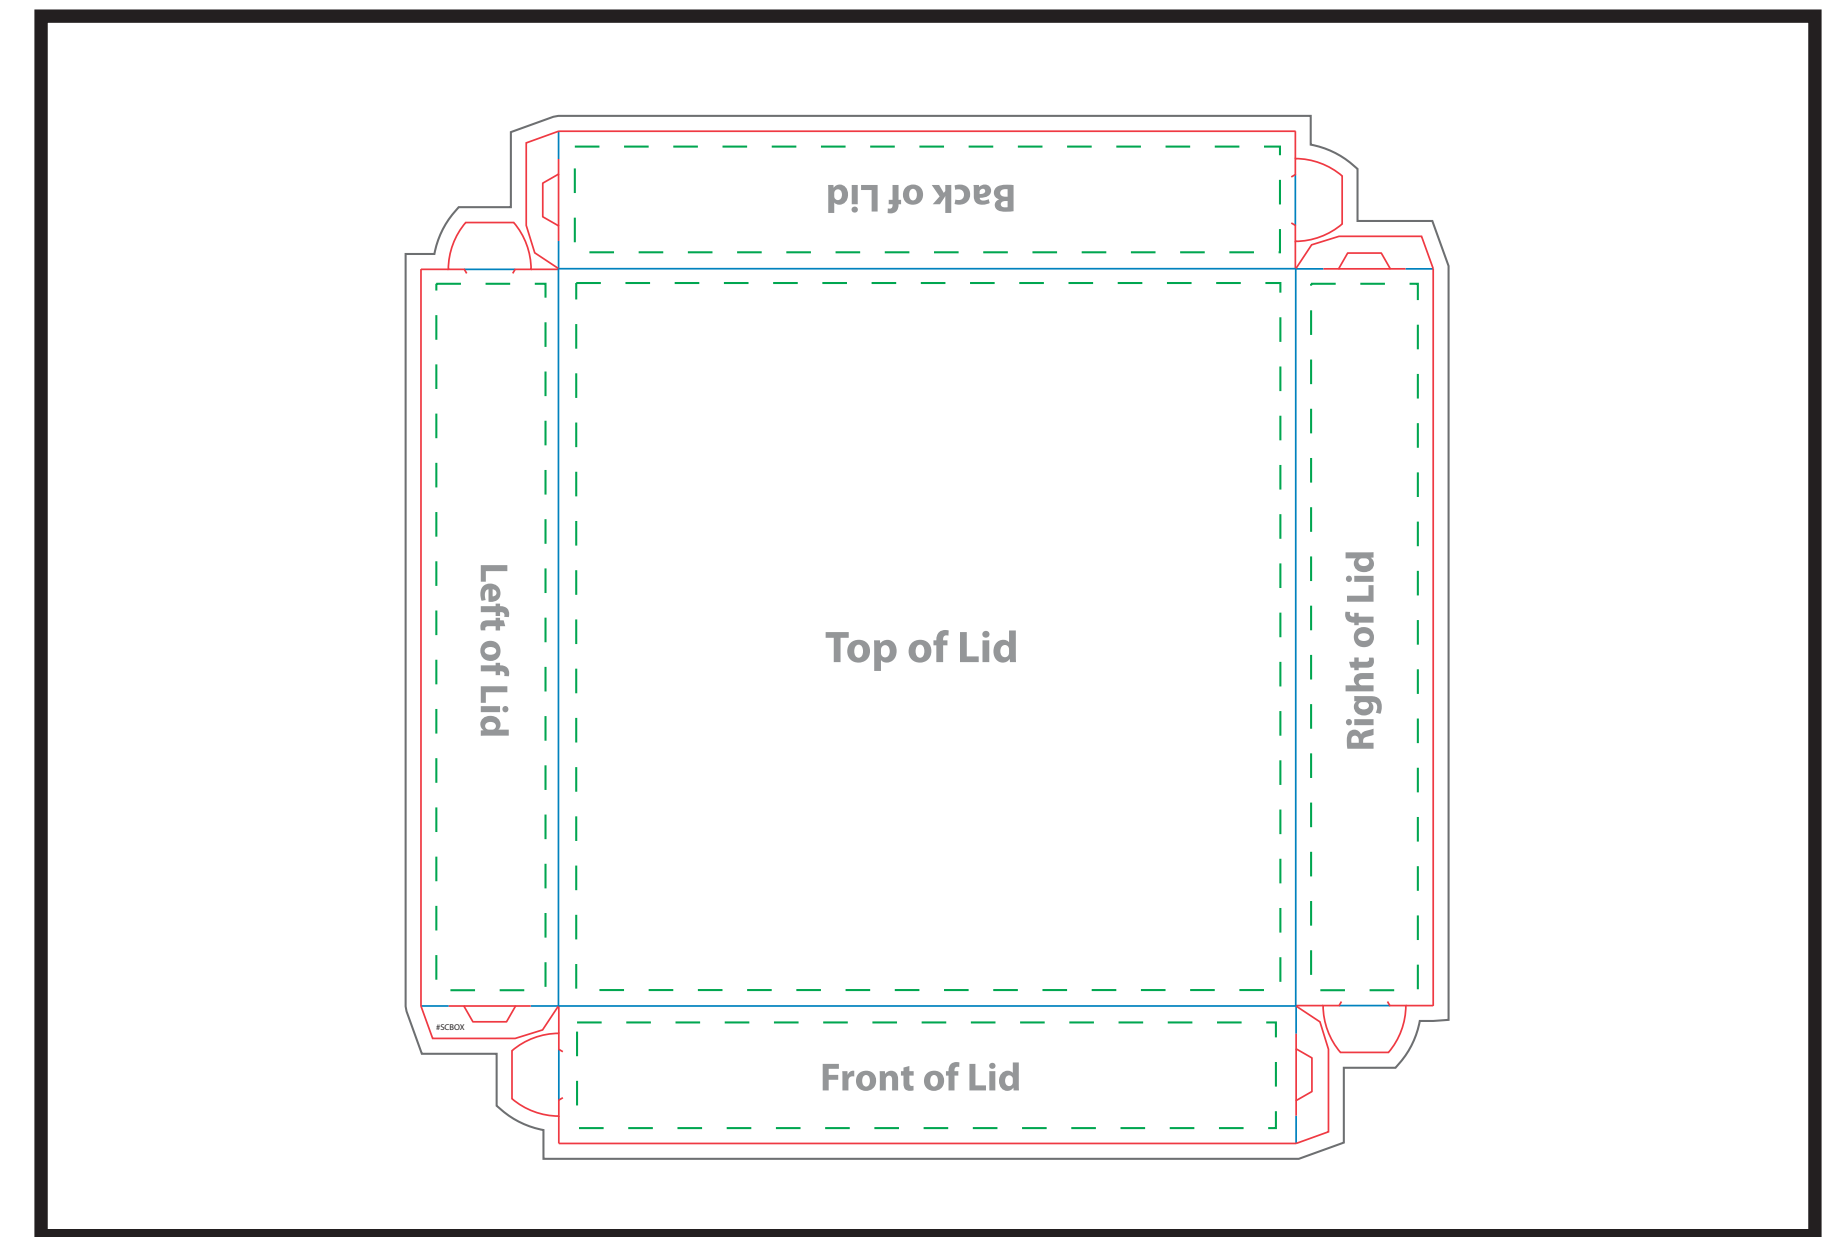

**PMS COLORS:** We print all artwork in process color (CMYK). All PMS colors will be converted and matched to their process color equivalents. To ensure your artwork prints as you expect, we request PMS values for all colors. If PMS values are not supplied we will print the artwork as it was sent in. We are not able to match PMS colors that are in gradients.

**BOX LAYOUT POSITIONS - For Visual Reference Only**

*Design artwork on template below*

**Dashed Line For Imprint Area Only, Will Not Print.**

Order #	Item #	Imprint Colors:
XXXXXXXX	SC BOX	XXX