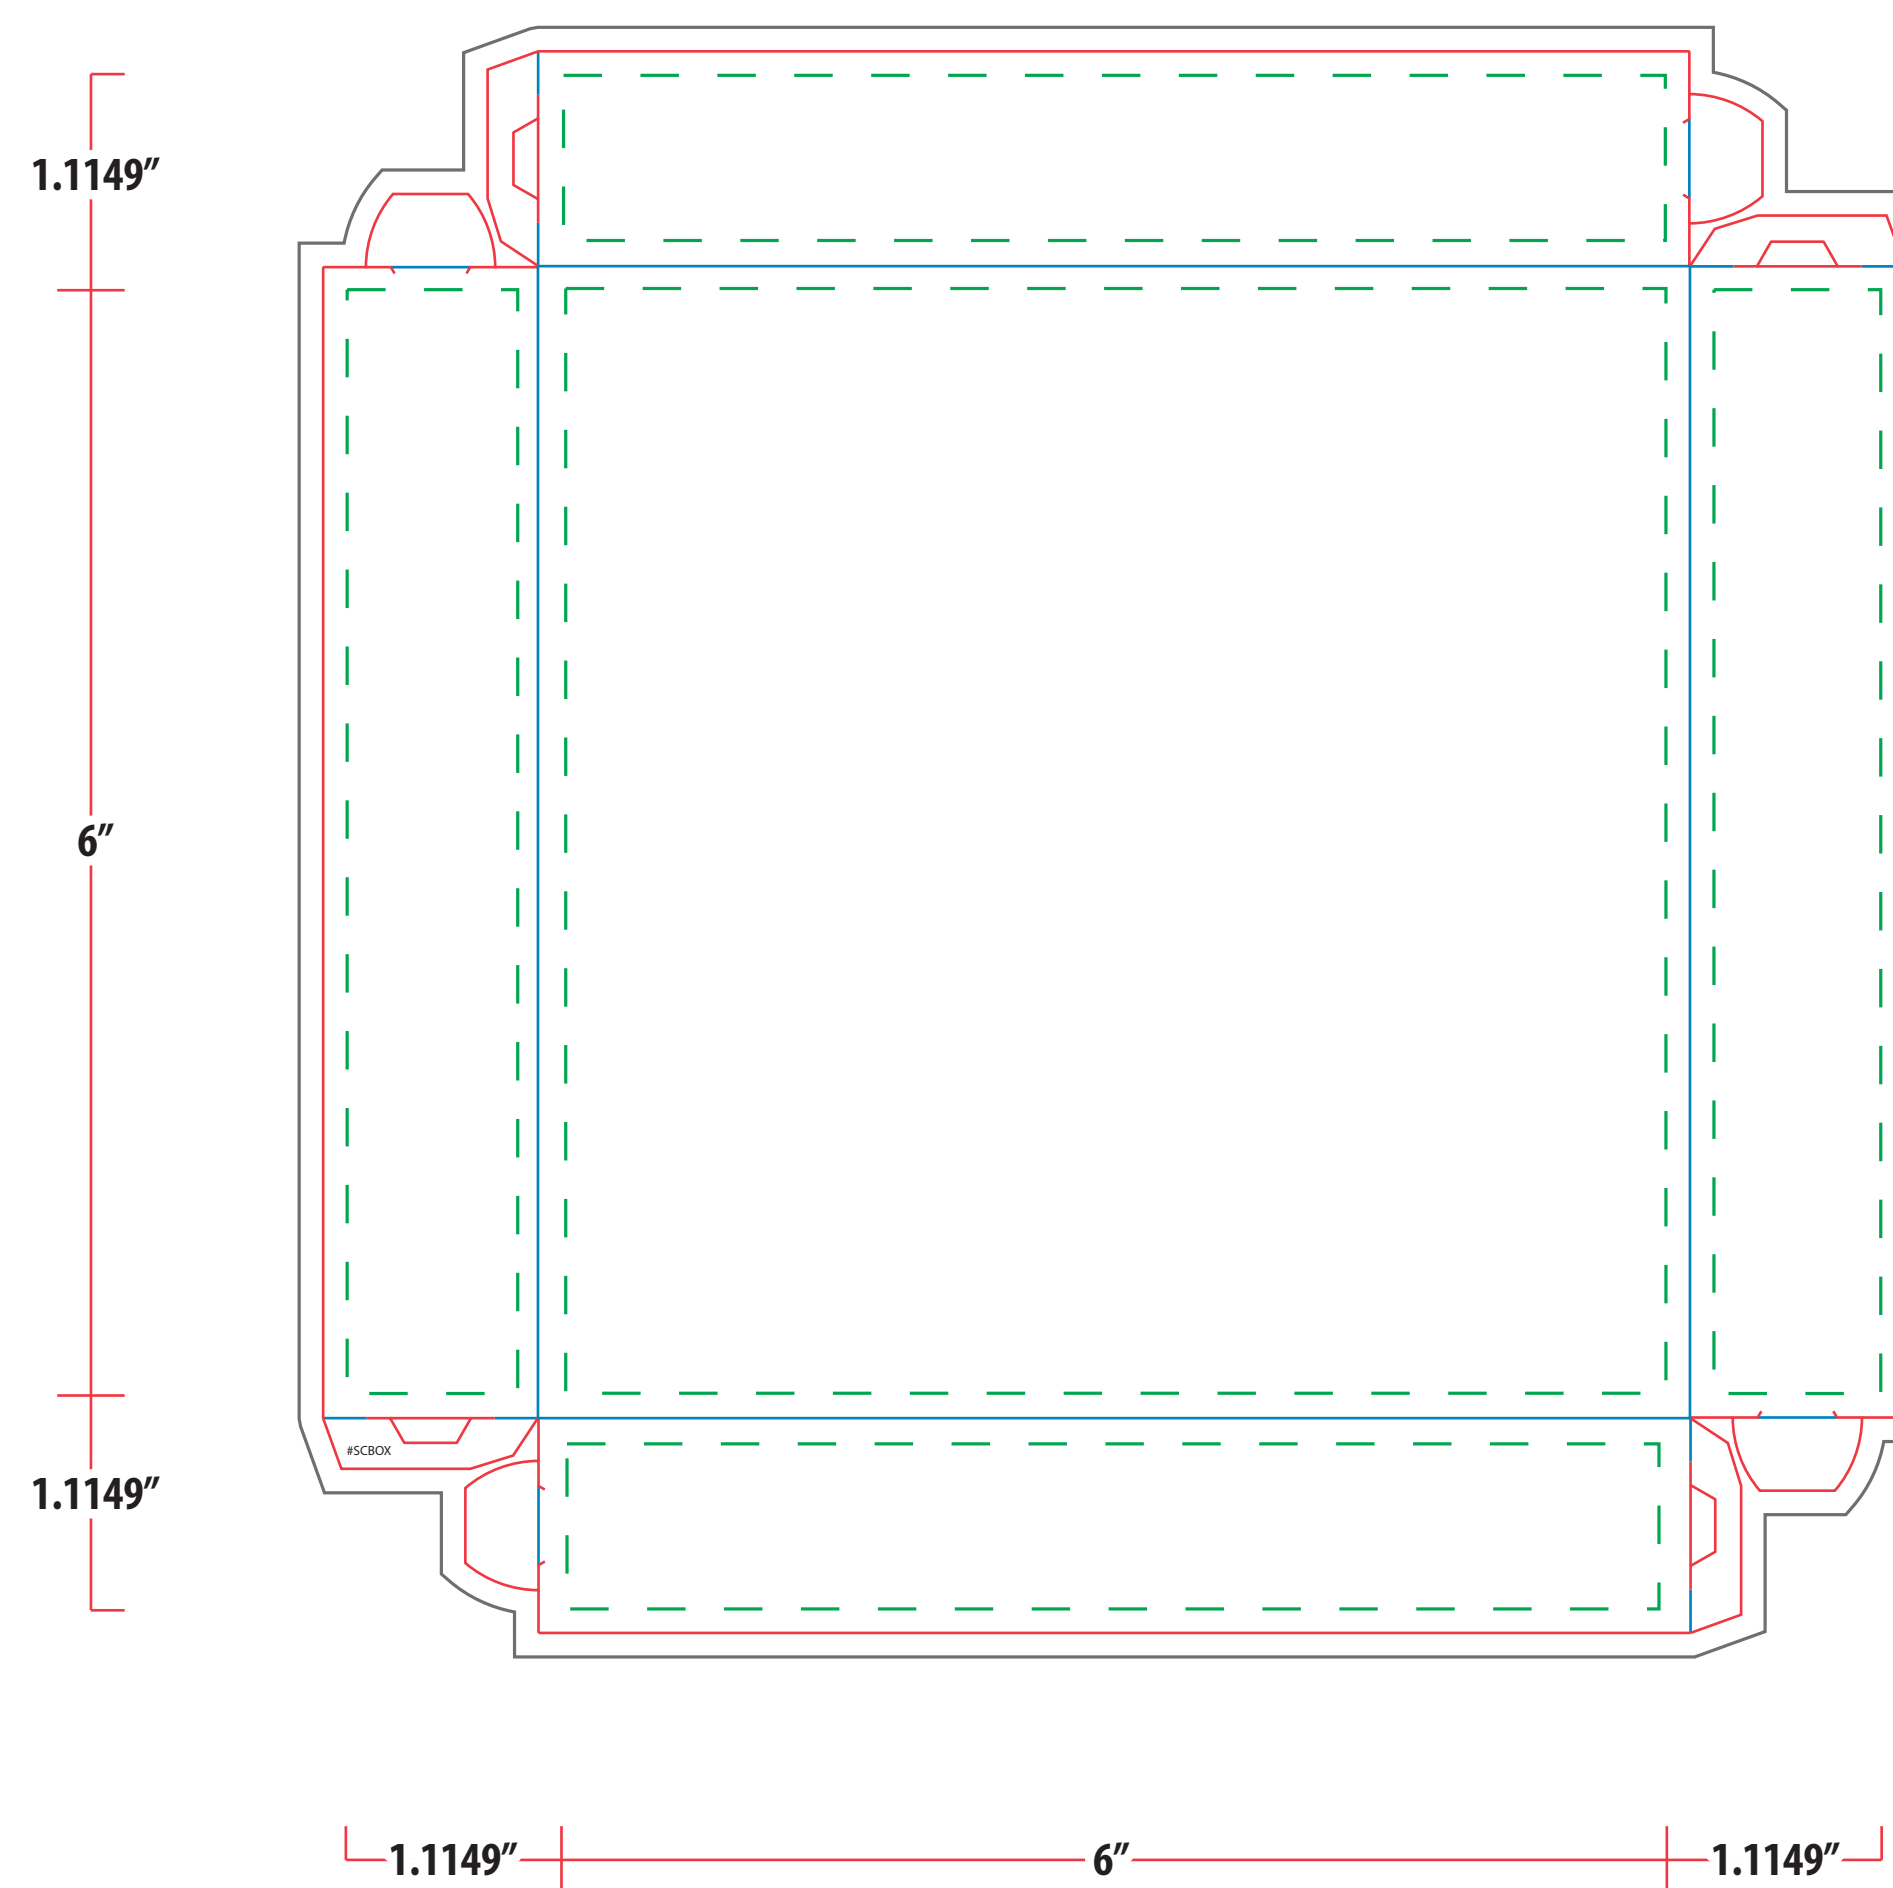

**PMS COLORS:** We print all artwork in process color (CMYK). All PMS colors will be converted and matched to their process color equivalents. To ensure your artwork prints as you expect, we request PMS values for all colors. If PMS values are not supplied we will print the artwork as it was sent in. We are not able to match PMS colors that are in gradients.

**BOX LAYOUT POSITIONS - For Visual Reference Only**

*Design artwork on template below*

**Dashed Line For Imprint Area Only, Will Not Print.**

Order #	Item #	Imprint Colors:
XXXXXXXX	SC BOX	XXX