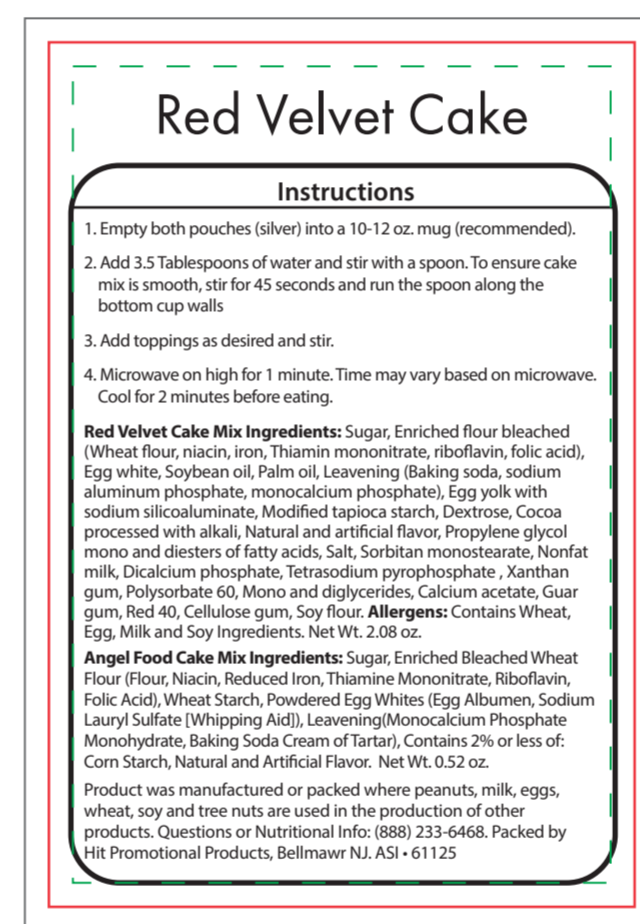

#CAKECUP - Chocolate

Safe Area   Cut Line
Artwork Bleed   Fold/Crease Line

#CAKECUP - Red Velvet

Safe Area   Cut Line
Artwork Bleed   Fold/Crease Line

#CAKECUP - Yellow

Safe Area   Cut Line
Artwork Bleed   Fold/Crease Line

PMS COLORS: We print all artwork in process color (CMYK). All PMS colors will be converted and matched to their process color equivalents. To ensure your artwork prints as you expect, we request PMS values for all colors. If PMS values are not supplied we will print the artwork as it was sent in. We are not able to match PMS colors that are in gradients.

PMS COLORS: We print all artwork in process color (CMYK). All PMS colors will be converted and matched to their process color equivalents. To ensure your artwork prints as you expect, we request PMS values for all colors. If PMS values are not supplied we will print the artwork as it was sent in. We are not able to match PMS colors that are in gradients.

PMS COLORS: We print all artwork in process color (CMYK). All PMS colors will be converted and matched to their process color equivalents. To ensure your artwork prints as you expect, we request PMS values for all colors. If PMS values are not supplied we will print the artwork as it was sent in. We are not able to match PMS colors that are in gradients.

FRONT

BACK

FRONT

BACK

FRONT

BACK

Custom Card Size
3.05"W x 4.5"H

Custom Card Size
3.05"W x 4.5"H

Custom Card Size
3.05"W x 4.5"H

Dashed Line For Imprint Area Only. Will Not Print.

Order #	Item #	Imprint Colors:
XXXXXXX	CAKECUP - Chocolate	XXX

Dashed Line For Imprint Area Only. Will Not Print.

Order #	Item #	Imprint Colors:
XXXXXXX	CAKECUP - Red Velvet	XXX

Dashed Line For Imprint Area Only. Will Not Print.

Order #	Item #	Imprint Colors:
XXXXXXX	CAKECUP - Yellow	XXX