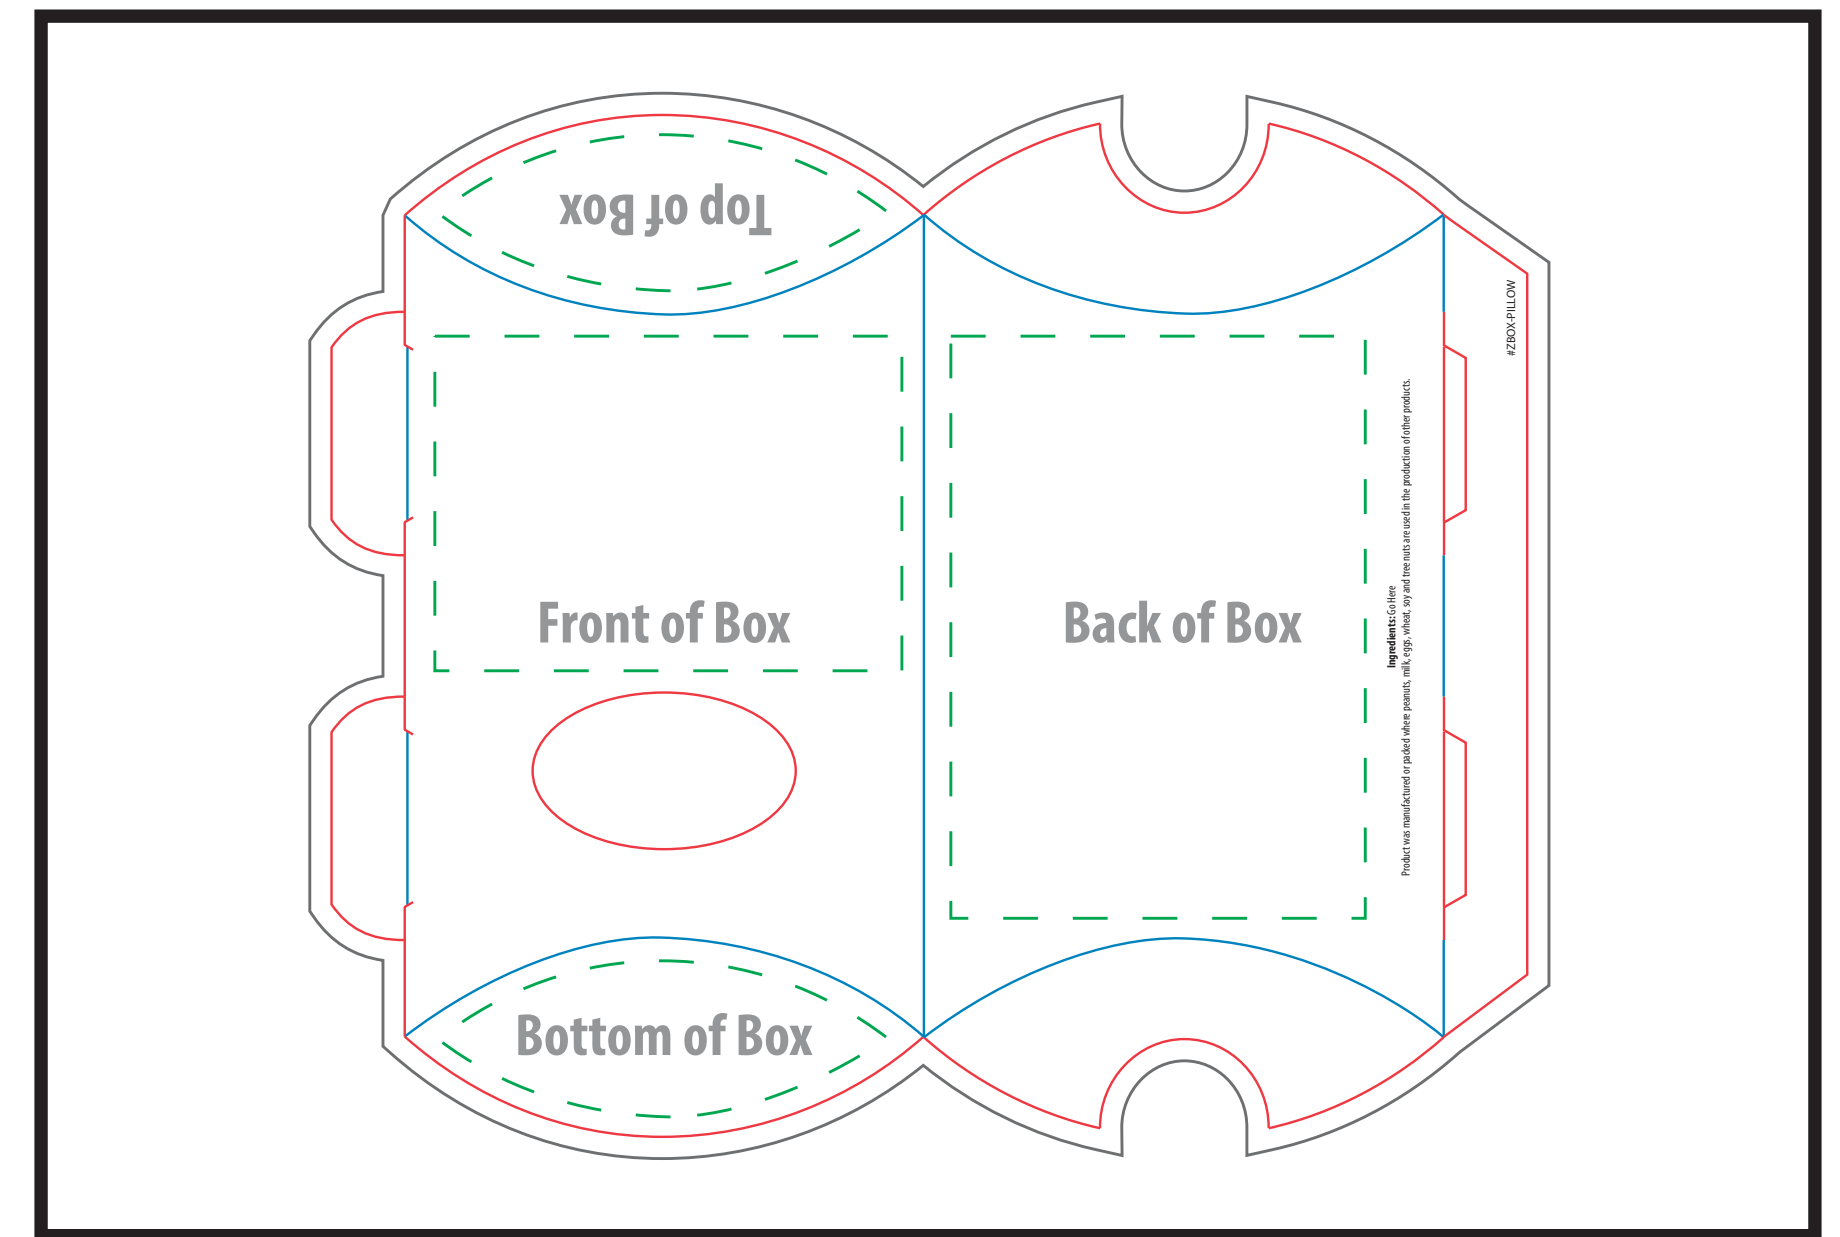

PMS COLORS: We print all artwork in process color (CMYK). All PMS colors will be converted and matched to their process color equivalents. To ensure your artwork prints as you expect, we request PMS values for all colors. If PMS values are not supplied we will print the artwork as it was sent in. We are not able to match PMS colors that are in gradients.

BOX LAYOUT POSITIONS - For Visual Reference Only

Design artwork on template below

Dashed Line For Imprint Area Only, Will Not Print.

Order #	Item #	Imprint Colors:
XXXXXXX	ZBOX-PILLOW	XXX