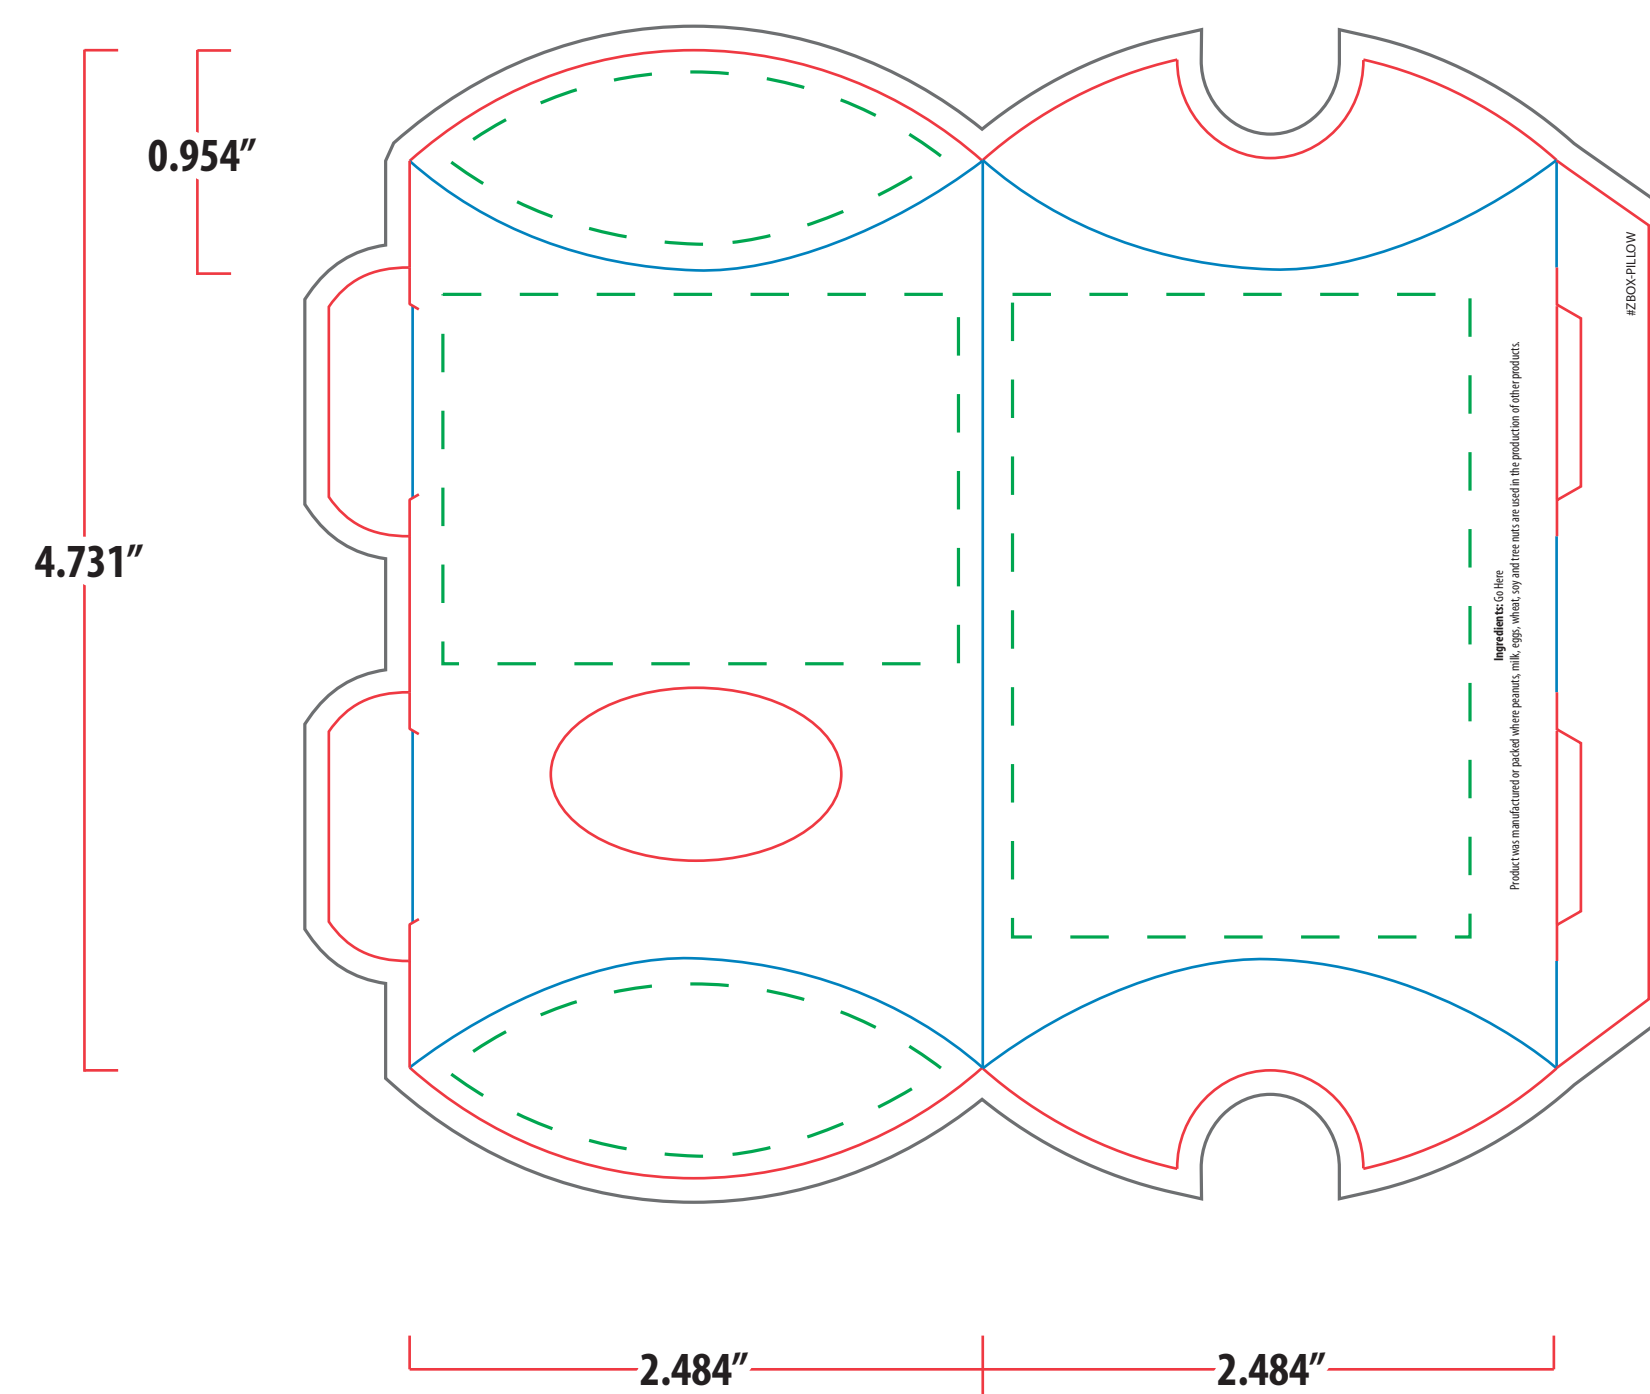

PMS COLORS: We print all artwork in process color (CMYK). All PMS colors will be converted and matched to their process color equivalents. To ensure your artwork prints as you expect, we request PMS values for all colors. If PMS values are not supplied we will print the artwork as it was sent in. We are not able to match PMS colors that are in gradients.

BOX LAYOUT POSITIONS - For Visual Reference Only

Design artwork on template below

Dashed Line For Imprint Area Only, Will Not Print.

Order #	Item #	Imprint Colors:
XXXXXXX	ZBOX-PILLOW	XXX