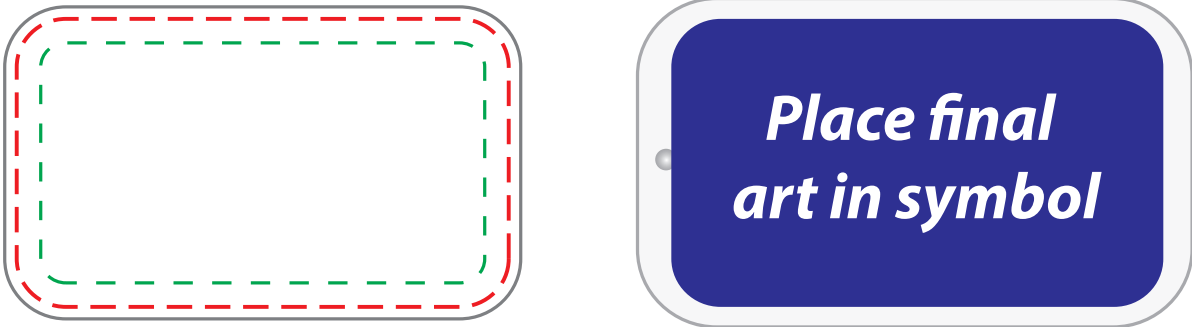

#SLT05

- - - Live Imprint Area
- Bleed Line
- - - Cut Line

PMS COLORS: We print all artwork in process color (CMYK). All PMS colors will be converted and matched to their process color equivalents. To ensure your artwork prints as you expect, we request PMS values for all colors. If PMS values are not supplied we will print the artwork as it was sent in. We are not able to match PMS colors that are in gradients.

SLT05 Label

Front

Back

Dashed Line For Imprint Area Only, Will Not Print.

Order #	Item #	Imprint Colors:
XXXXXXXX	SLT05	XXX

#SLT05

- - - Live Imprint Area
- Bleed Line
- - - Cut Line

PMS COLORS: We print all artwork in process color (CMYK). All PMS colors will be converted and matched to their process color equivalents. To ensure your artwork prints as you expect, we request PMS values for all colors. If PMS values are not supplied we will print the artwork as it was sent in. We are not able to match PMS colors that are in gradients.

SLT05 Direct Imprint

Front

Back

Dashed Line For Imprint Area Only, Will Not Print.

Order #	Item #	Imprint Colors:
XXXXXXXX	SLT05	XXX