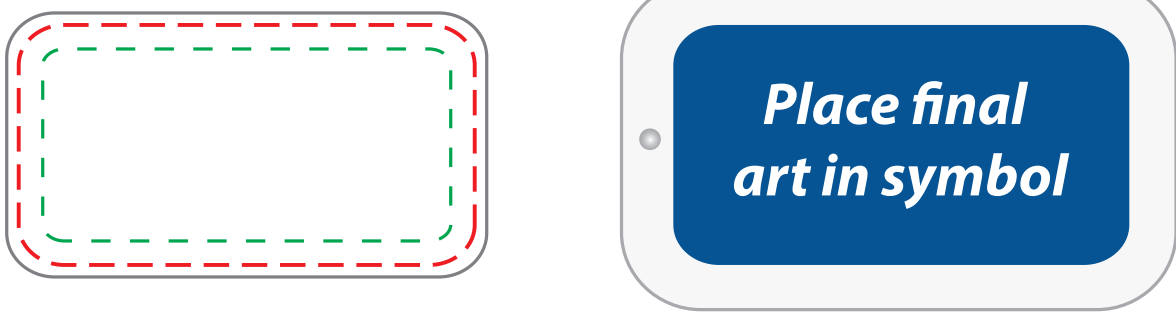

#SLT05

- - - Live Imprint Area
- Bleed Line
- - - Cut Line

PMS COLORS: We print all artwork in process color (CMYK). All PMS colors will be converted and matched to their process color equivalents. To ensure your artwork prints as you expect, we request PMS values for all colors. If PMS values are not supplied we will print the artwork as it was sent in. We are not able to match PMS colors that are in gradients.

SLT05 Label

Front

Back

Dashed Line For Imprint Area Only, Will Not Print.

Order #	Item #	Imprint Colors:
XXXXXXXX	SLT05	XXX

#SLT05

- - - Live Imprint Area
- Bleed Line
- - - Cut Line

PMS COLORS: We print all artwork in process color (CMYK). All PMS colors will be converted and matched to their process color equivalents. To ensure your artwork prints as you expect, we request PMS values for all colors. If PMS values are not supplied we will print the artwork as it was sent in. We are not able to match PMS colors that are in gradients.

SLT05 Direct Imprint

Front

Back

Dashed Line For Imprint Area Only, Will Not Print.

Order #	Item #	Imprint Colors:
XXXXXXXX	SLT05	XXX