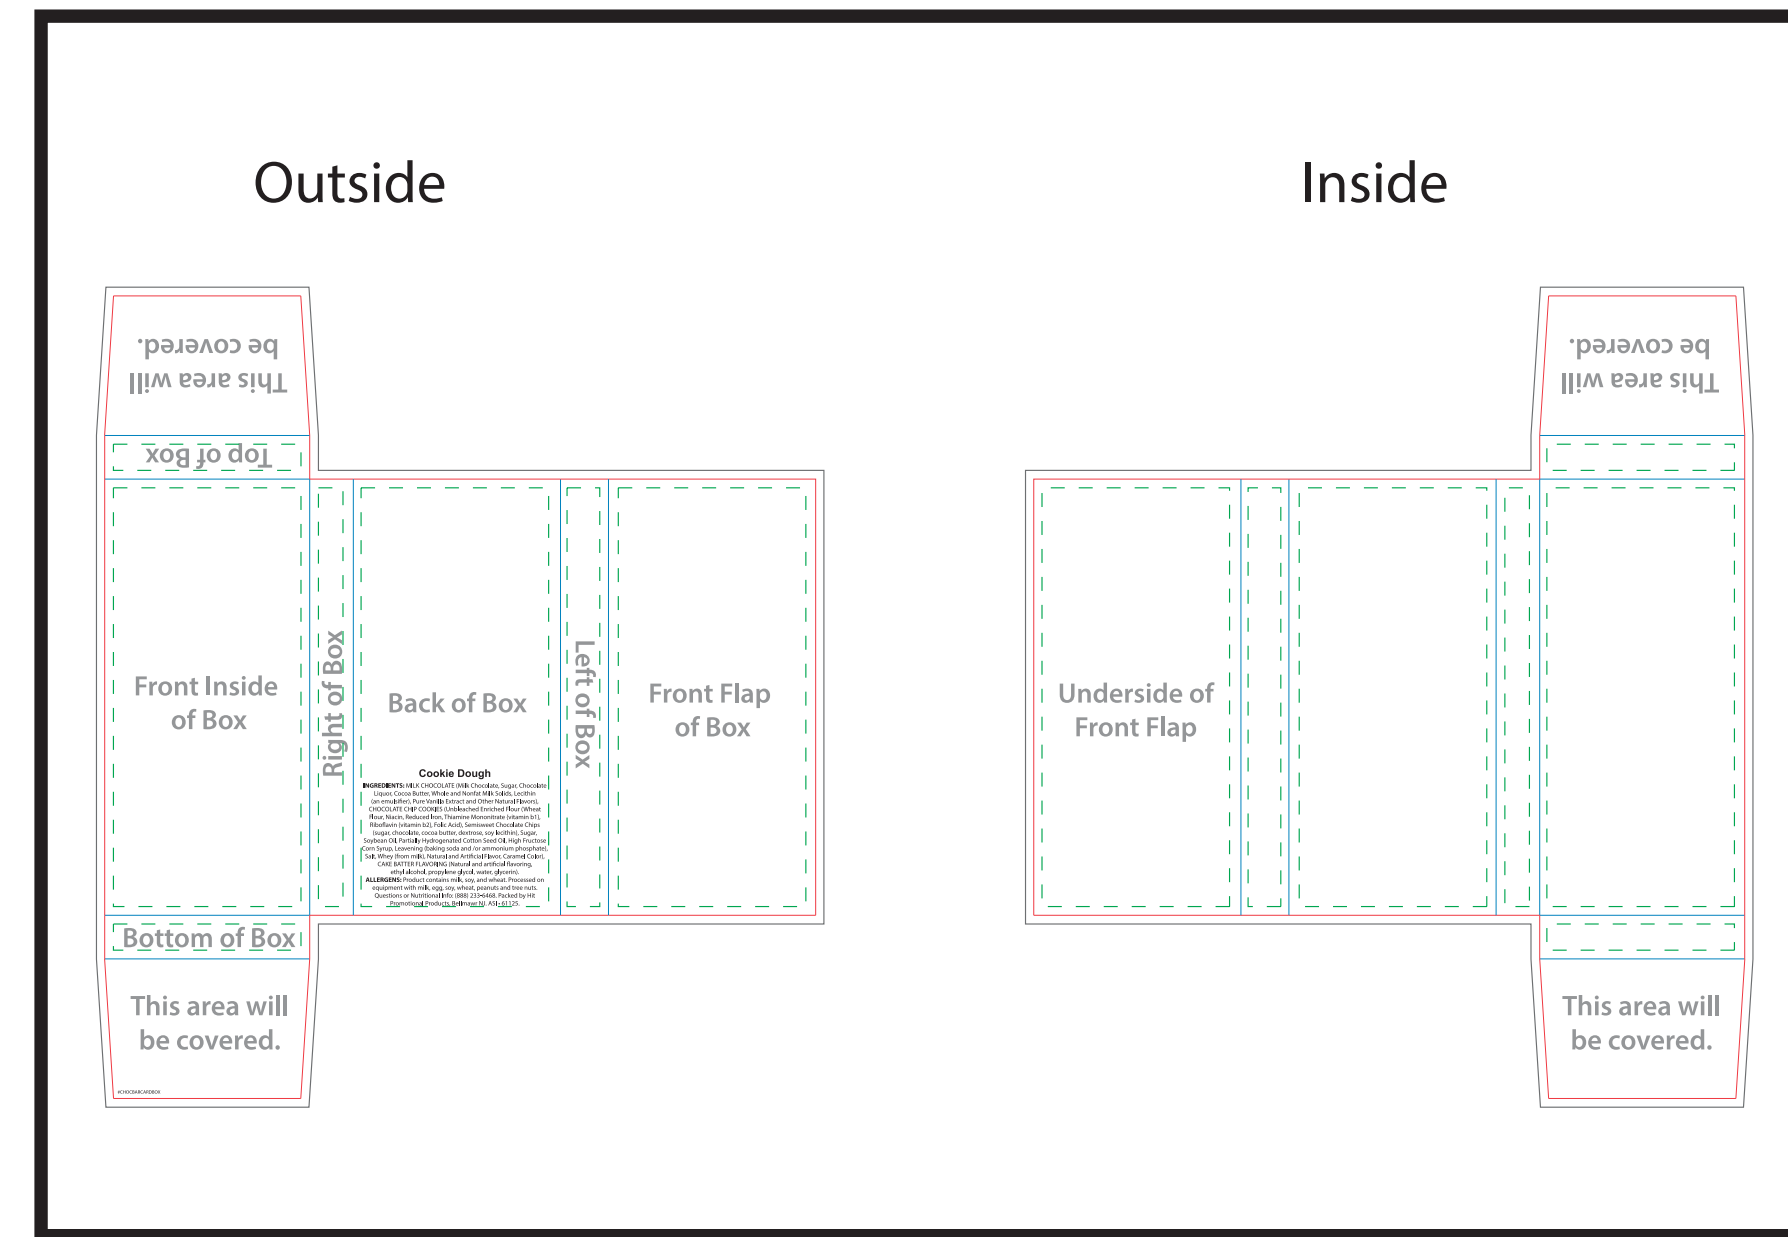

PMS COLORS: We print all artwork in process color (CMYK). All PMS colors will be converted and matched to their process color equivalents. To ensure your artwork prints as you expect, we request PMS values for all colors. If PMS values are not supplied we will print the artwork as it was sent in. We are not able to match PMS colors that are in gradients.

BOX LAYOUT POSITIONS - For Visual Reference Only

PMS COLORS: We print all artwork in process color (CMYK). All PMS colors will be converted and matched to their process color equivalents. To ensure your artwork prints as you expect, we request PMS values for all colors. If PMS values are not supplied we will print the artwork as it was sent in. We are not able to match PMS colors that are in gradients.

BOX LAYOUT POSITIONS - For Visual Reference Only

Design artwork on template below

Cookie Dough

Design artwork on template below

Everything You Love

Outside

Inside

Outside

Inside

Dashed Line For Imprint Area Only. Will Not Print.

Order #	Item #	Imprint Colors:
XXXXXXX	CHOBCARDBOX	XXX

Dashed Line For Imprint Area Only. Will Not Print.

Order #	Item #	Imprint Colors:
XXXXXXX	CHOBCARDBOX	XXX