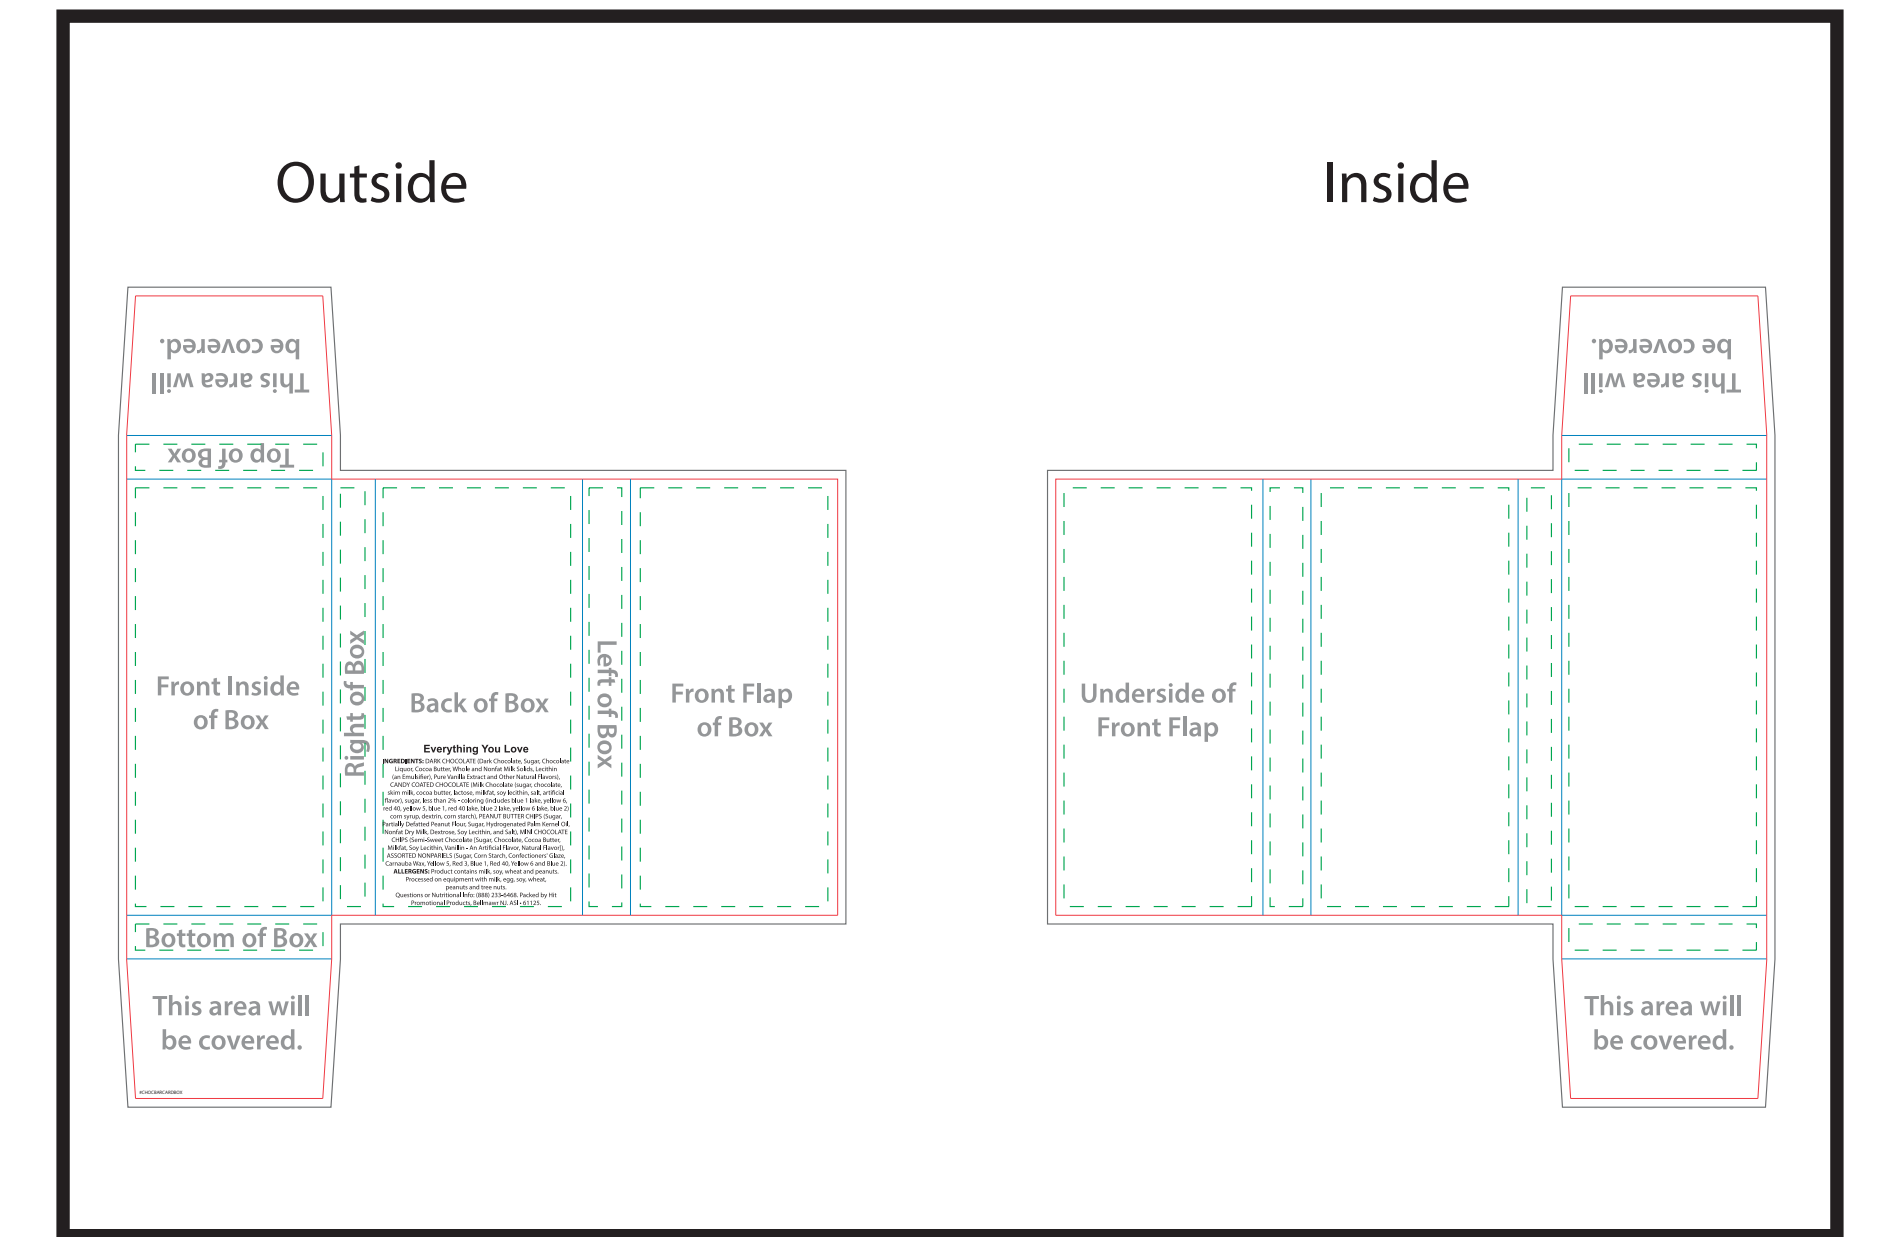

BOX LAYOUT POSITIONS - For Visual Reference Only

PMS COLORS: We print all artwork in process color (CMYK). All PMS colors will be converted and matched to their process color equivalents. To ensure your artwork prints as you expect, we request PMS values for all colors. If PMS values are not supplied we will print the artwork as it was sent in. We are not able to match PMS colors that are in gradients.

BOX LAYOUT POSITIONS - For Visual Reference Only

Design artwork on template below

Cookie Dough

Design artwork on template below

Everything You Love

Outside

Inside

Outside

Inside

Dashed Line For Imprint Area Only. Will Not Print.

Order #	Item #	Imprint Colors:
XXXXXXX	CHOBCARDBOX	XXX

Dashed Line For Imprint Area Only. Will Not Print.

Order #	Item #	Imprint Colors:
XXXXXXX	CHOBCARDBOX	XXX