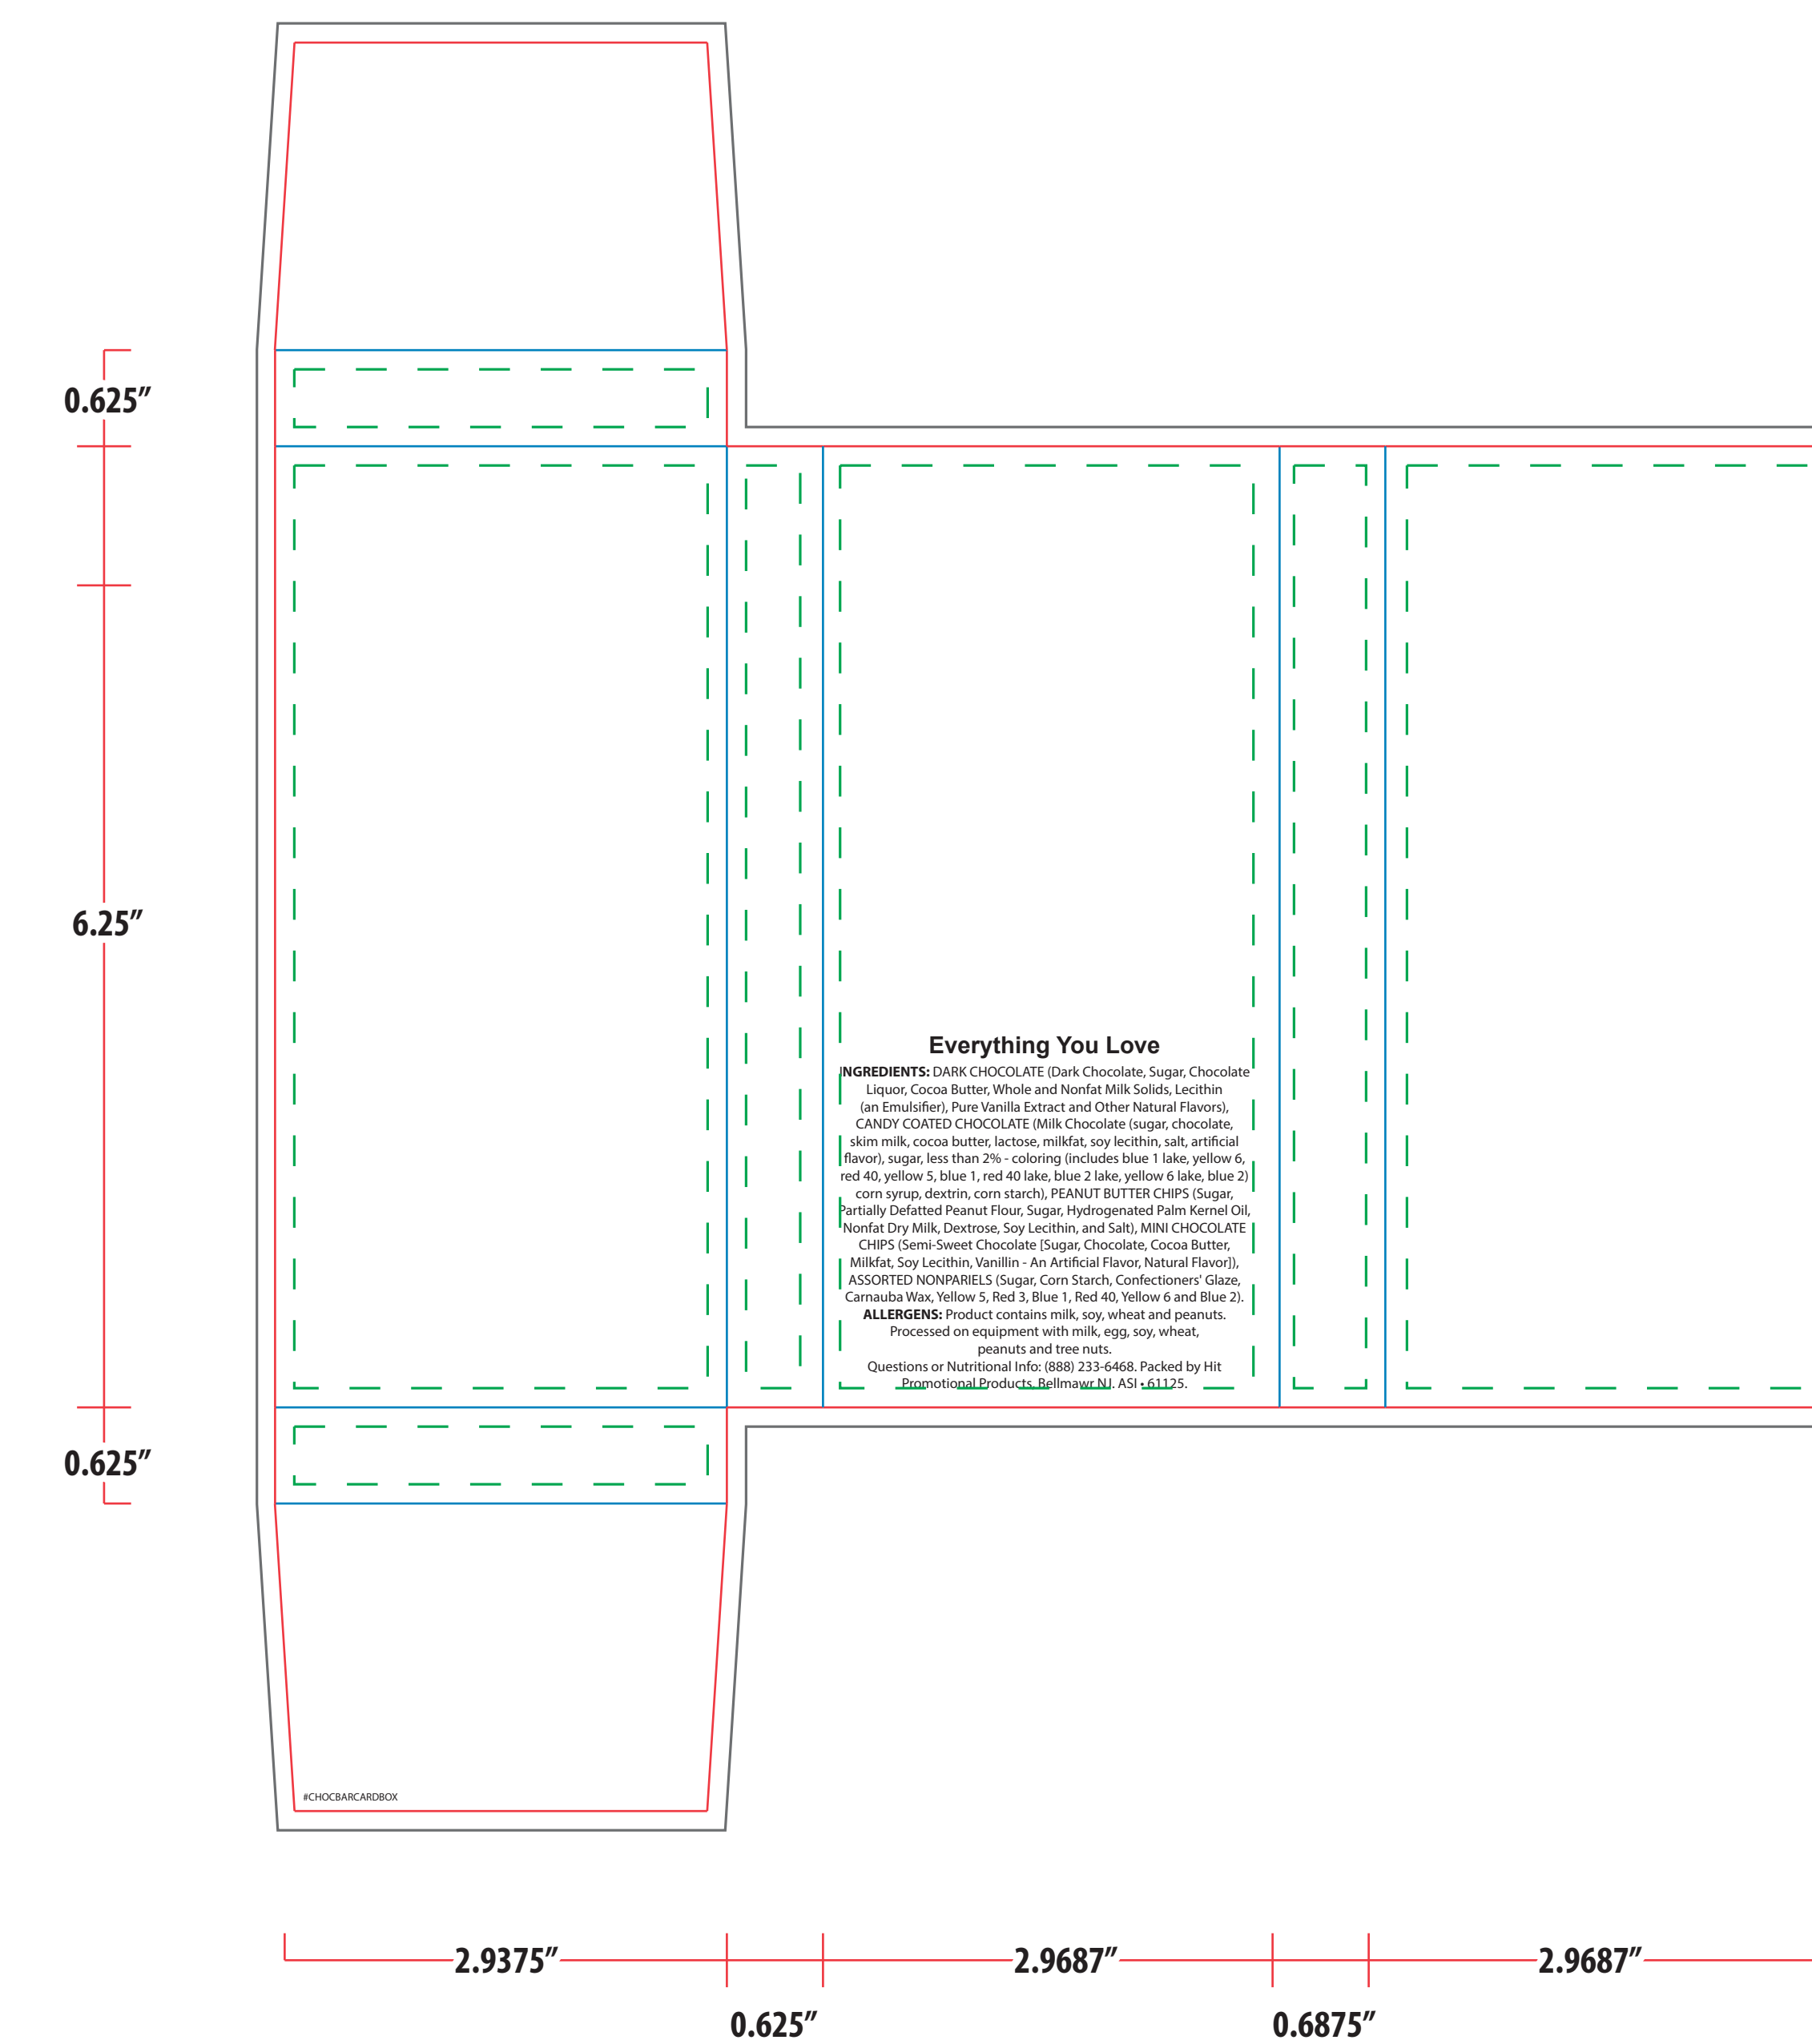

PMS COLORS: We print all artwork in process color (CMYK). All PMS colors will be converted and matched to their process color equivalents. To ensure your artwork prints as you expect, we request PMS values for all colors. If PMS values are not supplied we will print the artwork as it was sent in. We are not able to match PMS colors that are in gradients.

BOX LAYOUT POSITIONS - For Visual Reference Only

PMS COLORS: We print all artwork in process color (CMYK). All PMS colors will be converted and matched to their process color equivalents. To ensure your artwork prints as you expect, we request PMS values for all colors. If PMS values are not supplied we will print the artwork as it was sent in. We are not able to match PMS colors that are in gradients.

BOX LAYOUT POSITIONS - For Visual Reference Only

Design artwork on template below

Cookie Dough

Design artwork on template below

Everything You Love

Outside

Inside

Outside

Inside

Dashed Line For Imprint Area Only. Will Not Print.

Order #	Item #	Imprint Colors:
XXXXXXX	CHOBCARDBOX	XXX

Dashed Line For Imprint Area Only. Will Not Print.

Order #	Item #	Imprint Colors:
XXXXXXX	CHOBCARDBOX	XXX