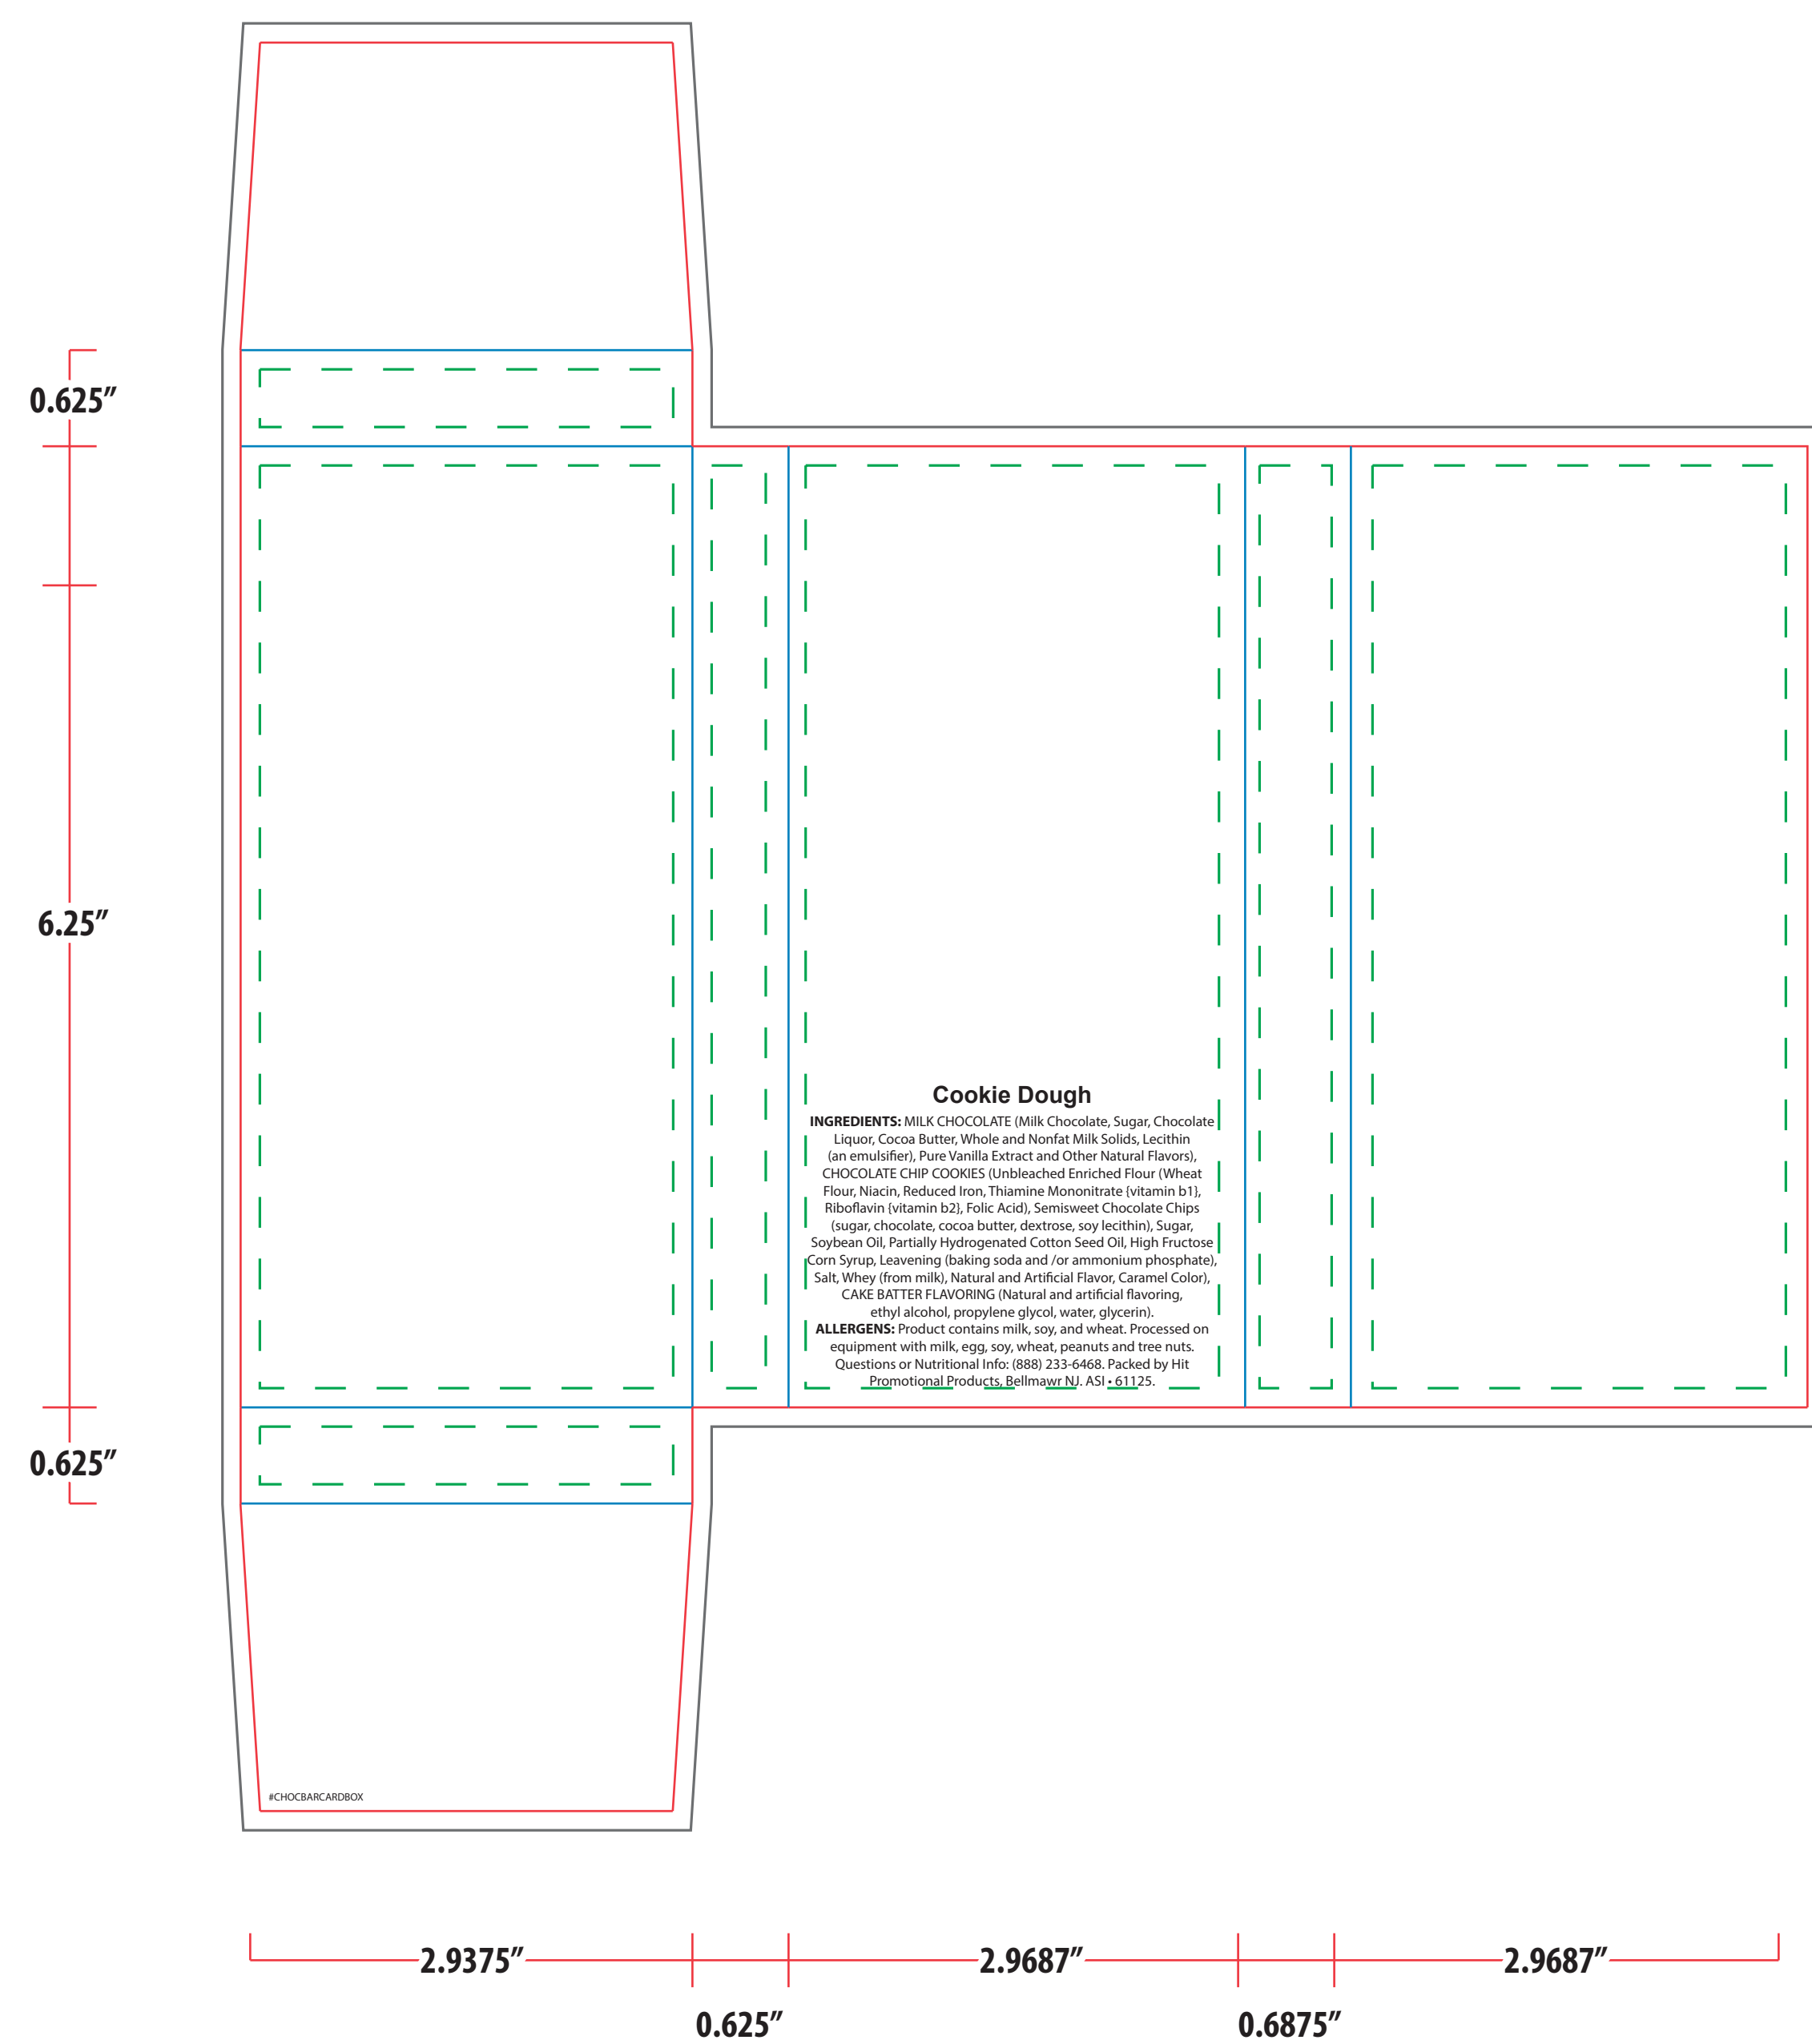

BOX LAYOUT POSITIONS - For Visual Reference Only

PMS COLORS: We print all artwork in process color (CMYK). All PMS colors will be converted and matched to their process color equivalents. To ensure your artwork prints as you expect, we request PMS values for all colors. If PMS values are not supplied we will print the artwork as it was sent in. We are not able to match PMS colors that are in gradients.

BOX LAYOUT POSITIONS - For Visual Reference Only

Design artwork on template below

Cookie Dough

Design artwork on template below

Everything You Love

Outside

Inside

Outside

Inside

Dashed Line For Imprint Area Only. Will Not Print.

Order #	Item #	Imprint Colors:
XXXXXXX	CHOBCARDBOX	XXX

Dashed Line For Imprint Area Only. Will Not Print.

Order #	Item #	Imprint Colors:
XXXXXXX	CHOBCARDBOX	XXX