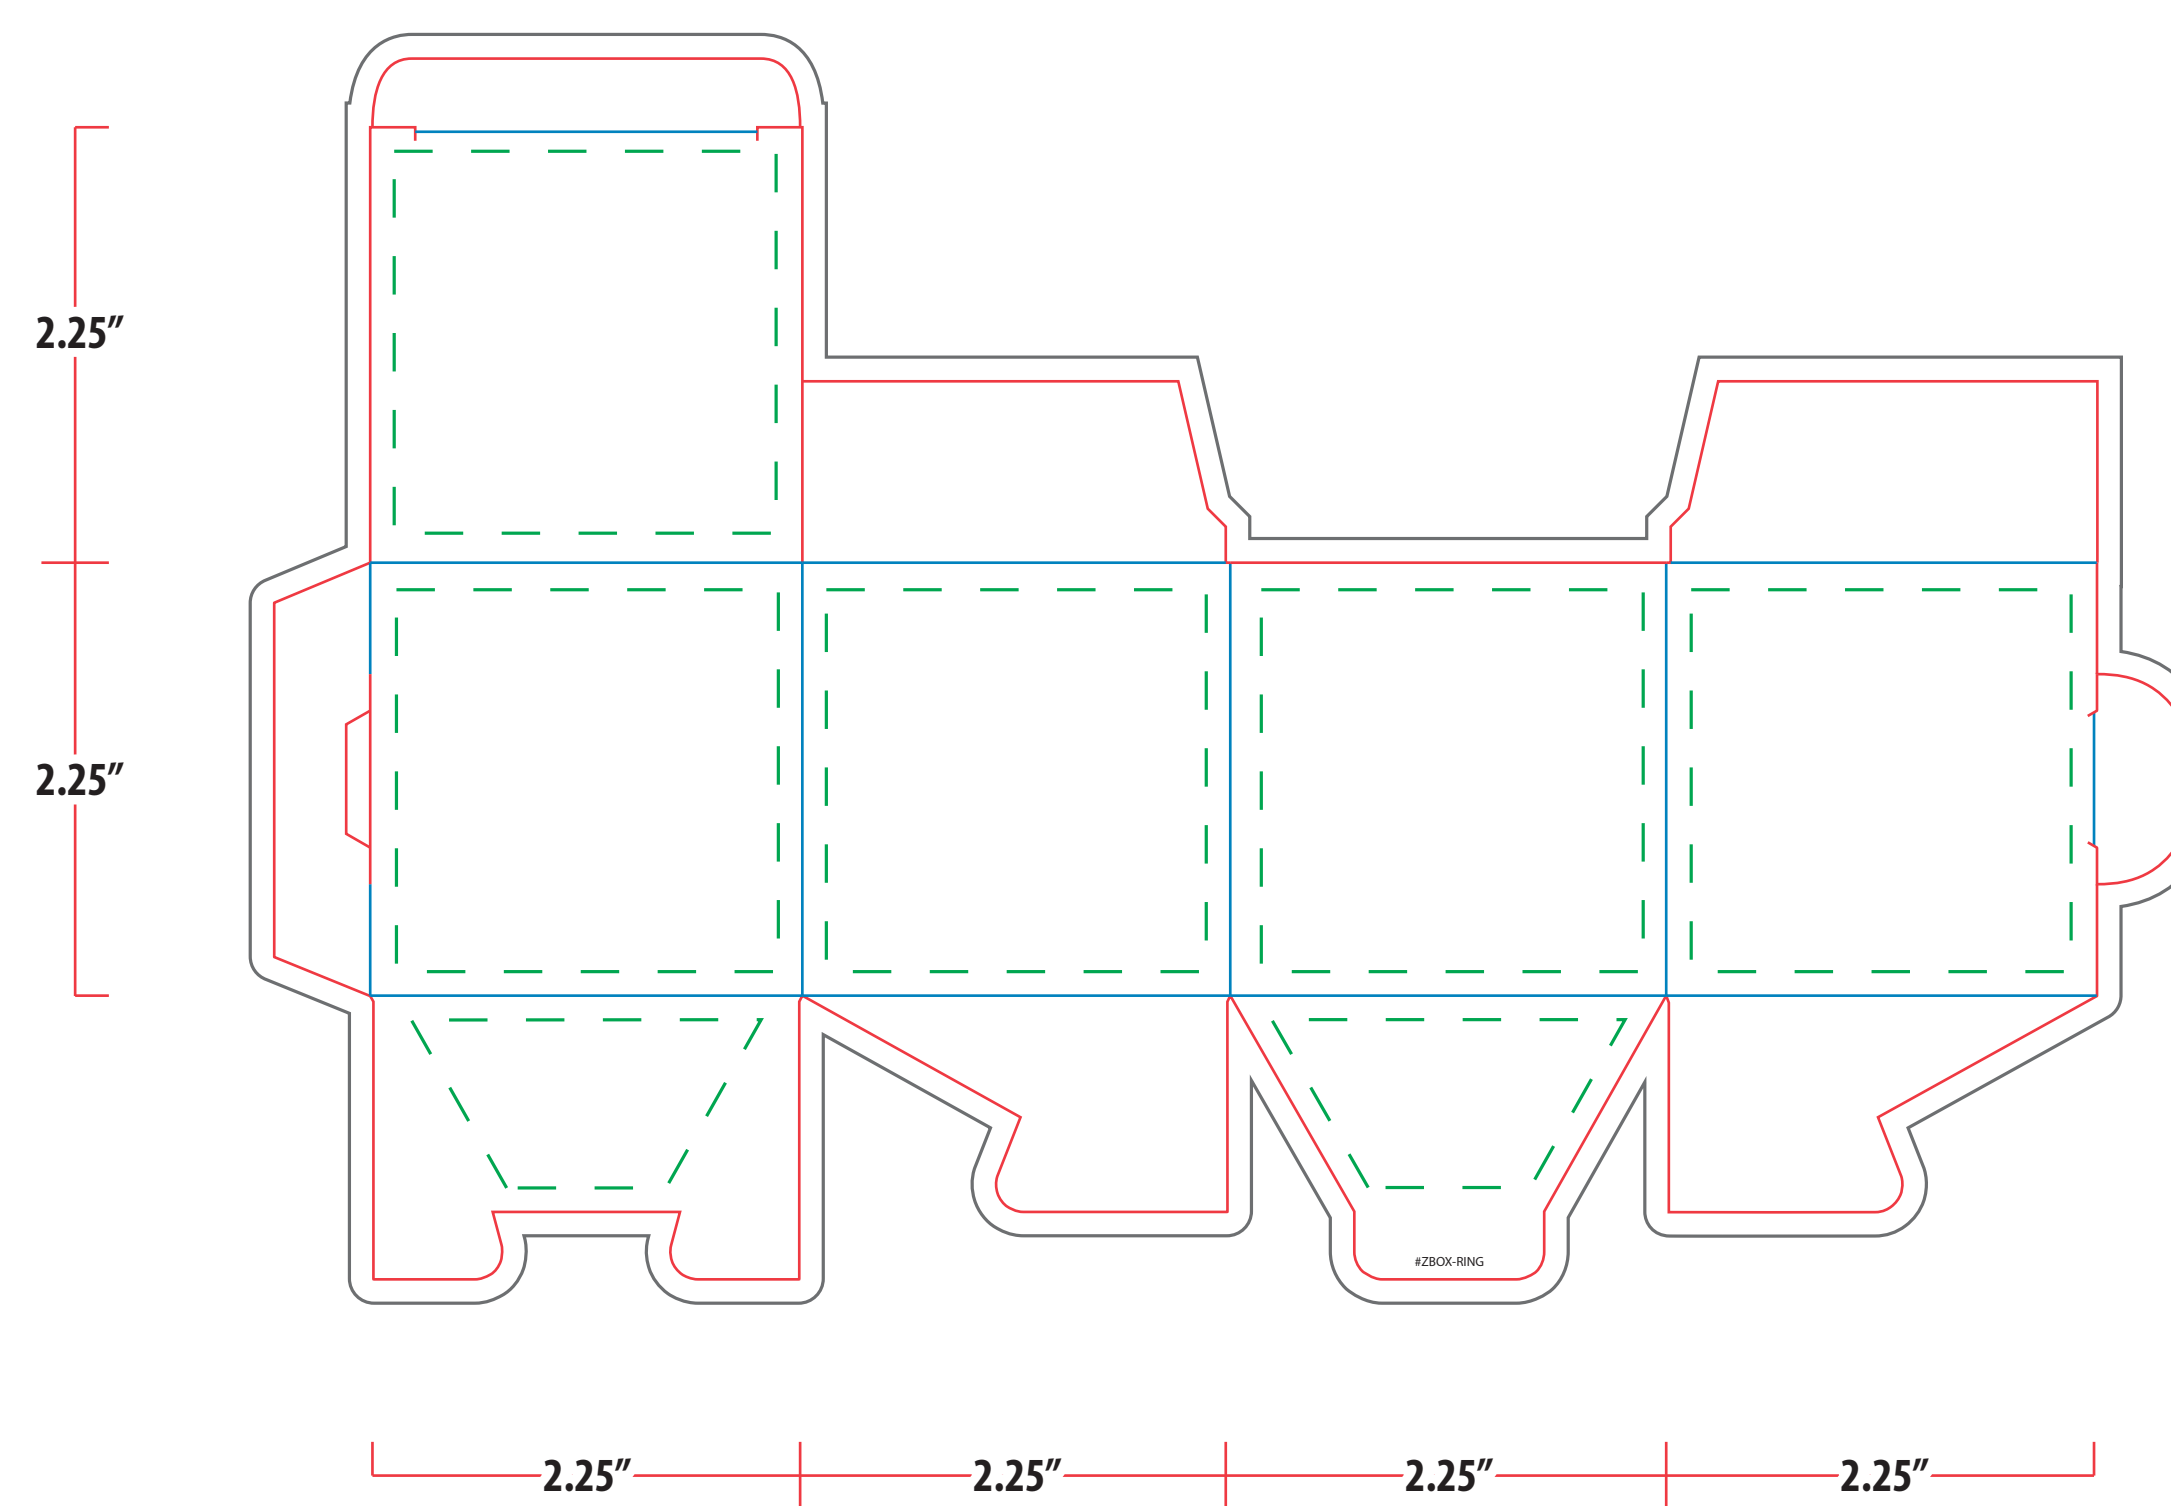

**PMS COLORS:** We print all artwork in process color (CMYK). All PMS colors will be converted and matched to their process color equivalents. To ensure your artwork prints as you expect, we request PMS values for all colors. If PMS values are not supplied we will print the artwork as it was sent in. We are not able to match PMS colors that are in gradients.

**BOX LAYOUT POSITIONS - For Visual Reference Only**

*Design artwork on template below*

**Dashed Line For Imprint Area Only, Will Not Print.**

Order #	Item #	Imprint Colors:
XXXXXXXX	ZBOX-RING	XXX