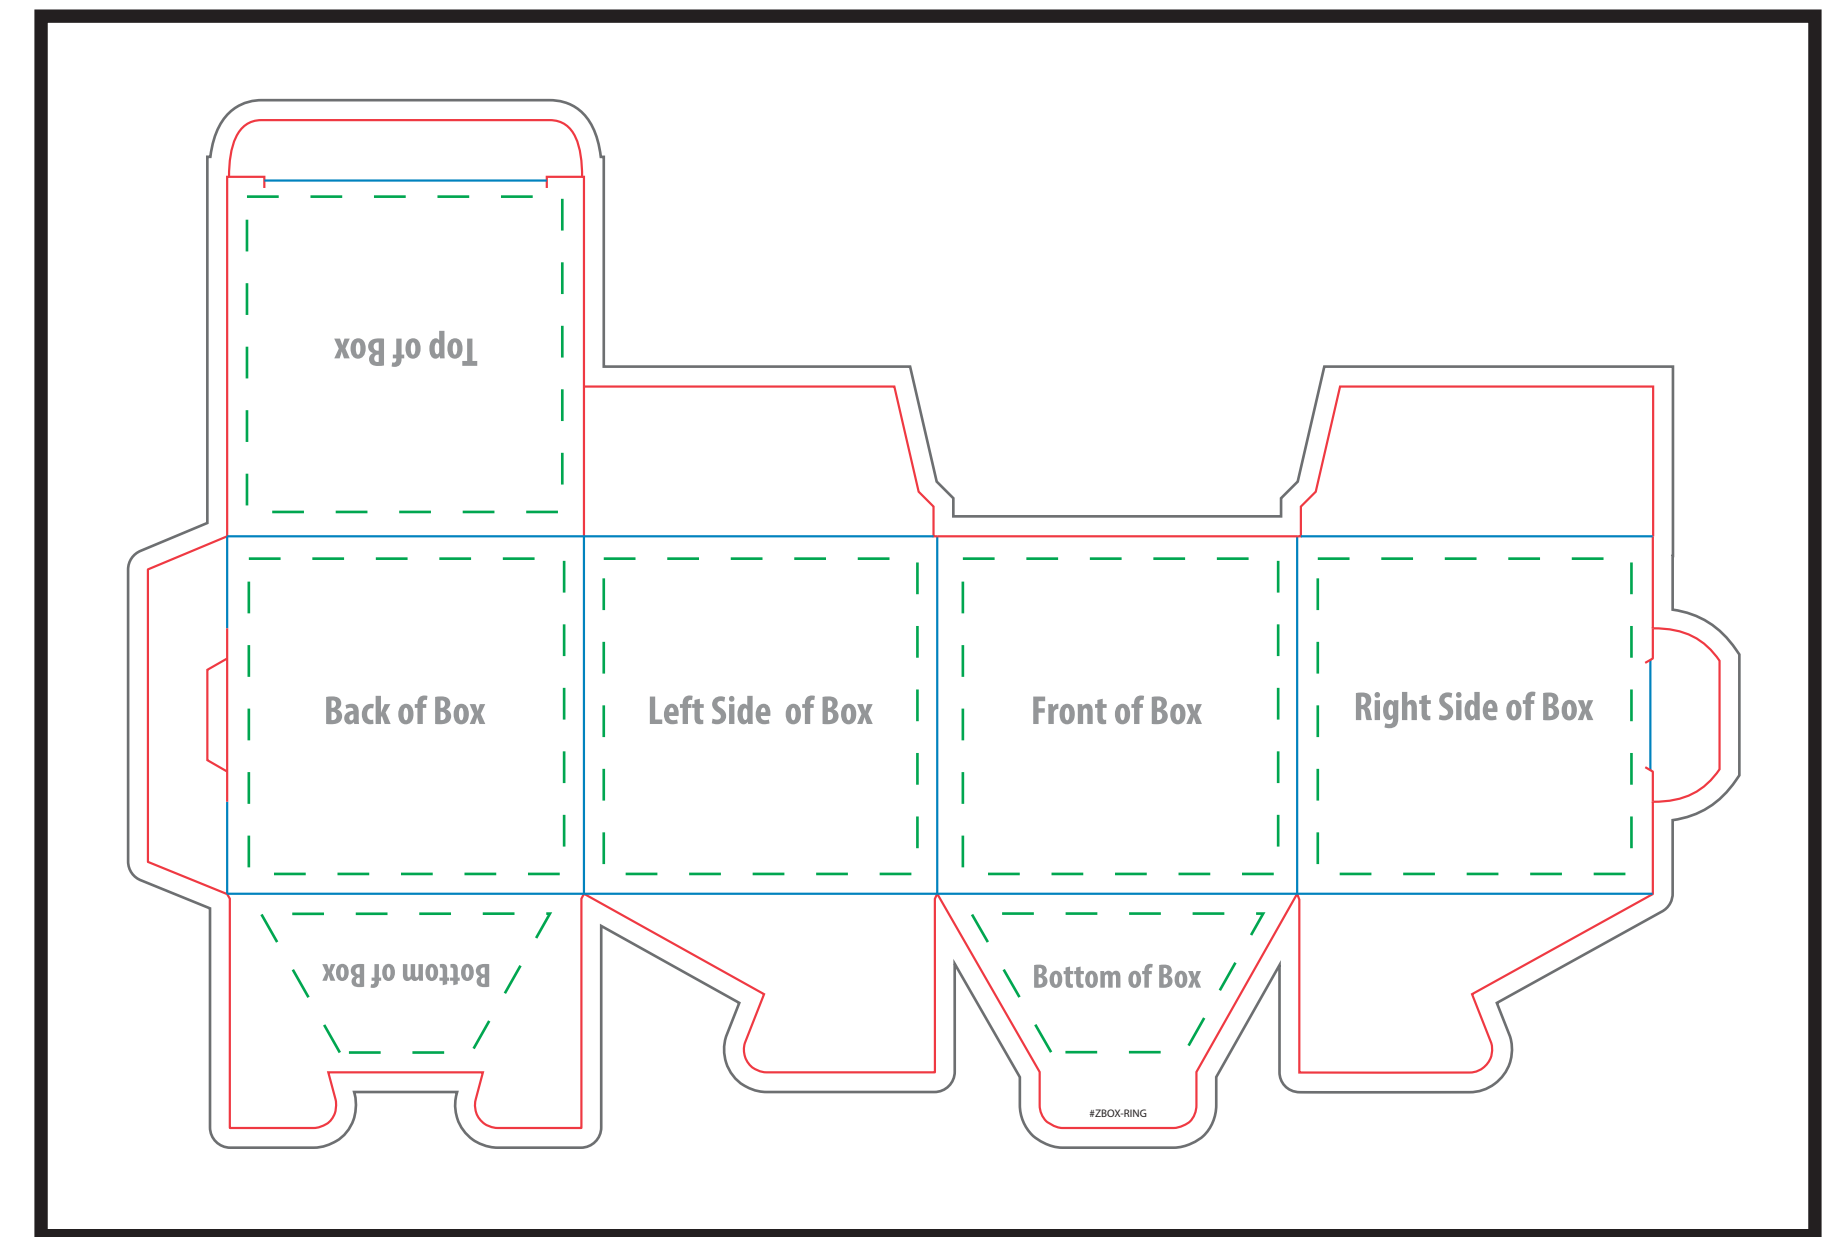

**PMS COLORS:** We print all artwork in process color (CMYK). All PMS colors will be converted and matched to their process color equivalents. To ensure your artwork prints as you expect, we request PMS values for all colors. If PMS values are not supplied we will print the artwork as it was sent in. We are not able to match PMS colors that are in gradients.

**BOX LAYOUT POSITIONS - For Visual Reference Only**

*Design artwork on template below*

**Dashed Line For Imprint Area Only, Will Not Print.**

Order #	Item #	Imprint Colors:
XXXXXXXX	ZBOX-RING	XXX